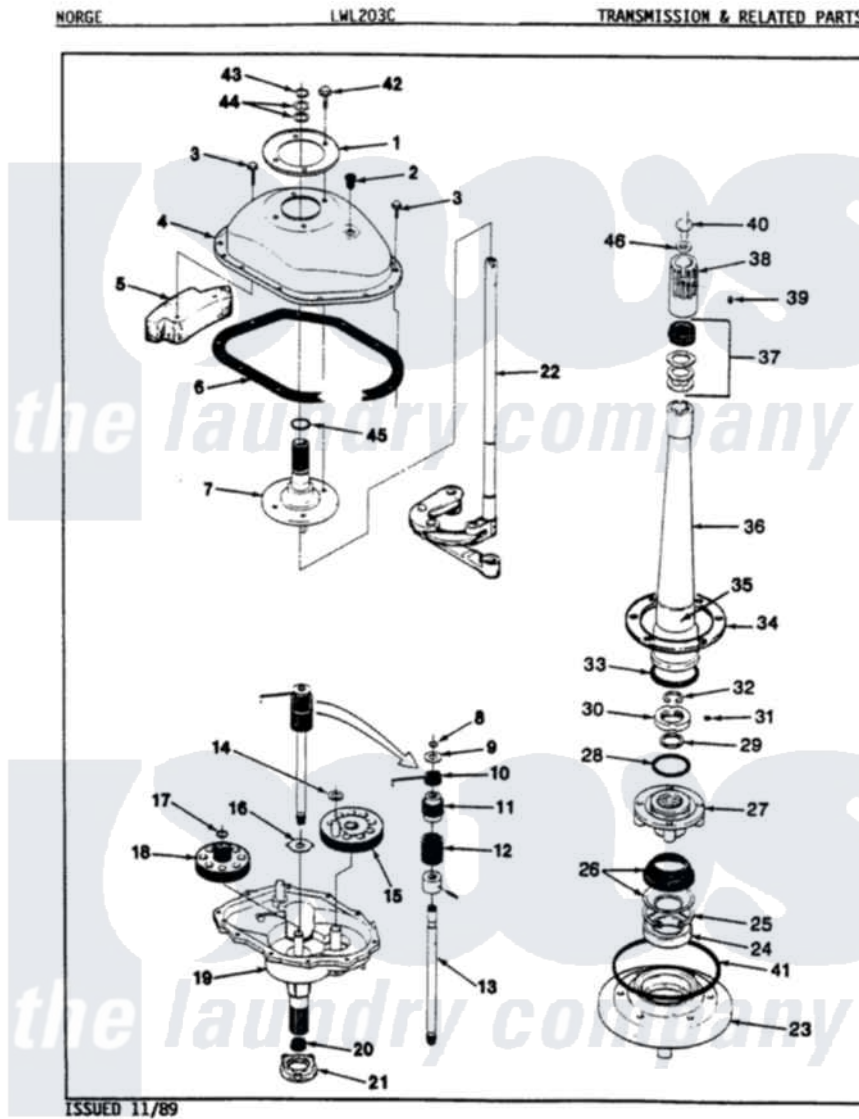

Norge LWL203WC 16 - TRANSMISSION (REV. E-H)

Norge Residential Norge LWL203WC Washer Parts Parts Diagram 16 - TRANSMISSION (REV. E-H)
 Click on the part number to view part

Item	Original Part Number	Replaced By	Status	Part Description
1	33-9893	33-7187		Covr Reinforcmt
2	35-2621			Plug, Oil Fill
"	33-9373		Not Available	OIL FILL PLUG
3	25-7916			Bolt
4	33-4286N			Transmission Cover Kit
"	35-2620		Not Available	COVER, TRANSMISSION
5	35-2130		Not Available	COUNTER WEIGHT
"	35-2642			Counterweight
6	35-1030		Not Available	GASKET, TRANSMISSION HOUSING
7	35-2654			Drive Tube Assembly
"	33-8763	33-4286N		Transmission Cover Kit
8	25-7847			Ring, Retaining
9	25-7416		Not Available	WASHER, FLAT
10	33-6114	33-6463		Spring
11	35-2001			Pinion, Drive
12	33-3195		Not Available	SPRING