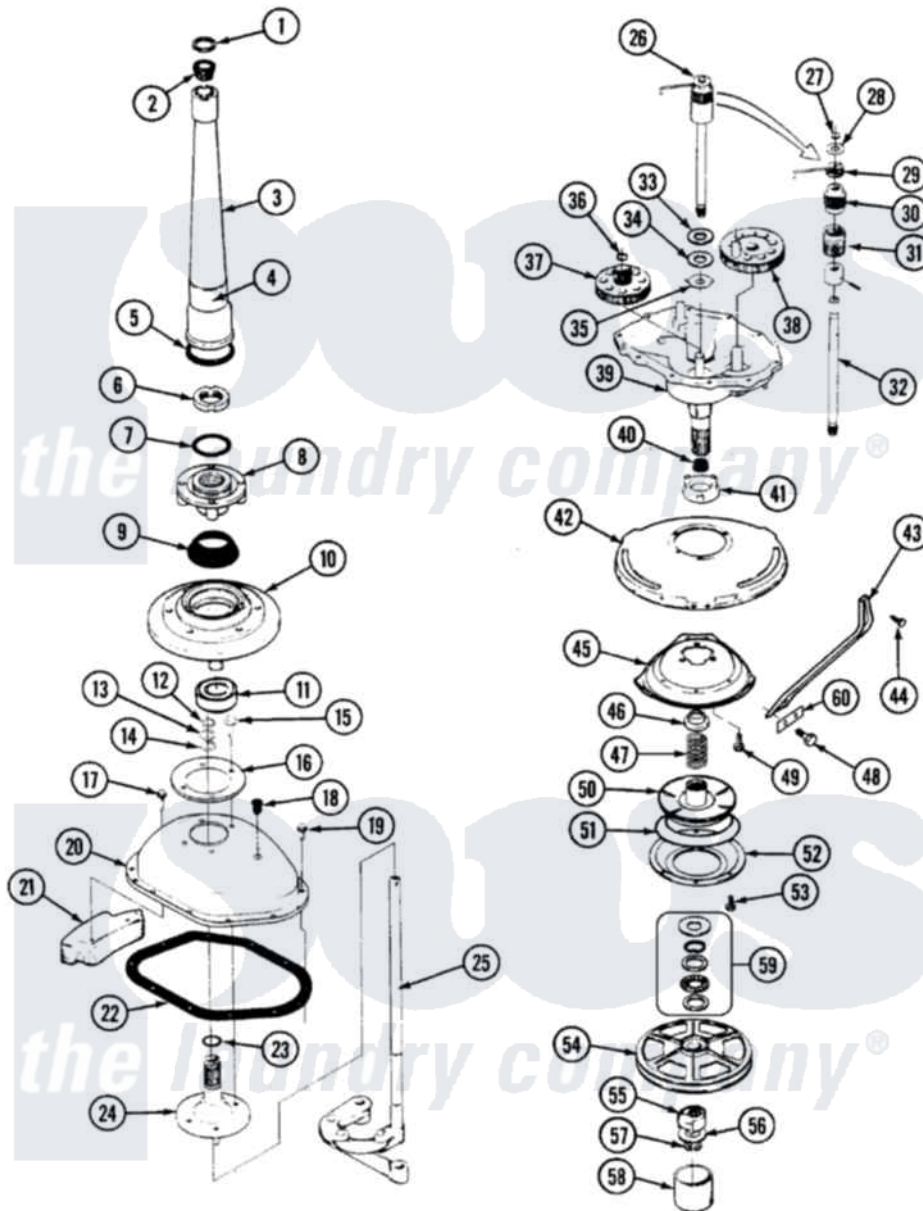

Norge LWL203WC 17 - TRANSMISSION (REV. P)

Norge Residential Norge LWL203WC Washer Parts Parts Diagram 17 - TRANSMISSION (REV. P)
 Click on the part number to view part

Item	Original Part Number	Replaced By	Status	Part Description
1	25-7941			"O" Ring, Agr Drive Shaft
2	35-2835	21001066		Bearing, Centerpost
3	35-2792	21001401		Center Pos
4	35-2983		Not Available	CENTERPOST ASSY.
"	35-3214	33-6790		Bearing, Agitator
5	35-2906			Seal, Centerpost Bottom
6	35-2791			Nut, Spin Tube
7	25-7938			"O" Ring, Basket Drive Hub
8	35-3647	W10219156		Tub Seal
9	35-2974			Tub Seal/Hub Assembly
10	35-2716	12001561		Bearing And Seal Housing Assembly
11	35-2205			Bearing, Spin
"	35-2972	12001561		Bearing And Seal Housing Assembly
12	25-7949		Not Available	RING, RETAINING (AG. SHAFT)