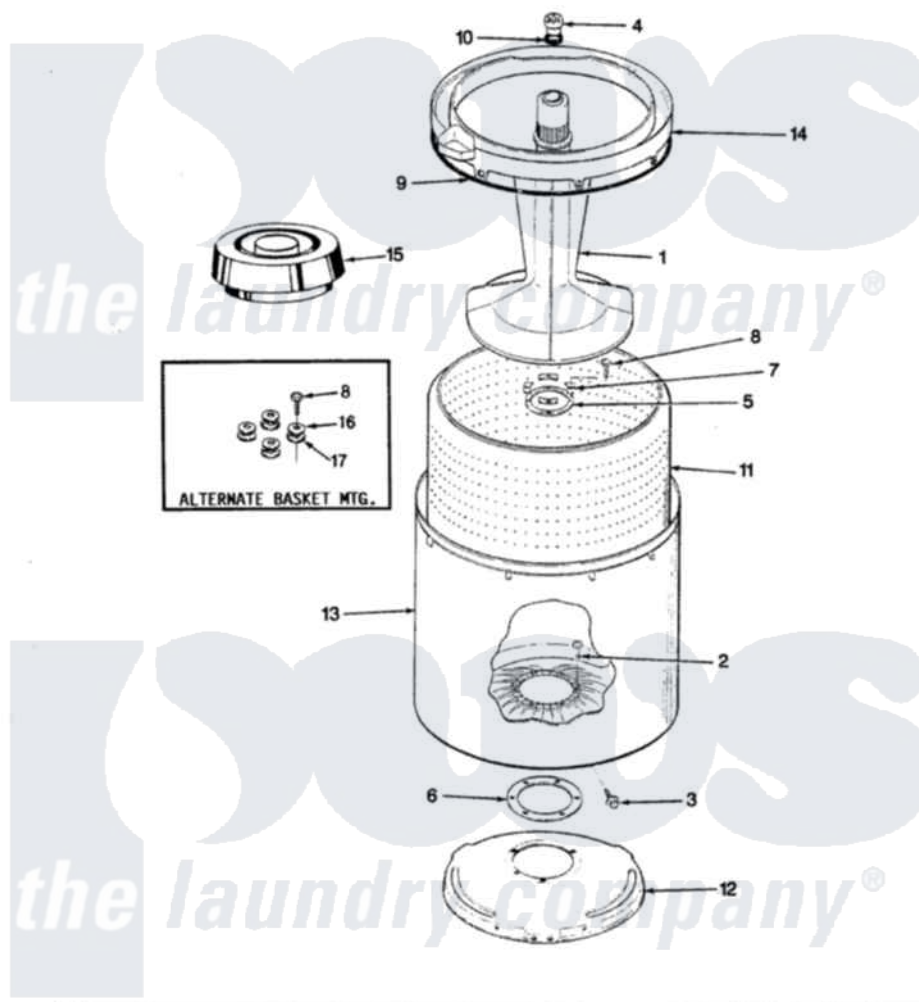

Norge LWL203WC 18 - TUB (ORIG. REV. A-D)

SECTION: TUB
MODEL: LWL203C

Issue Date: 6/90

Norge Residential Norge LWL203WC Washer Parts Parts Diagram 18 - TUB (ORIG. REV. A-D)
Click on the part number to view part

Item	Original Part Number	Replaced By	Status	Part Description
1	35-2371	33-4352		Agitator
2	35-2062	21001063		Screw, Shoulder
3	25-7914	22002933		Screw
4	33-6241			Cap
5	33-8959			Gasket
6	35-2061			Gasket, Tub To Housing
7	35-8799		Not Available	REINFORCEMENT PLATE
8	25-7783	4356852		Screw
9	35-2328			Seal, Tub Top
10	25-7330			Rubber Washer
11	35-2381		Not Available	BASKET ASSY-WHITE
12	35-2023			Tub Support
"	35-2529		Not Available	TUB SUPPORT
13	35-2038			Tub
"	35-2262		Not Available	SHIELD, TUB TOP
14	35-2034		Not Available	TOP, TUB

15 33-9827

[35-2550](#)

Dispenser, Rinse

16 25-7921

Not Available

STEEL WASHER

17 [25-7922](#)

Cork Washer