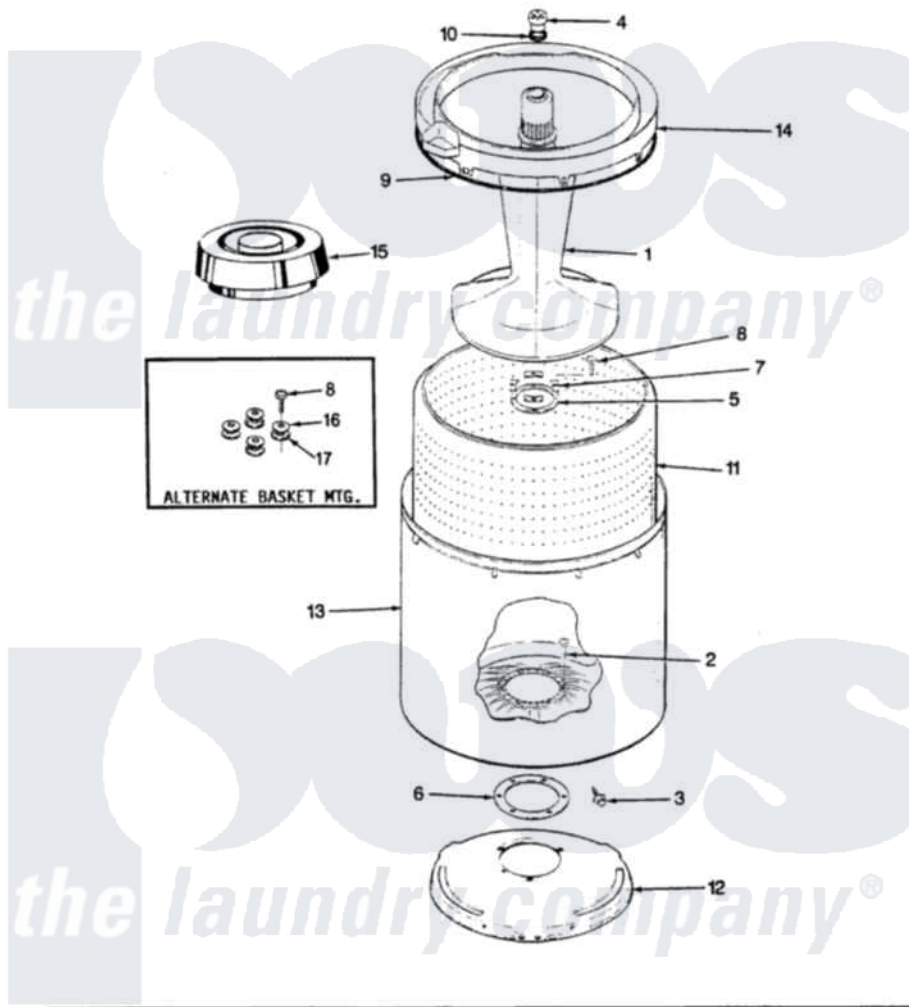

Norge LWL203WC 19 - TUB (REV. E-H)

SECTION: TUB
MODEL: LWL203C

Issue Date: 6/90

Norge [Residential Norge LWL203WC Washer Parts](#) Parts Diagram 19 - TUB (REV. E-H)
Click on the part number to view part

Item	Original Part Number	Replaced By	Status	Part Description
1	35-2371	33-4352		Agitator
2	35-2062	21001063		Screw, Shoulder
3	25-7914	22002933		Screw
4	33-6241			Cap
5	35-2060			Seal, Tub To Housing
6	35-2061			Gasket, Tub To Housing
7	35-8799		Not Available	REINFORCEMENT PLATE
8	25-7783	4356852		Screw
9	35-2328			Seal, Tub Top
10	25-7330			Rubber Washer
11	35-2381		Not Available	BASKET ASSY-WHITE
12	35-2529		Not Available	TUB SUPPORT
13	35-2038			Tub
"	35-2262		Not Available	SHIELD, TUB TOP
14	35-2034		Not Available	TOP, TUB
15	33-9827	35-2550		Dispenser, Rinse