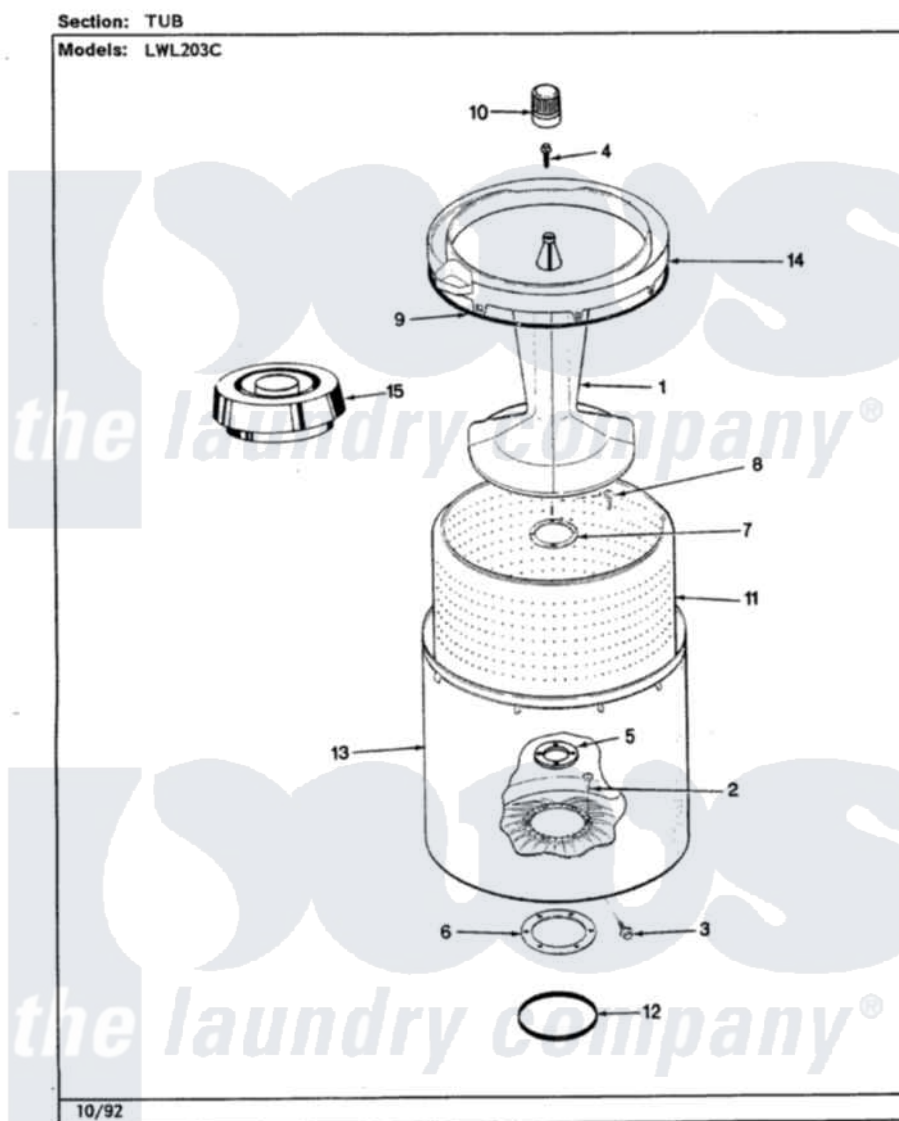

Norge LWL203WC 20 - TUB (REV. J-N)

Norge Residential Norge LWL203WC Washer Parts Parts Diagram 20 - TUB (REV. J-N)

Click on the part number to view part

Item	Original Part Number	Replaced By	Status	Part Description
1	35-2717	35-3580		Agitator
2	25-7947	21001063		Screw, Shoulder
3	25-7953	22002933		Screw
4	25-7948	W10309247		Screw
5	35-2980	35-3685		Gasket, Basket To Centerpost
6	35-2979			Gasket, Tub/Hsg
7	35-3014			Gasket And Reinf. Plate Assembly
8	25-7783	4356852		Screw
9	35-2328			Seal, Tub Top
10	35-2733			Cap, Agitator
11	35-3016		Not Available	BASKET ASSY
12	35-2978			Seal, Tub/Housing
13	35-2952	35-3700		Tub Assembly
14	35-2262		Not Available	SHIELD, TUB TOP
"	35-2034		Not Available	TOP, TUB
15	35-2550			Dispenser, Rinse