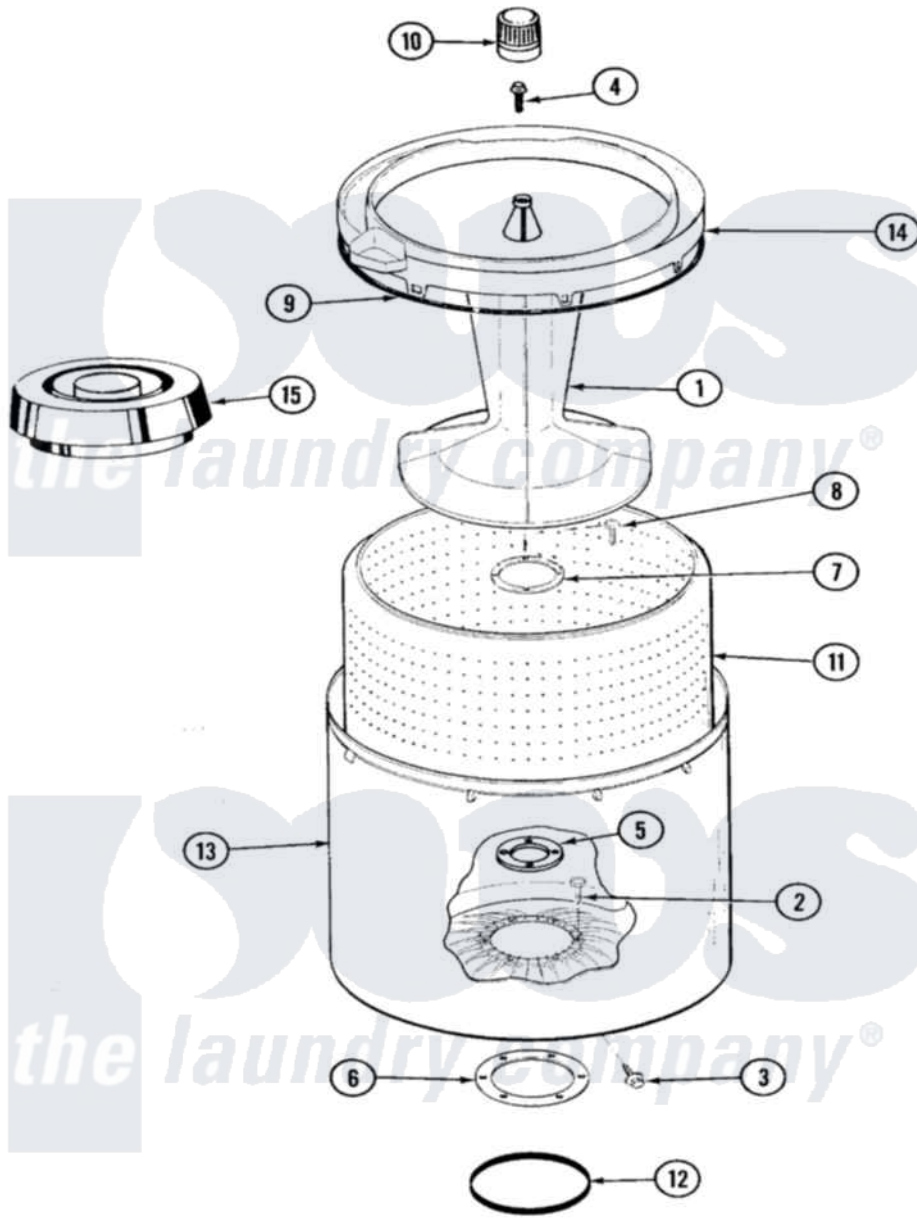

# Norge LWL203WC 21 - TUB (REV. P)

Norge Residential Norge LWL203WC Washer Parts Parts Diagram 21 - TUB (REV. P)  
 Click on the part number to view part

Item	Original Part Number	Replaced By	Status	Part Description
1	<a href="#">35-3580</a>			Agitator
2	25-7947	<a href="#">21001063</a>		Screw, Shoulder
3	25-7953	<a href="#">22002933</a>		Screw
4	25-7948	<a href="#">W10309247</a>		Screw
5	<a href="#">35-3685</a>			Gasket, Basket To Centerpost
6	<a href="#">35-3686</a>			Gasket, Tub To Housing
7	<a href="#">35-3014</a>			Gasket And Reinf. Plate Assembly
8	25-7783	<a href="#">4356852</a>		Screw
9	<a href="#">35-2328</a>			Seal, Tub Top
10	<a href="#">35-2733</a>			Cap, Agitator
11	35-3016		Not Available	BASKET ASSY
12	<a href="#">35-2978</a>			Seal, Tub/Housing
13	<a href="#">35-3700</a>			Tub Assembly
14	35-2262		Not Available	SHIELD, TUB TOP
"	35-3578		Not Available	TOP, TUB
15	<a href="#">35-2550</a>			Dispenser, Rinse