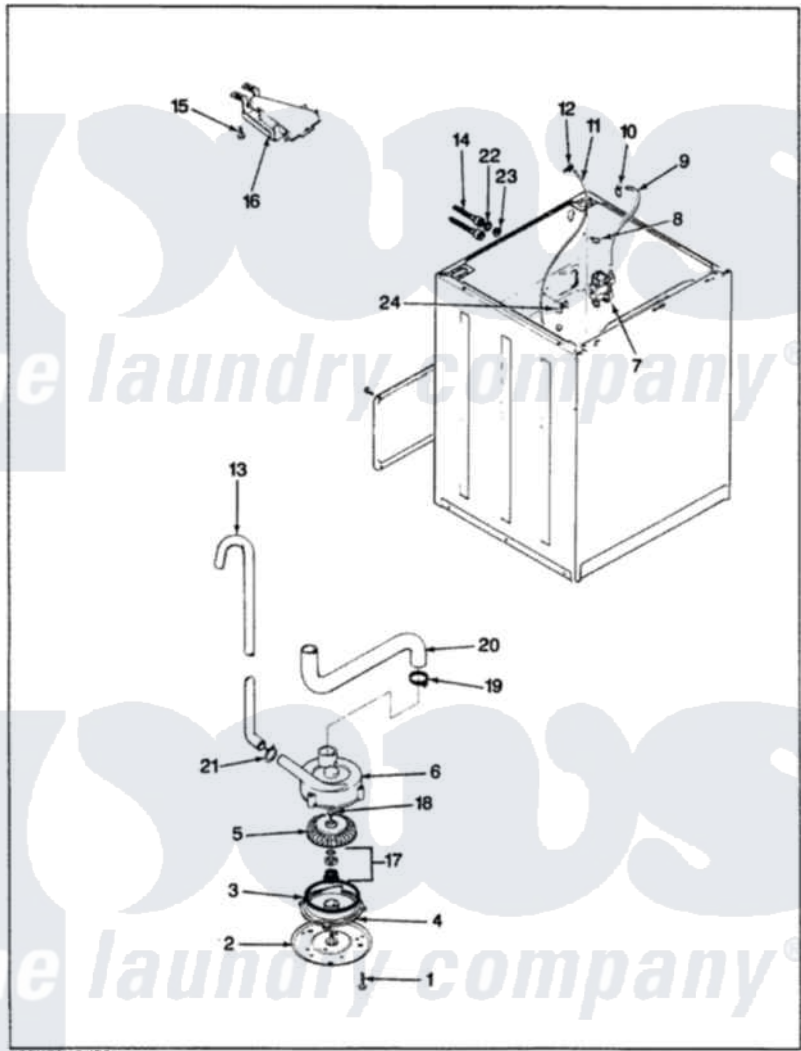

# Norge LWL203WC 22 - WATER CARRYING & PUMP ASSY. (REV. A-D)

NORGE LWL203C WATER CARRYING & PUMP ASSEMBLY

ISSUED 9/89

Norge Residential Norge LWL203WC Washer Parts Parts Diagram 22 - WATER CARRYING & PUMP ASSY. (REV. A-D)  
 Click on the part number to view part

Item	Original Part Number	Replaced By	Status	Part Description
1	25-7405	<a href="#">3196164</a>		Screw
2	33-6035		Not Available	PLATE & PULLEY ASSY.
3	<a href="#">33-6032</a>			Gasket
4	<a href="#">35-2058</a>			Base, Pump
5	35-2057	<a href="#">35-6465</a>		Pump Assem
6	35-2099	<a href="#">35-6465</a>		Pump Assem
"	35-2056		Not Available	HOUSING, PUMP
7	<a href="#">25-7220</a>			Clip, Cabinet Top
"	35-2374	<a href="#">35-2374N</a>		Valve, Water
8	25-7867	<a href="#">596669</a>		Clamp, Manifold
9	35-2378	<a href="#">12002749</a>		Hose, Flume Kit
10	25-7867	<a href="#">596669</a>		Clamp, Manifold
11	35-2261		Not Available	PAD, PRESSURE SWITCH HOSE
"	35-2322	<a href="#">21001748</a>		Hose, Pressure Switch
12	<a href="#">33-6099</a>			Clamp
13	33-9436	<a href="#">211704</a>		Hose, Drain

14	33-7046	<a href="#">89503</a>	Hose-Inlet
"	35-0873	<a href="#">76313</a>	Hosefill
15	25-3092	<a href="#">90767</a>	Screw, 8A X 3/8 HeX Washer Head Tapping
16	35-2051	<a href="#">21001760</a>	Flume Assembly / Water Diverter
17	<a href="#">35-0707</a>		Seal, Seat And "O" Ring
18	25-7894	<a href="#">W10001180</a>	Screw
19	25-6069	Not Available	CORBIN CLAMP
20	35-2131	Not Available	HOSE, SUMP TO PUMP
21	25-7796	<a href="#">596669</a>	Clamp, Manifold
22	<a href="#">25-7048</a>		Washer
23	33-7313	<a href="#">33-4264N</a>	Strainer And Washer Kit
24	25-7796	<a href="#">596669</a>	Clamp, Manifold