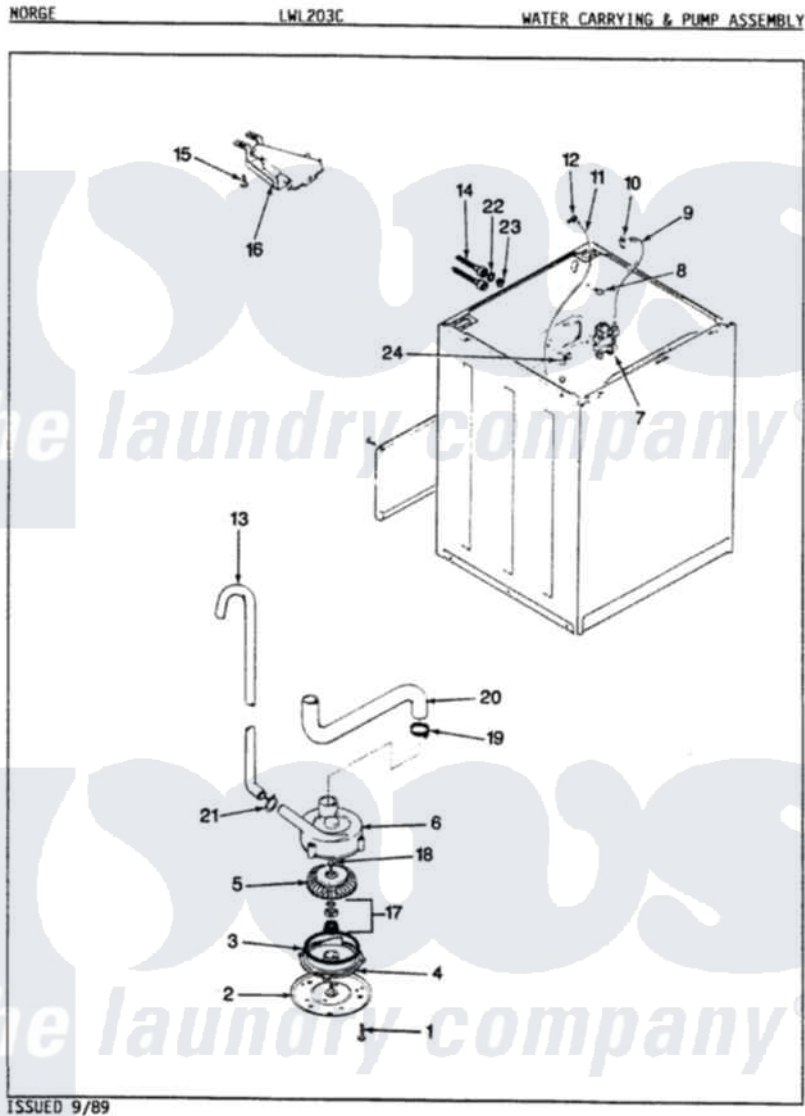

Norge LWL203WC 23 - WATER CARRYING & PUMP ASSY. (REV. E-H)

Norge Residential Norge LWL203WC Washer Parts Parts Diagram 23 - WATER CARRYING & PUMP ASSY. (REV. E-H)
 Click on the part number to view part

Item	Original Part Number	Replaced By	Status	Part Description
1	25-7405	3196164		Screw
2	33-6035		Not Available	PLATE & PULLEY ASSY.
3	33-6032			Gasket
4	35-2058			Base, Pump
5	35-2057	35-6465		Pump Assem
6	35-2099	35-6465		Pump Assem
"	35-2056		Not Available	HOUSING, PUMP
7	35-2374	35-2374N		Valve, Water
"	25-7220			Clip, Cabinet Top
8	25-7867	596669		Clamp, Manifold
9	35-2378	12002749		Hose, Flume Kit
10	25-7867	596669		Clamp, Manifold
11	35-2322	21001748		Hose, Pressure Switch
"	35-2261		Not Available	PAD, PRESSURE SWITCH HOSE
12	33-6099			Clamp
13	33-9436	211704		Hose, Drain

14	33-7046	89503	Hose-Inlet
"	35-0873	76313	Hosefill
15	25-3092	90767	Screw, 8A X 3/8 HeX Washer Head Tapping
16	35-2051	21001760	Flume Assembly / Water Diverter
17	35-0707		Seal, Seat And "O" Ring
18	25-7894	W10001180	Screw
19	25-6099	33-6099	Clamp
20	35-2131	Not Available	HOSE, SUMP TO PUMP
21	25-7796	596669	Clamp, Manifold
22	25-7048		Washer
23	33-7313	33-4264N	Strainer And Washer Kit
24	33-6099		Clamp