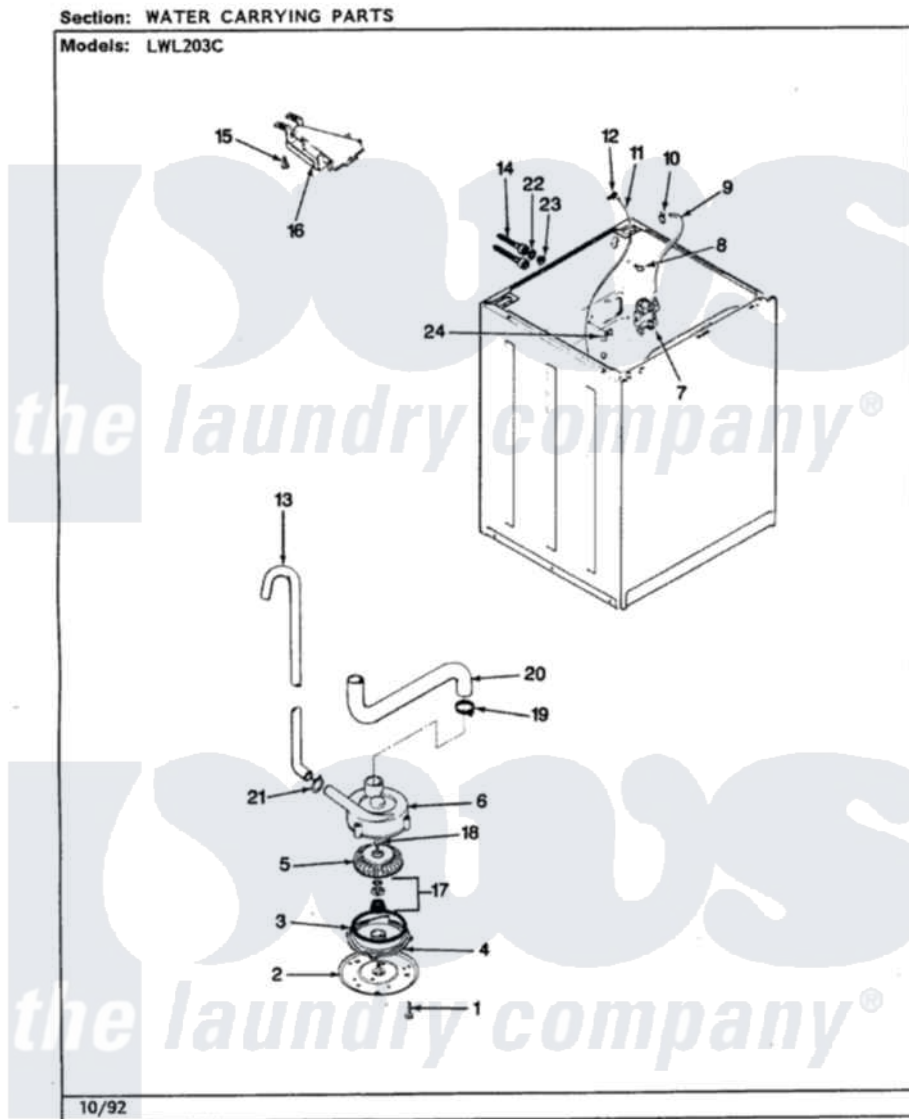

Norge LWL203WC 24 - WATER CARRYING (REV. J-N)

Norge Residential Norge LWL203WC Washer Parts Parts Diagram 24 - WATER CARRYING (REV. J-N)
Click on the part number to view part

Item	Original Part Number	Replaced By	Status	Part Description
1	25-7405	3196164		Screw
2	33-6035		Not Available	PLATE & PULLEY ASSY.
3	33-6032			Gasket
4	35-2058			Base, Pump
5	35-2057	35-6465		Pump Assem
6	35-2056		Not Available	HOUSING, PUMP
"	35-2099	35-6465		Pump Assem
7	35-2374	35-2374N		Valve, Water
"	25-7220			Clip, Cabinet Top
8	25-7867	596669		Clamp, Manifold
9	35-2378	12002749		Hose, Flume Kit
10	25-7867	596669		Clamp, Manifold
11	35-2322	21001748		Hose, Pressure Switch
"	35-2261		Not Available	PAD, PRESSURE SWITCH HOSE
12	33-6099			Clamp
13	35-2896	211704		Hose, Drain

14	33-7046	89503	Hose-Inlet
"	35-0873	76313	Hosefill
15	25-3092	90767	Screw, 8A X 3/8 HeX Washer Head Tapping
16	35-2051	21001760	Flume Assembly / Water Diverter
17	35-0707		Seal, Seat And "O" Ring
18	25-7894	W10001180	Screw
19	25-6069	Not Available	CORBIN CLAMP
"	25-6068	285655	Clamp, Hose
20	35-3584	21001915	Hose, Tub To Pump
"	35-2982		Hose Tub To Pump
21	25-7080	285655	Clamp, Hose
22	25-7048		Washer
23	33-7313	33-4264N	Strainer And Washer Kit
24	25-7796	596669	Clamp, Manifold