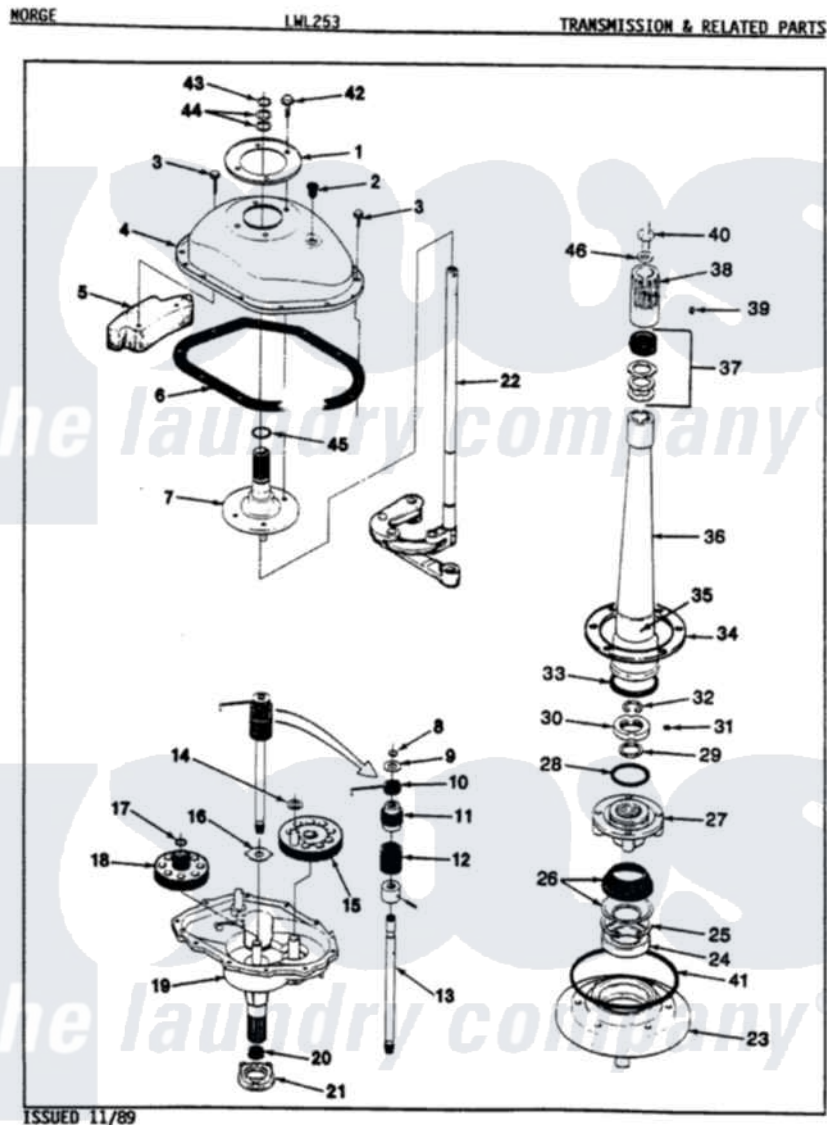

Norge LWL253A 07 - TRANSMISSION & RELATED PARTS (REV. E-F)

Norge Residential Norge LWL253A Washer Parts Parts Diagram 07 - TRANSMISSION & RELATED PARTS (REV. E-F)
 Click on the part number to view part

Item	Original Part Number	Replaced By	Status	Part Description
1	33-9893	33-7187		Covr Reinforcmt
2	35-2621			Plug, Oil Fill
"	33-9373		Not Available	OIL FILL PLUG
3	25-7916			Bolt
4	33-4286N			Transmission Cover Kit
"	35-2620		Not Available	COVER, TRANSMISSION
5	35-2130		Not Available	COUNTER WEIGHT
"	35-2642			Counterweight
6	35-1030		Not Available	GASKET, TRANSMISSION HOUSING
7	35-2654			Drive Tube Assembly
"	33-8763	33-4286N		Transmission Cover Kit
8	25-7847			Ring, Retaining
9	25-7416		Not Available	WASHER, FLAT
10	33-6114	33-6463		Spring
11	35-2001			Pinion, Drive
12	33-3195		Not Available	SPRING