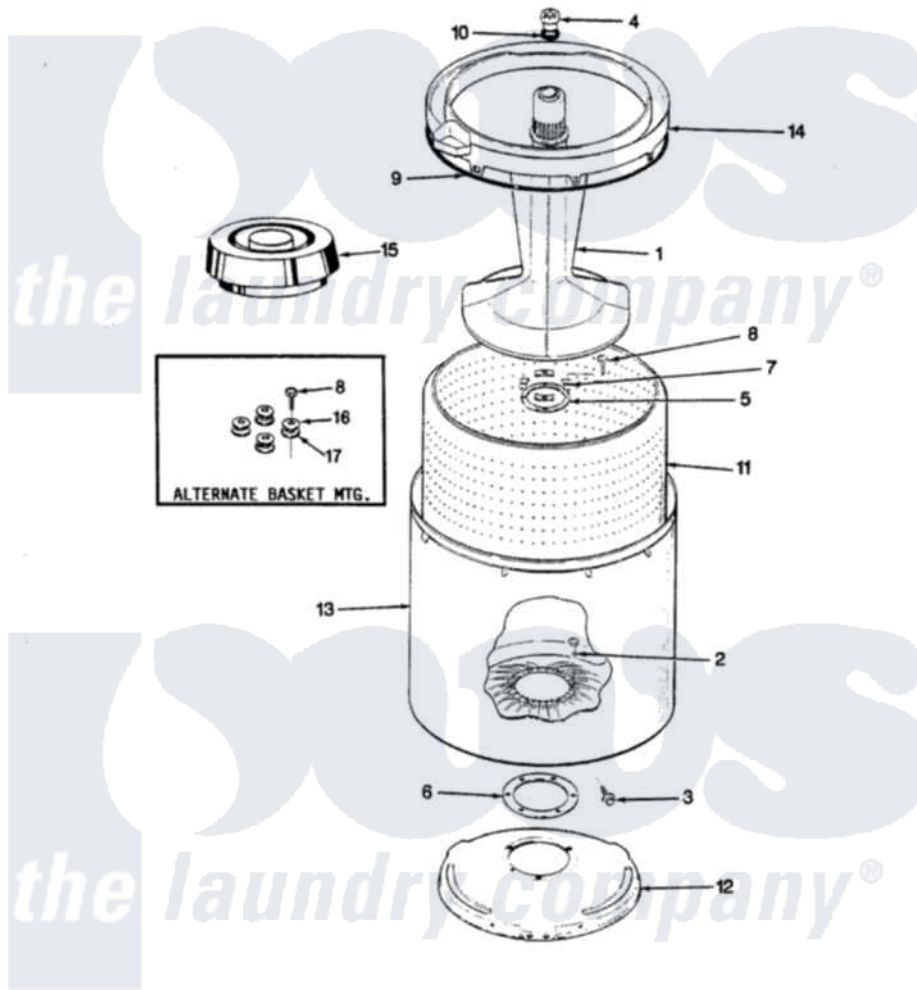

Norge LWL253A 10 - TUB (ORIG. REV. A-D)

SECTION: TUB

MODEL: LWL253

Issue Date: 6/90

Norge Residential Norge LWL253A Washer Parts Parts Diagram 10 - TUB (ORIG. REV. A-D)

Click on the part number to view part

Item	Original Part Number	Replaced By	Status	Part Description
1	35-2371	33-4352		Agitator
2	35-2062	21001063		Screw, Shoulder
3	25-7914	22002933		Screw
4	33-6241			Cap
5	33-8959			Gasket
6	35-2061			Gasket, Tub To Housing
7	35-8799		Not Available	REINFORCEMENT PLATE
8	25-7783	4356852		Screw
9	35-2328			Seal, Tub Top
10	25-7330			Rubber Washer
11	35-2381		Not Available	BASKET ASSY-WHITE
12	35-2023			Tub Support
"	35-2529		Not Available	TUB SUPPORT
13	35-2038			Tub
"	35-2262		Not Available	SHIELD, TUB TOP
14	35-2034		Not Available	TOP, TUB

15 33-9827

[35-2550](#)

Dispenser, Rinse

16 25-7921

Not Available

STEEL WASHER

17 [25-7922](#)

Cork Washer