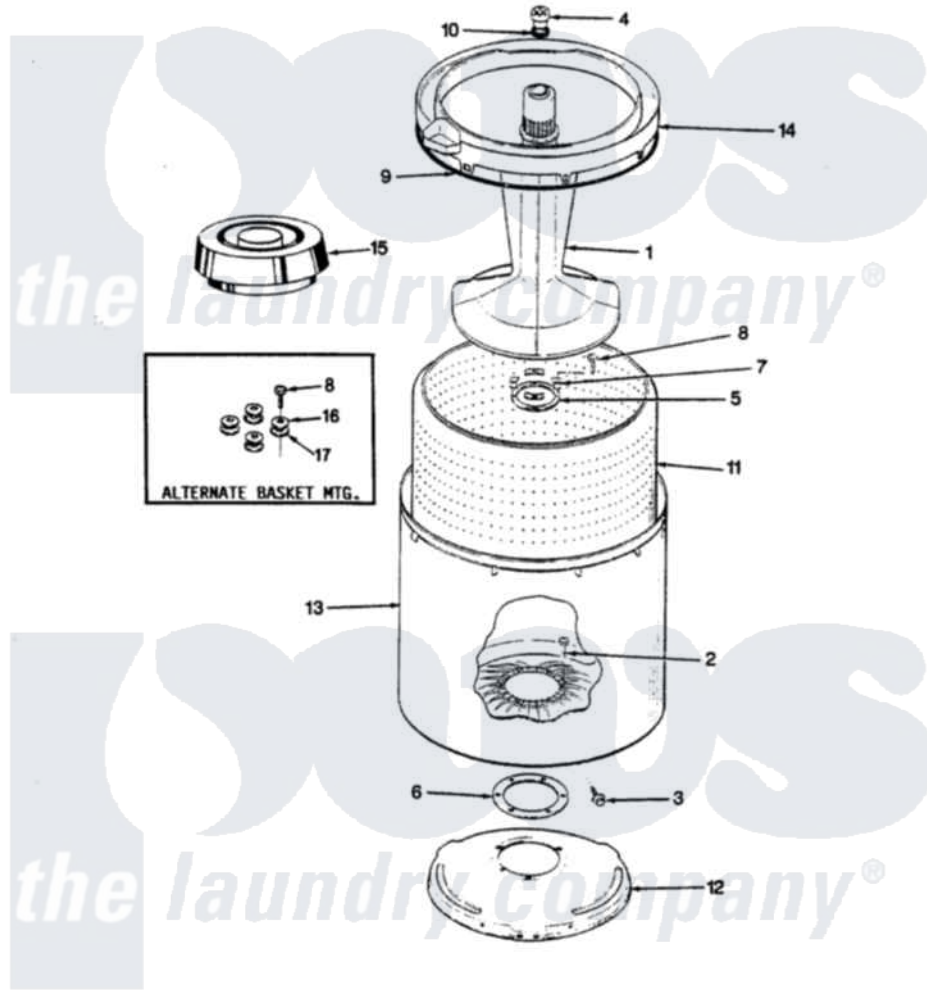

Norge LWL253A 11 - TUB (REV. E-F)

SECTION: TUB
 MODEL: LWL253

Issue Date: 6/90

Norge Residential Norge LWL253A Washer Parts Parts Diagram 11 - TUB (REV. E-F)
 Click on the part number to view part

Item	Original Part Number	Replaced By	Status	Part Description
1	35-2371	33-4352		Agitator
2	35-2062	21001063		Screw, Shoulder
3	25-7914	22002933		Screw
4	33-6241			Cap
5	35-2060			Seal, Tub To Housing
6	35-2061			Gasket, Tub To Housing
7	35-8799		Not Available	REINFORCEMENT PLATE
8	25-7783	4356852		Screw
9	35-2328			Seal, Tub Top
10	25-7330			Rubber Washer
11	35-2381		Not Available	BASKET ASSY-WHITE
12	35-2529		Not Available	TUB SUPPORT
13	35-2038			Tub
"	35-2262		Not Available	SHIELD, TUB TOP
14	35-2034		Not Available	TOP, TUB
15	33-9827	35-2550		Dispenser, Rinse