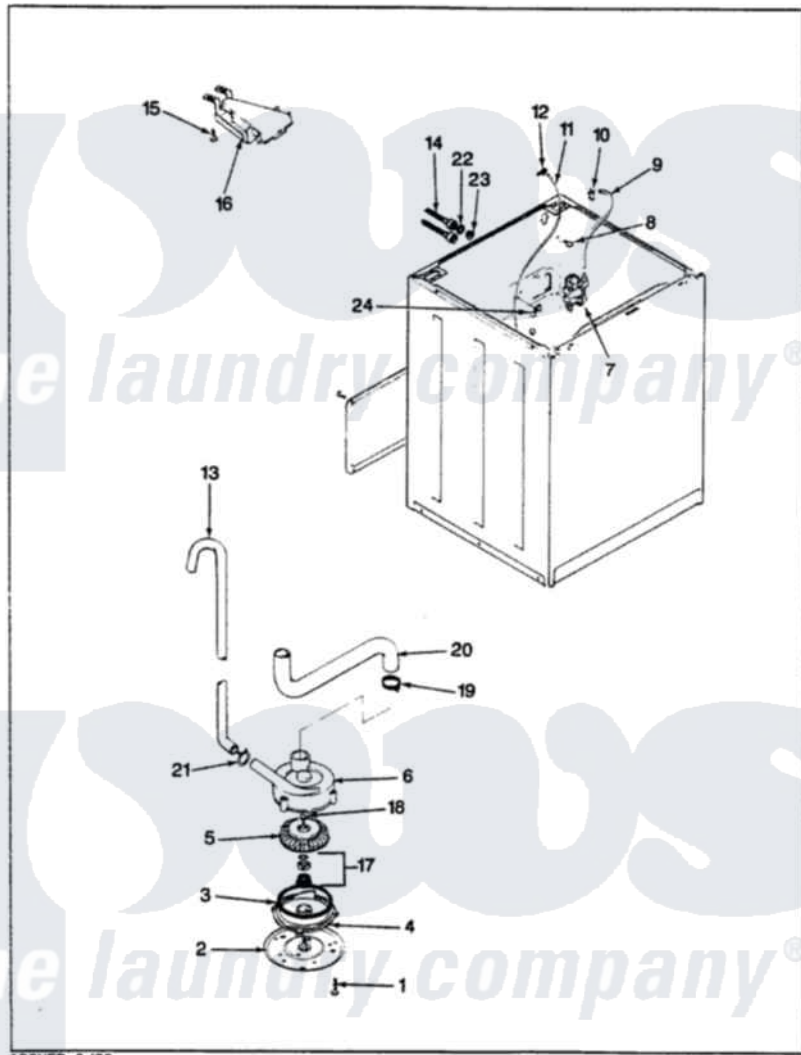

Norge LWL253A 14 - WATER CARRYING & PUMP ASSY. (REV. E-F)

NORGE LWL253 WATER CARRYING & PUMP ASSEMBLY

ISSUED 9/89

Norge Residential Norge LWL253A Washer Parts Parts Diagram 14 - WATER CARRYING & PUMP ASSY. (REV. E-F)
 Click on the part number to view part

Item	Original Part Number	Replaced By	Status	Part Description
1	25-7405	3196164		Screw
2	33-6035		Not Available	PLATE & PULLEY ASSY.
3	33-6032			Gasket
4	35-2058			Base, Pump
5	35-2057	35-6465		Pump Assem
6	35-2099	35-6465		Pump Assem
"	35-2056		Not Available	HOUSING, PUMP
7	35-2375			Valve, Water Mixing-230V
"	25-7220			Clip, Cabinet Top
8	25-7867	596669		Clamp, Manifold
9	35-2378	12002749		Hose, Flume Kit
10	25-7867	596669		Clamp, Manifold
11	35-2322	21001748		Hose, Pressure Switch
"	35-2261		Not Available	PAD, PRESSURE SWITCH HOSE
12	33-6099			Clamp
13	33-9436	211704		Hose, Drain

14	33-7046	89503	Hose-Inlet
"	35-0873	76313	Hosefill
15	25-3092	90767	Screw, 8A X 3/8 HeX Washer Head Tapping
16	35-2051	21001760	Flume Assembly / Water Diverter
17	35-0707		Seal, Seat And "O" Ring
18	25-7894	W10001180	Screw
19	25-6099	33-6099	Clamp
20	35-2131	Not Available	HOSE, SUMP TO PUMP
21	25-7080	285655	Clamp, Hose
22	25-7048		Washer
23	33-7313	33-4264N	Strainer And Washer Kit
24	33-6099		Clamp