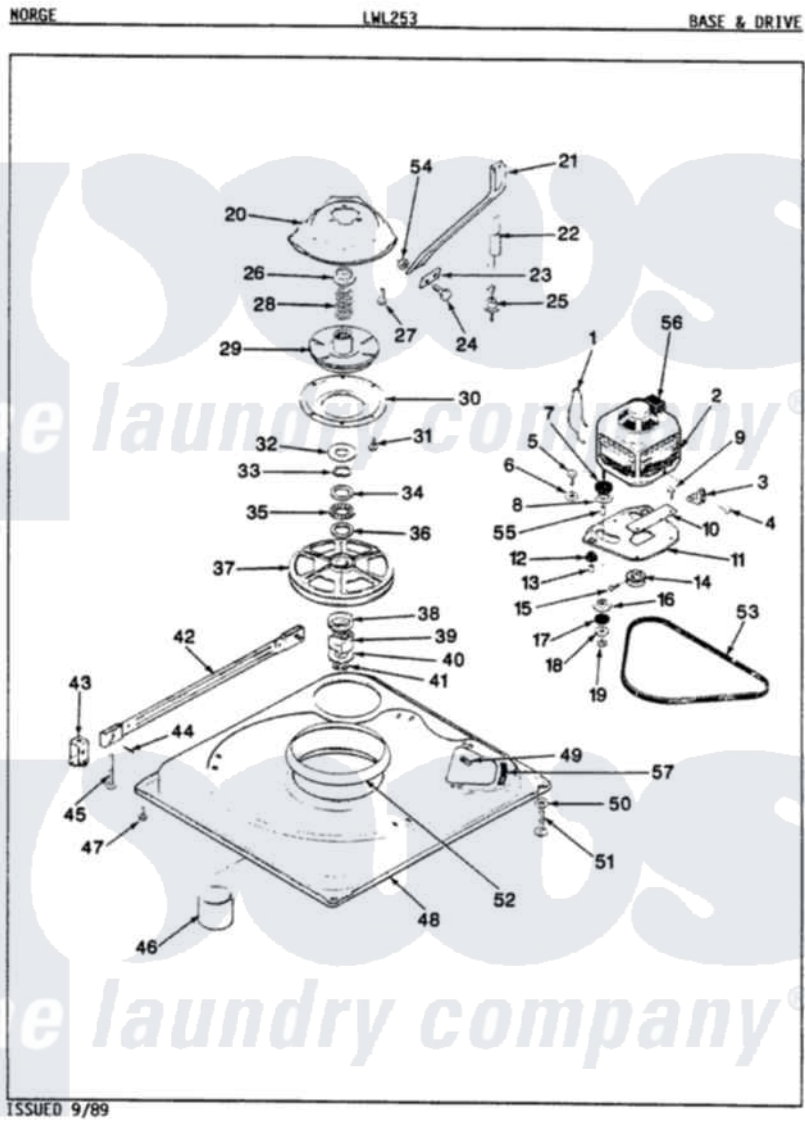

Norge LWL253H 02 - BASE & DRIVE (REV. E-F)

Norge Residential Norge LWL253H Washer Parts Parts Diagram 02 - BASE & DRIVE (REV. E-F)
 Click on the part number to view part

Item	Original Part Number	Replaced By	Status	Part Description
1	35-0235			Spring, Motor Pivot
2	LA-2003			Motor Replacement Kit
"	35-2030		Not Available	MOTOR
3	33-9945			Slide, Foot
4	25-7418	33001178		Back, Tumbler
5	25-7833	21001977		Screw
6	25-7834			Washer, Motor/Base Screw
7	33-9946			Isolator, Motor
8	33-9944	35-3570		Washer, Motor Pivot
9	25-3083	212951		Screw, No.6-32 X 1/4 Inch
10	33-9947		Not Available	DBL.PIVOT SLIDE
"	35-2810	21001783		Plate And Screw Assembly
12	33-9941	35-3646		Isolator, Motor Plate
13	25-7831			Spacer, Mounting
14	33-1171	21001833		Pulley, Motor
15	25-7117			Set Screw