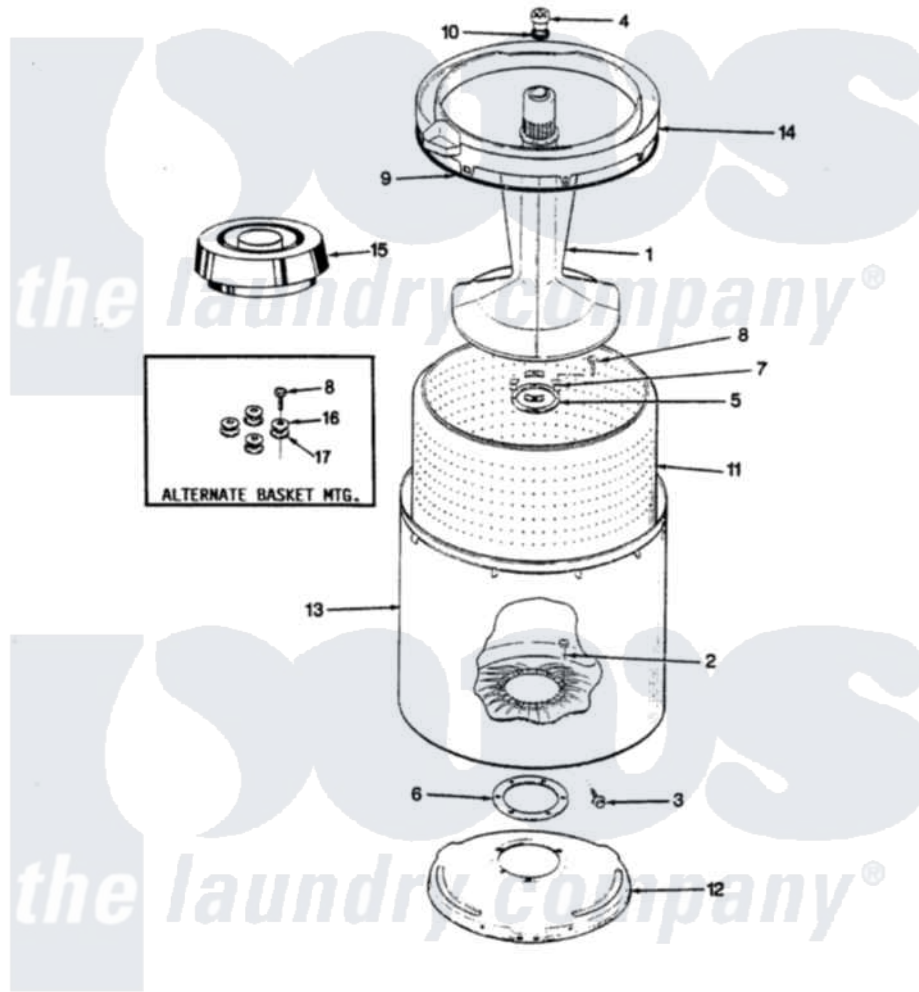

Norge LWL253H 11 - TUB (REV. E-F)

SECTION: TUB
MODEL: LWL253

Issue Date: 6/90

Norge Residential Norge LWL253H Washer Parts Parts Diagram 11 - TUB (REV. E-F)
Click on the part number to view part

Item	Original Part Number	Replaced By	Status	Part Description
1	35-2371	33-4352		Agitator
2	35-2062	21001063		Screw, Shoulder
3	25-7914	22002933		Screw
4	33-6241			Cap
5	35-2060			Seal, Tub To Housing
6	35-2061			Gasket, Tub To Housing
7	35-8799		Not Available	REINFORCEMENT PLATE
8	25-7783	4356852		Screw
9	35-2328			Seal, Tub Top
10	25-7330			Rubber Washer
11	35-2381		Not Available	BASKET ASSY-WHITE
12	35-2529		Not Available	TUB SUPPORT
13	35-2038			Tub
"	35-2262		Not Available	SHIELD, TUB TOP
14	35-2034		Not Available	TOP, TUB
15	33-9827	35-2550		Dispenser, Rinse