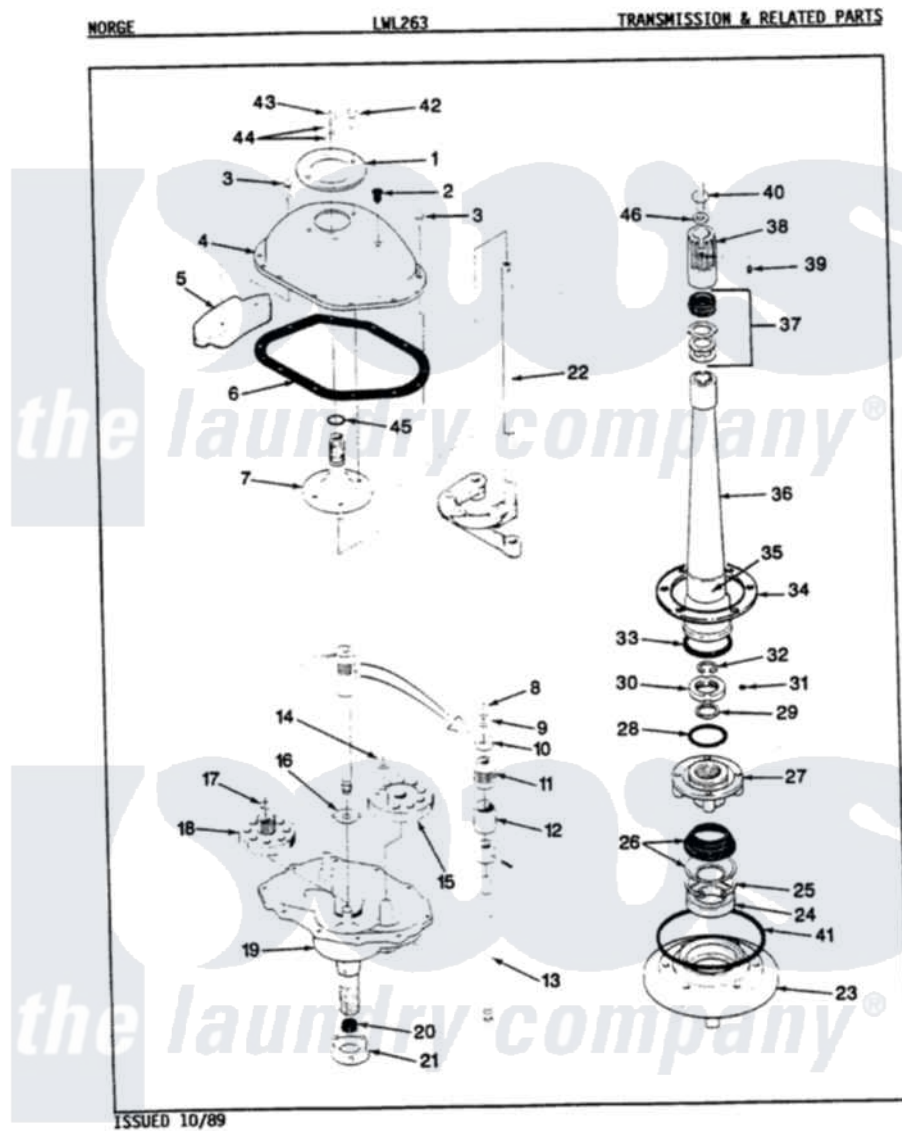

# Norge LWL263A 05 - TRANSMISSION & RELATED PARTS (REV. E-F)

Norge Residential Norge LWL263A Washer Parts Parts Diagram 05 - TRANSMISSION & RELATED PARTS (REV. E-F)  
 Click on the part number to view part

Item	Original Part Number	Replaced By	Status	Part Description
1	33-9893	<a href="#">33-7187</a>		Covr Reinforcmt
2	33-9373		Not Available	OIL FILL PLUG
3	<a href="#">25-7916</a>			Bolt
4	<a href="#">33-4286N</a>			Transmission Cover Kit
5	35-2130		Not Available	COUNTER WEIGHT
6	35-1030		Not Available	GASKET, TRANSMISSION HOUSING
7	33-8763	<a href="#">33-4286N</a>		Transmission Cover Kit
8	<a href="#">25-7847</a>			Ring, Retaining
9	25-7416		Not Available	WASHER, FLAT
10	33-6114	<a href="#">33-6463</a>		Spring
11	<a href="#">35-2001</a>			Pinion, Drive
12	33-3195		Not Available	SPRING
13	35-2116		Not Available	DRIVE SHAFT & HUB ASSY
"	<a href="#">LA-2005</a>			Clutch Assembly Kit
14	<a href="#">25-7091</a>			Thrust Washer
15	<a href="#">35-2043</a>			Crank Gear