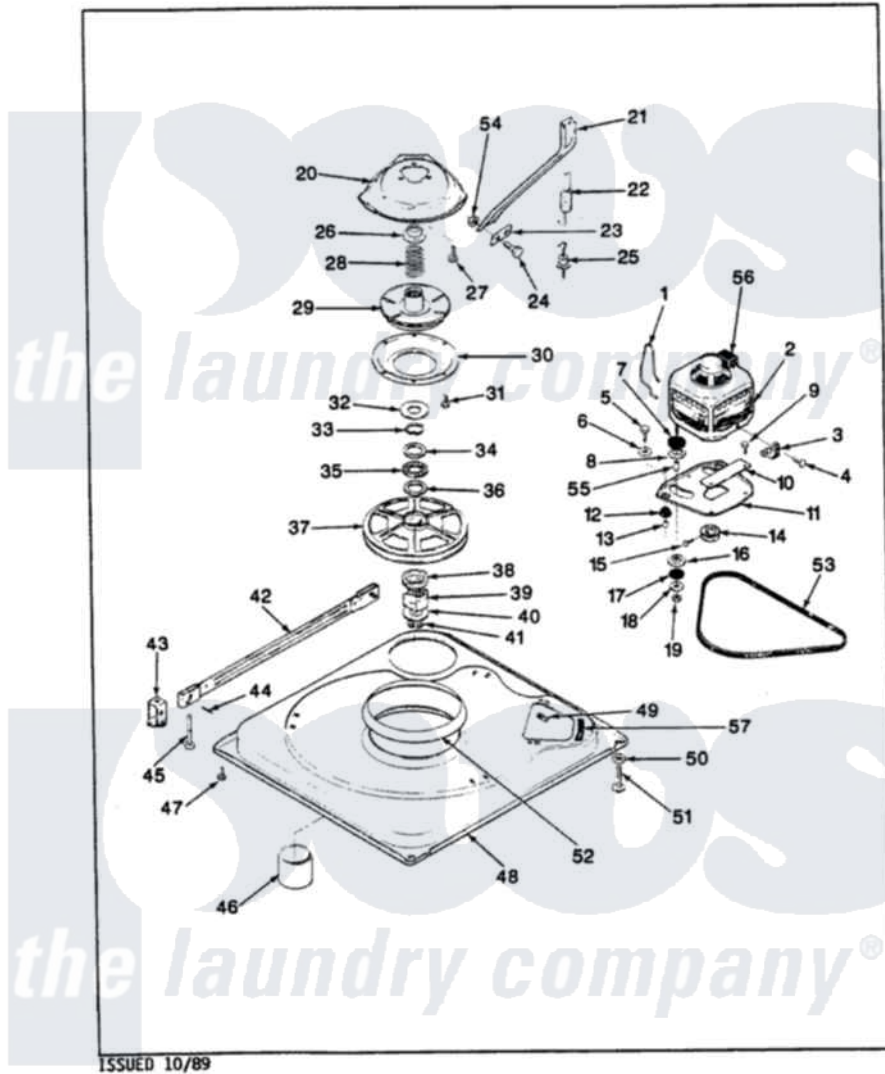

Norge LWL263H 01 - BASE & DRIVE (REV. E-F)

NORGE LWL263 BASE & DRIVE

ISSUED 10/89

Norge Residential Norge LWL263H Washer Parts Parts Diagram 01 - BASE & DRIVE (REV. E-F)
 Click on the part number to view part

Item	Original Part Number	Replaced By	Status	Part Description
1	35-0235			Spring, Motor Pivot
2	35-2215	LA-2003		Motor Replacement Kit
"	LA-2003			Motor Replacement Kit
3	33-9945			Slide, Foot
4	25-7418	33001178		Back, Tumbler
5	25-7833	21001977		Screw
6	25-7834			Washer, Motor/Base Screw
7	33-9946			Isolator, Motor
8	33-9944	35-3570		Washer, Motor Pivot
9	25-3083	212951		Screw, No.6-32 X 1/4 Inch
10	33-9947		Not Available	DBL.PIVOT SLIDE
11	35-2021	21001783		Plate And Screw Assembly
12	33-9941	35-3646		Isolator, Motor Plate
13	25-7831			Spacer, Mounting
14	35-2124	W10143344		Pulley
15	25-7117			Set Screw