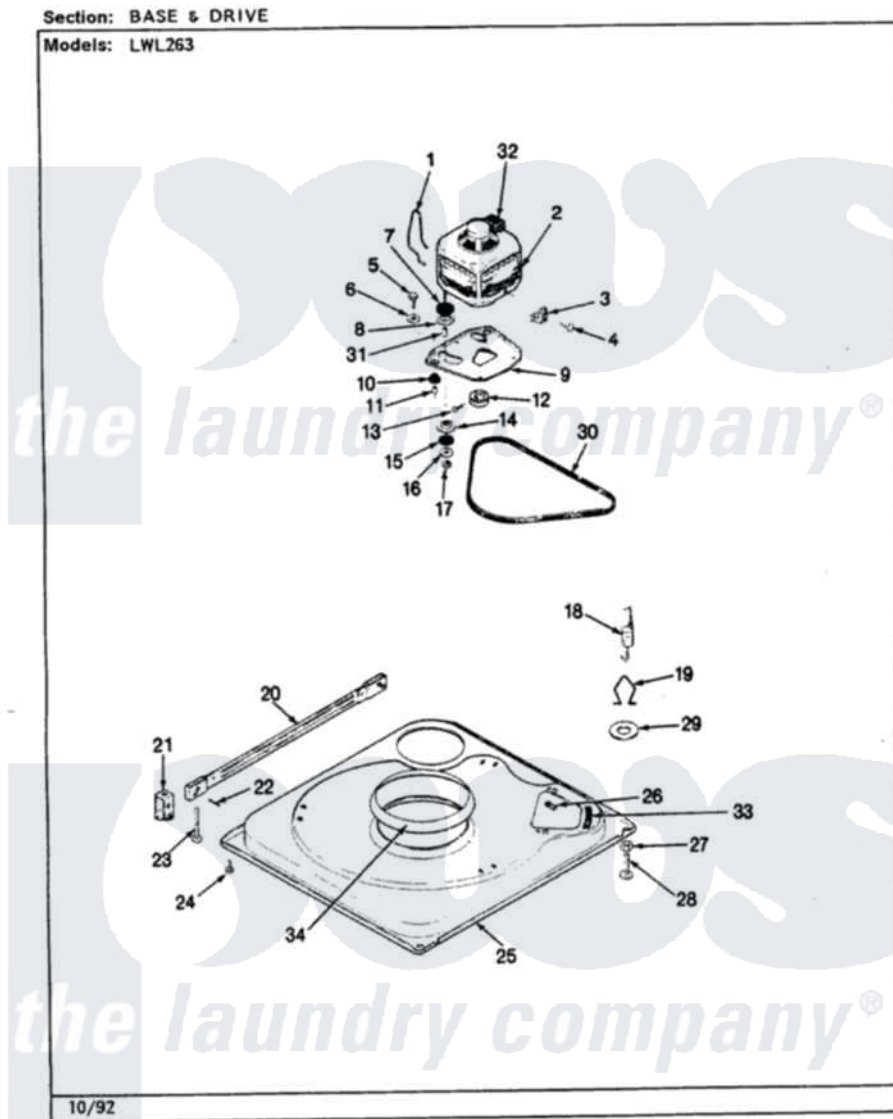

Norge LWL263H 02 - BASE & DRIVE (REV. G-L)

Norge Residential Norge LWL263H Washer Parts Parts Diagram 02 - BASE & DRIVE (REV. G-L)
Click on the part number to view part

Item	Original Part Number	Replaced By	Status	Part Description
1	35-0235			Spring, Motor Pivot
2	LA-2003			Motor Replacement Kit
"	35-2215	LA-2003		Motor Replacement Kit
3	33-9945			Slide, Foot
4	25-7418	33001178		Back, Tumbler
5	25-7833	21001977		Screw
6	25-7834			Washer, Motor/Base Screw
7	33-9946			Isolator, Motor
8	33-9944	35-3570		Washer, Motor Pivot
9	35-2810	21001783		Plate And Screw Assembly
10	33-9941	35-3646		Isolator, Motor Plate
11	25-7831			Spacer, Mounting
12	35-2124	W10143344		Pulley
13	25-7117			Set Screw
14	33-9943	35-3571		Slide, Motor Pivot
15	33-9967			Washer, Motor Isolator

16	25-7047		Washer, Flat
17	25-7325	Y707702	Locknut
18	35-2681		Not Available
"	35-3658		SPRING, SUSPENSION
			Spring, Suspension
19	35-2976		Not Available
			HOOK, SUSPENSION SPRING
20	35-2049	21001881	Bar, Stabilizer
21	35-2046		Bracket, Stabilizer
22	35-2052		Pin, Stabilizer
23	35-2050	22004469	Leg And Foot Self Stabalizing
24	25-7828	489483	Screw 10-32 X 1/2
"	35-2039		Not Available
			PAD, FOOT
25	35-2984		Not Available
			BASE
26	25-7838	25-7845	Speednut, Motor
27	25-7915		Hex Nut
28	35-0837	25001119	Foot And Pad Assembly
"	35-0772	25001119	Foot And Pad Assembly
29	Y25-7951		Washer, Suspension Hook
30	35-2320	21352320	Belt, Drive
31	25-7830		Spacer
32	33-9765		Switch, Motor
33	35-2065		Pad, Motor Plate
34	35-2357	21002026	Snubber