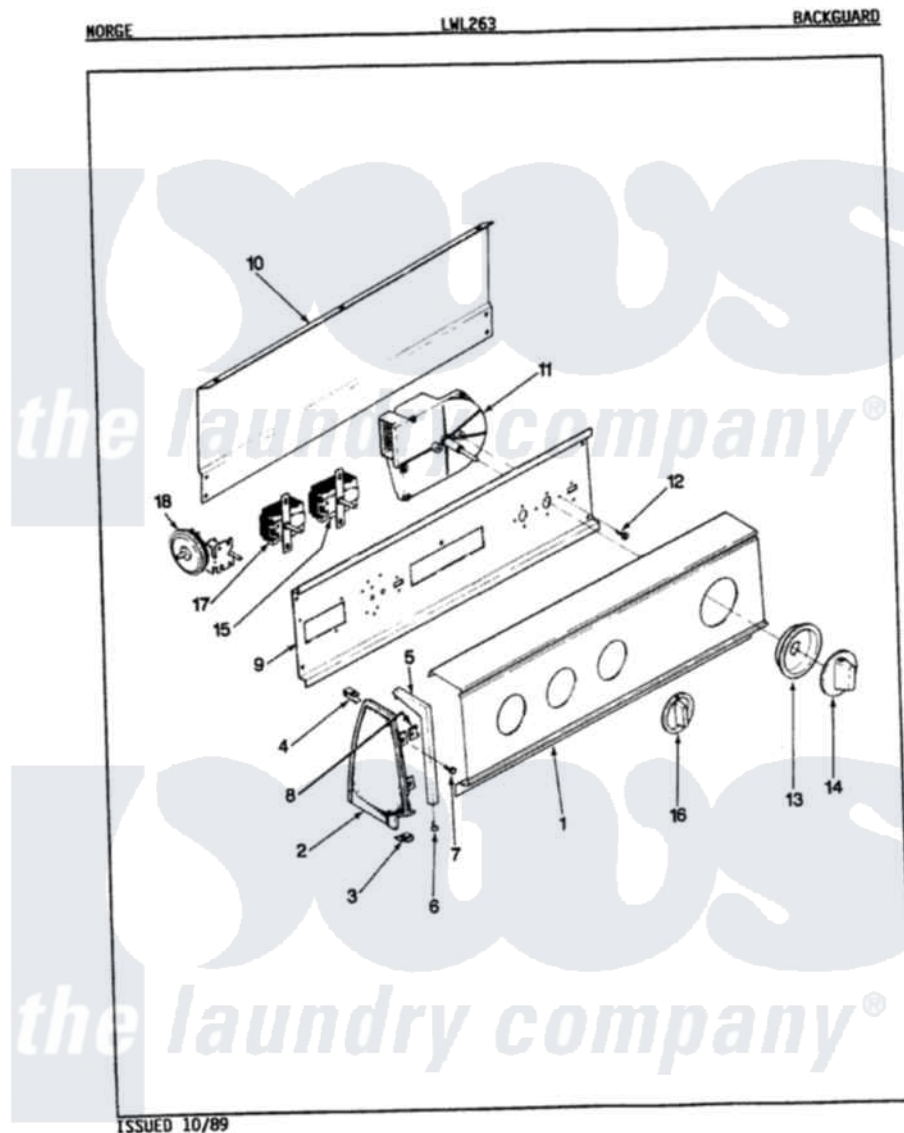

Norge LWL263H 03 - CONTROL PANEL (REV. E-F)

Norge Residential Norge LWL263H Washer Parts Parts Diagram 03 - CONTROL PANEL (REV. E-F)
 Click on the part number to view part

Item	Original Part Number	Replaced By	Status	Part Description
1	25-7702			Speedclip, End Cap To Control Panel
"	25-7793			Screw
"	35-2178		Not Available	CONTROL PANEL
2	35-2488	21001452		Cap- End
"	35-2487	21001451		Cap- End
3	34-9487		Not Available	PLATE, REINFORCEMENT
"	25-7851			Speedclip, End Cap To Top
"	25-7697	25-2219		Screw
4	25-7852			Speedclip, Rr Shld To End Cap
"	25-7435	33002917		Screw, No.10-16
5	53-0277		Not Available	TRIM, END CAP (RT)
"	53-0278		Not Available	TRIM, END CAP (LT)
6	25-7760			Screw
7	25-3092	90767		Screw, 8A X 3/8 HeX Washer Head Tapping

8	25-7702		Speedclip, End Cap To Control Panel
9	53-1676		Shield, Control
10	25-3457		Screw, Sems
"	25-3092	90767	Screw, 8A X 3/8 HeX Washer Head Tapping
"	25-7853	25-7933	Ring, Retaining
"	35-2688	21001460	Shield, Rear
11	35-2325	35-2789	Timer
12	25-0205	216412	Screw, Bracket To Timer
13	35-2255	21001497	Skirt Ri
14	35-2485	12500058	Knob Ski
15	35-0114		Not Available TEMP SWITCH
"	25-3092	90767	Screw, 8A X 3/8 HeX Washer Head Tapping
16	35-2186		Not Available KNOB, SELECTOR
17	35-2193		Not Available SWITCH, ROTARY SPEED
"	25-3092	90767	Screw, 8A X 3/8 HeX Washer Head Tapping
18	35-0782		Pressure Switch
"	25-3092	90767	Screw, 8A X 3/8 HeX Washer Head Tapping
19	33-8304		Not Available MANUAL, USE & CARE