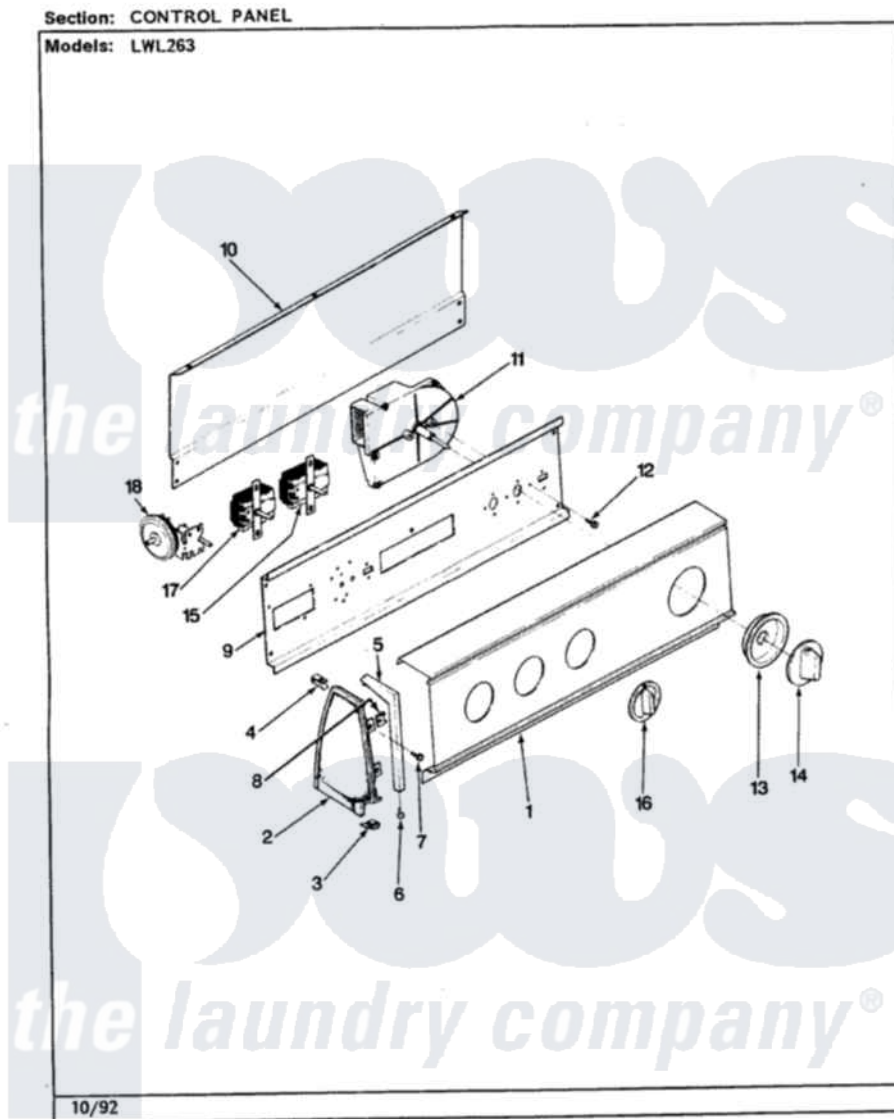

# Norge LWL263H 04 - CONTROL PANEL (REV. G-L)

Norge Residential Norge LWL263H Washer Parts Parts Diagram 04 - CONTROL PANEL (REV. G-L)  
 Click on the part number to view part

Item	Original Part Number	Replaced By	Status	Part Description
1	<a href="#">25-7702</a>			Speedclip, End Cap To Control Panel
"	<a href="#">25-7793</a>			Screw
"	35-2178		Not Available	CONTROL PANEL
2	35-2488	<a href="#">21001452</a>		Cap- End
"	35-2487	<a href="#">21001451</a>		Cap- End
3	<a href="#">25-7851</a>			Speedclip, End Cap To Top
"	25-7697	<a href="#">25-2219</a>		Screw
"	34-9487		Not Available	PLATE, REINFORCEMENT
4	<a href="#">25-7852</a>			Speedclip, Rr Shld To End Cap
"	25-7435	<a href="#">33002917</a>		Screw, No.10-16
5	53-0277		Not Available	TRIM, END CAP (RT)
"	53-0278		Not Available	TRIM, END CAP (LT)
6	<a href="#">25-7760</a>			Screw
7	25-3092	<a href="#">90767</a>		Screw, 8A X 3/8 HeX Washer Head Tapping

8	<a href="#">25-7702</a>		Speedclip, End Cap To Control Panel
9	<a href="#">53-1676</a>		Shield, Control
10	<a href="#">25-3457</a>		Screw, Sems
"	25-3092	<a href="#">90767</a>	Screw, 8A X 3/8 HeX Washer Head Tapping
"	25-7853	<a href="#">25-7933</a>	Ring, Retaining
"	35-2688	<a href="#">21001460</a>	Shield, Rear
11	35-2325	<a href="#">35-2789</a>	Timer
12	25-0205	<a href="#">216412</a>	Screw, Bracket To Timer
13	35-2255	<a href="#">21001497</a>	Skirt Ri
14	35-2485	<a href="#">12500058</a>	Knob Ski
15	25-3092	<a href="#">90767</a>	Screw, 8A X 3/8 HeX Washer Head Tapping
"	35-0114	Not Available	TEMP SWITCH
16	35-2186	Not Available	KNOB, SELECTOR
17	35-2193	Not Available	SWITCH, ROTARY SPEED
"	25-3092	<a href="#">90767</a>	Screw, 8A X 3/8 HeX Washer Head Tapping
18	<a href="#">35-0782</a>		Pressure Switch
"	25-3092	<a href="#">90767</a>	Screw, 8A X 3/8 HeX Washer Head Tapping
"	35-3283	<a href="#">21001554</a>	Switch, Water Level
19	35-3091	Not Available	MANUAL, USE & CARE