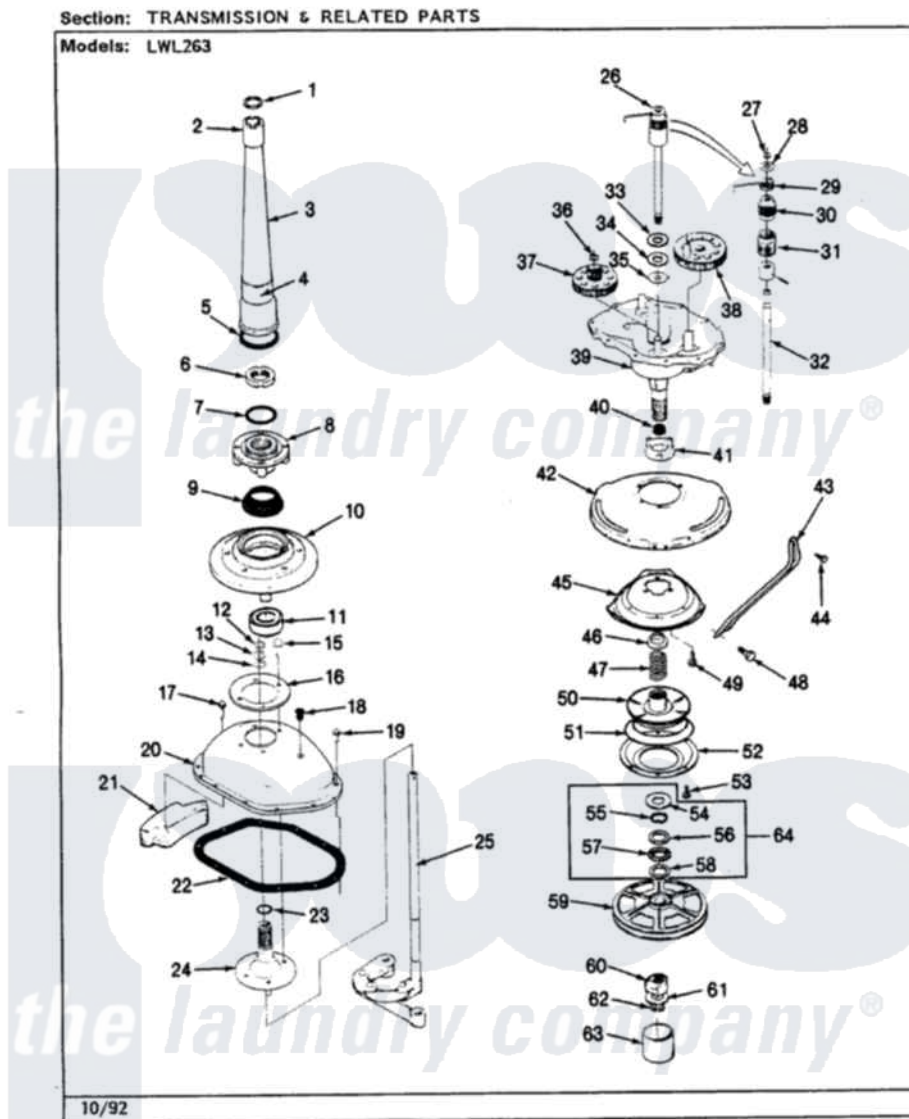

Norge LWL263H 06 - TRANSMISSION & RELATED PARTS (REV. G-L)

Norge Residential Norge LWL263H Washer Parts Parts Diagram 06 - TRANSMISSION & RELATED PARTS (REV. G-L)
Click on the part number to view part

Item	Original Part Number	Replaced By	Status	Part Description
1	25-7941			"O" Ring, Agr Drive Shaft
2	35-2835	21001066		Bearing, Centerpost
3	35-2792	21001401		Center Pos
4	33-6790			Bearing, Agitator
"	35-2983		Not Available	CENTERPOST ASSY.
5	35-2906			Seal, Centerpost Bottom
6	35-2791			Nut, Spin Tube
7	25-7938			"O" Ring, Basket Drive Hub
8	35-3647	W10219156		Tub Seal
"	35-2715		Not Available	BASKET DRIVE HUB ASSY
9	35-2974			Tub Seal/Hub Assembly
10	35-2716	12001561		Bearing And Seal Housing Assembly
11	35-2972	12001561		Bearing And Seal Housing Assembly
"	35-2205			Bearing, Spin
12	25-7940		Not Available	RING, RETAINING (AG.