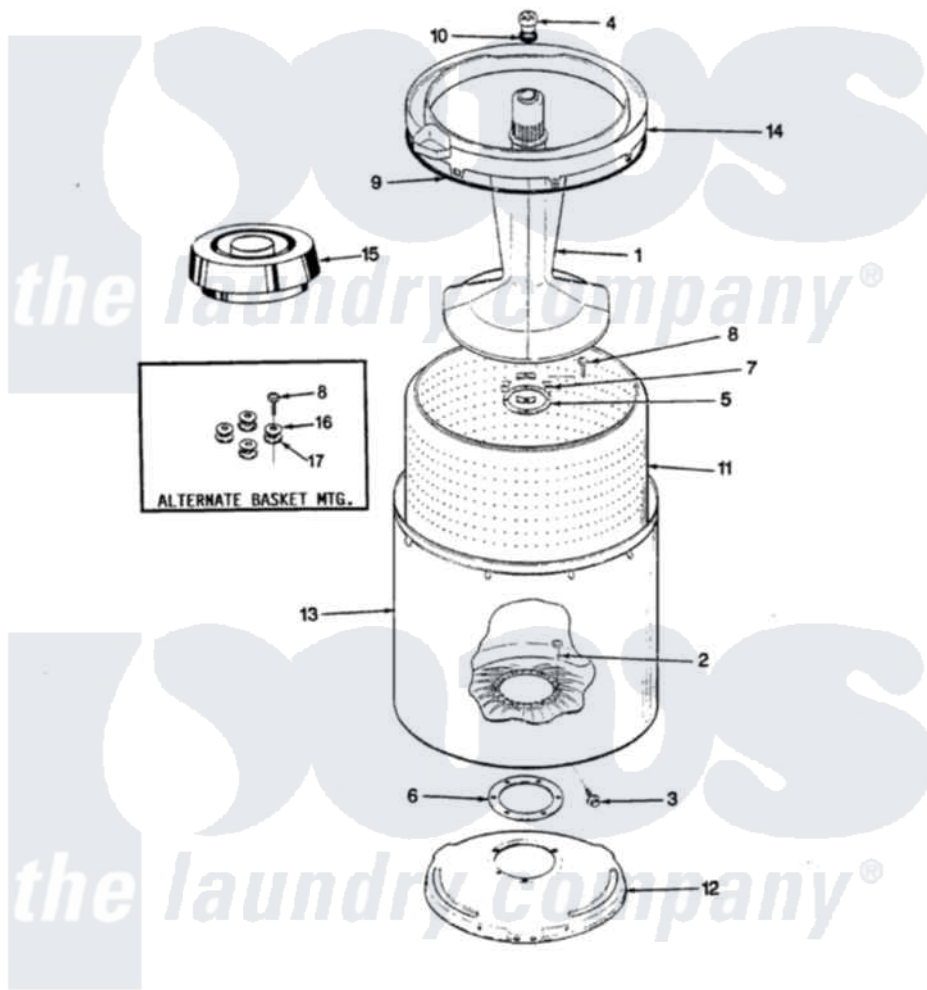

Norge LWL263H 07 - TUB (REV. E-F)

SECTION: TUB
MODEL: LWL263

Issue Date: 6/90

Norge [Residential Norge LWL263H Washer Parts](#) Parts Diagram 07 - TUB (REV. E-F)
Click on the part number to view part

Item	Original Part Number	Replaced By	Status	Part Description
1	35-2371	33-4352		Agitator
2	35-2062	21001063		Screw, Shoulder
3	25-7914	22002933		Screw
4	33-6241			Cap
5	33-8959			Gasket
6	35-2061			Gasket, Tub To Housing
7	33-8799		Not Available	REINF PLATE
8	25-7783	4356852		Screw
9	35-2328			Seal, Tub Top
10	25-7330			Rubber Washer
11	35-2381		Not Available	BASKET ASSY-WHITE
12	35-2529		Not Available	TUB SUPPORT
13	35-2038			Tub
14	35-2262		Not Available	SHIELD, TUB TOP
"	35-2034		Not Available	TOP, TUB
15	35-2550			Dispenser, Rinse