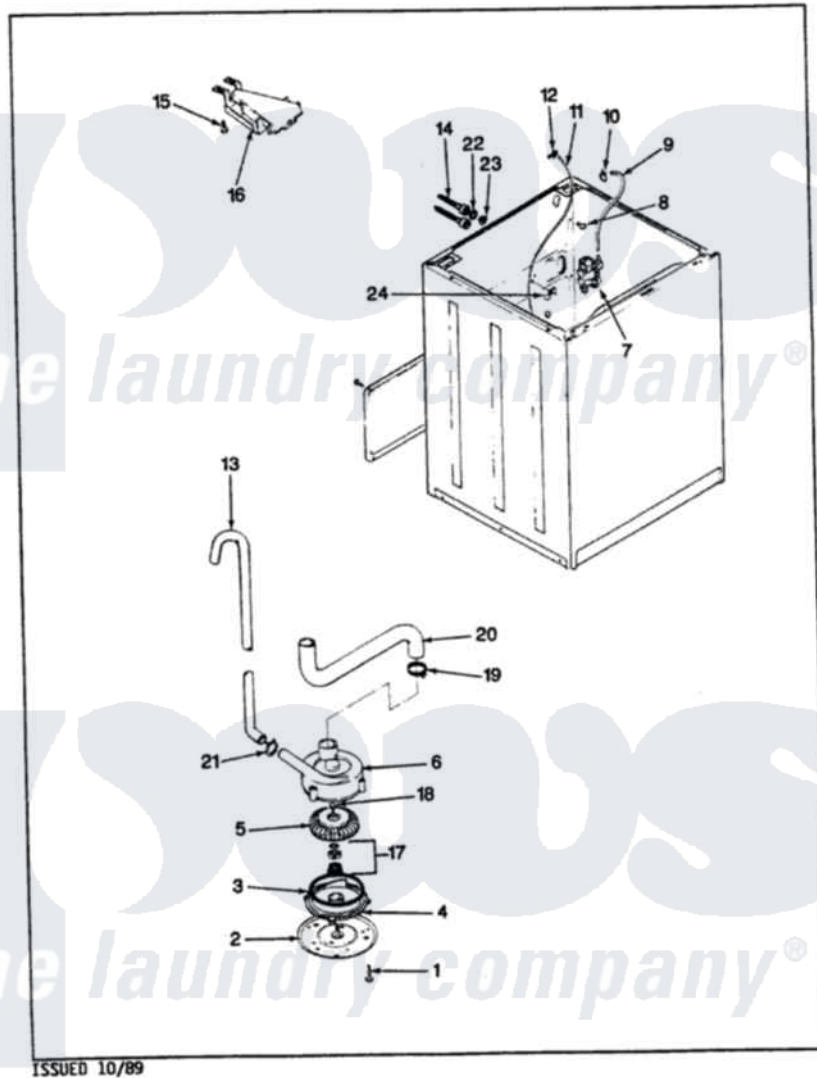

Norge LWL263H 09 - WATER CARRYING & PUMP ASSY. (REV. E-F)

NORGE LWL263 WATER CARRYING & PUMP ASSEMBLY

Norge Residential Norge LWL263H Washer Parts Parts Diagram 09 - WATER CARRYING & PUMP ASSY. (REV. E-F)
 Click on the part number to view part

Item	Original Part Number	Replaced By	Status	Part Description
1	25-7405	3196164		Screw
2	33-6035		Not Available	PLATE & PULLEY ASSY.
3	33-6032			Gasket
4	35-2058			Base, Pump
5	35-2057	35-6465		Pump Assem
6	35-2099	35-6465		Pump Assem
"	35-2056		Not Available	HOUSING, PUMP
7	35-2375			Valve, Water Mixing-230V
"	25-7220			Clip, Cabinet Top
8	25-7867	596669		Clamp, Manifold
9	35-2378	12002749		Hose, Flume Kit
10	25-7867	596669		Clamp, Manifold
11	35-2322	21001748		Hose, Pressure Switch
"	35-2261		Not Available	PAD, PRESSURE SWITCH HOSE
12	33-6099			Clamp
13	33-9436	211704		Hose, Drain

14	33-7046	89503	Hose-Inlet
"	35-0873	76313	Hosefill
15	25-3092	90767	Screw, 8A X 3/8 HeX Washer Head Tapping
16	35-2051	21001760	Flume Assembly / Water Diverter
17	35-0707		Seal, Seat And "O" Ring
18	25-7894	W10001180	Screw
19	25-6069	Not Available	CORBIN CLAMP
20	35-2131	Not Available	HOSE, SUMP TO PUMP
21	25-7080	285655	Clamp, Hose
22	25-7948	W10309247	Screw
23	33-7313	33-4264N	Strainer And Washer Kit
24	33-6099		Clamp