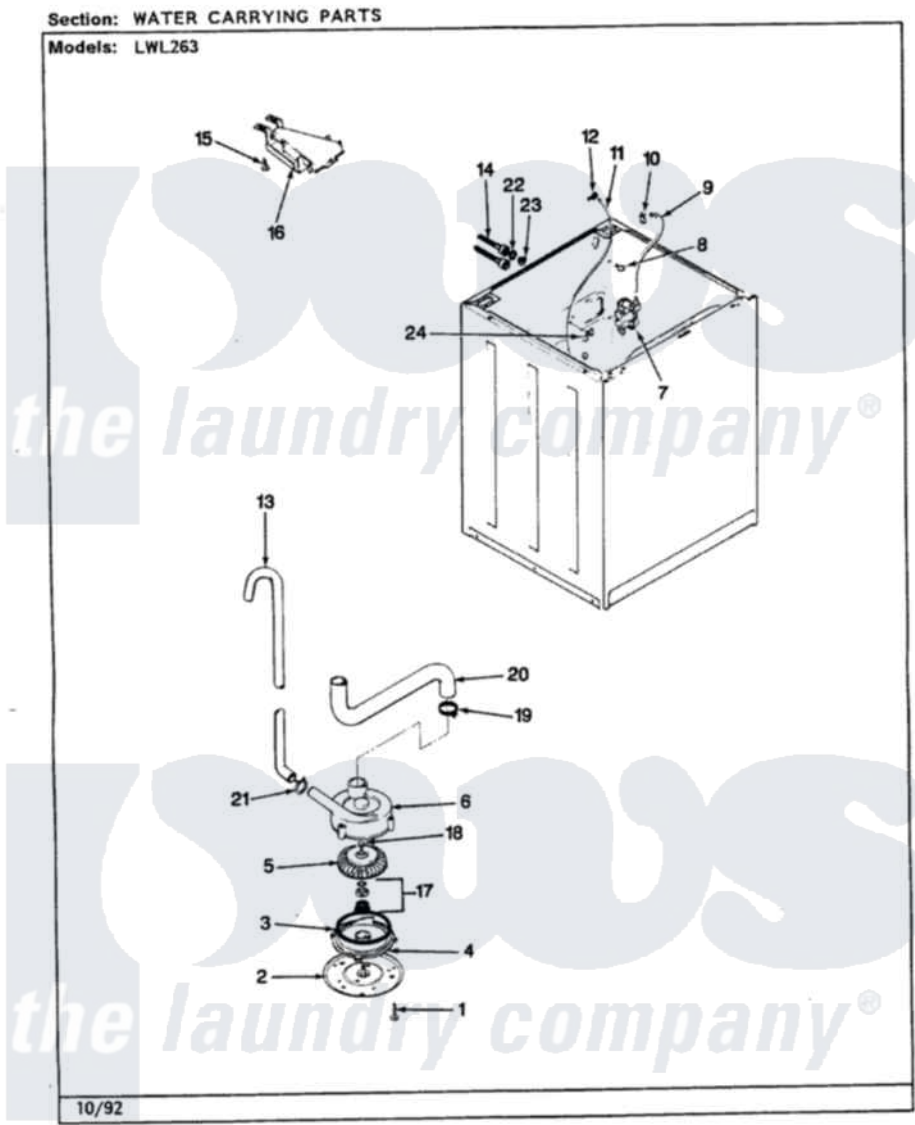

Norge LWL263H 10 - WATER CARRYING (REV. G-L)

Norge Residential Norge LWL263H Washer Parts Parts Diagram 10 - WATER CARRYING (REV. G-L)
Click on the part number to view part

Item	Original Part Number	Replaced By	Status	Part Description
1	25-7405	3196164		Screw
2	33-6035		Not Available	PLATE & PULLEY ASSY.
3	33-6032			Gasket
4	35-2058			Base, Pump
5	35-2057	35-6465		Pump Assem
6	35-2099	35-6465		Pump Assem
"	35-2344			Restrictor, Flow
"	35-2056		Not Available	HOUSING, PUMP
7	25-7220			Clip, Cabinet Top
"	35-2374	35-2374N		Valve, Water
8	25-7867	596669		Clamp, Manifold
9	35-2378	12002749		Hose, Flume Kit
10	25-7867	596669		Clamp, Manifold
11	35-2322	21001748		Hose, Pressure Switch
"	35-2261		Not Available	PAD, PRESSURE SWITCH HOSE
12	33-6099			Clamp

13	35-2896	211704	Hose, Drain
14	35-0873	76313	Hosefill
"	33-7046	89503	Hose-Inlet
15	25-3092	90767	Screw, 8A X 3/8 HeX Washer Head Tapping
16	35-2051	21001760	Flume Assembly / Water Diverter
17	35-0707		Seal, Seat And "O" Ring
18	25-7894	W10001180	Screw
19	25-6069	Not Available	CORBIN CLAMP
"	25-6068	285655	Clamp, Hose
20	35-3584	21001915	Hose, Tub To Pump
"	35-2982		Hose Tub To Pump
21	25-7080	285655	Clamp, Hose
22	25-7048		Washer
23	33-7313	33-4264N	Strainer And Washer Kit
24	25-7796	596669	Clamp, Manifold