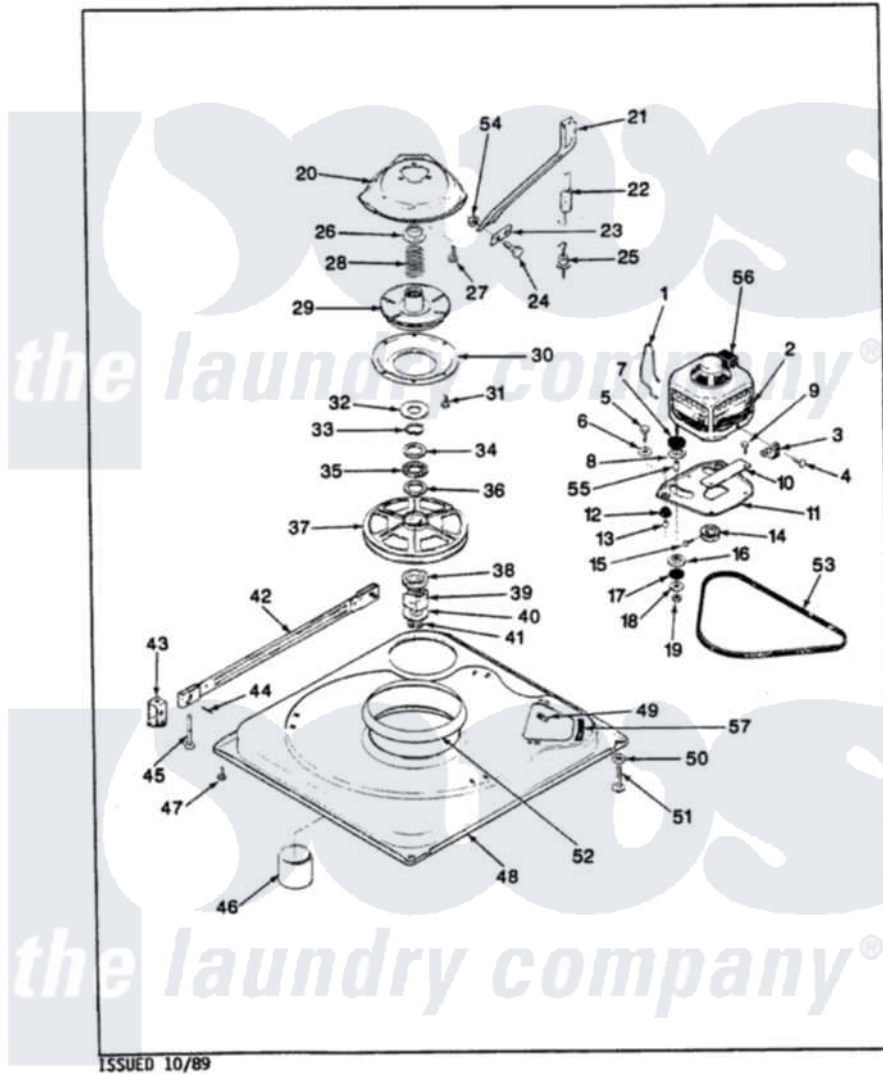

Norge LWL263W 01 - BASE & DRIVE (REV. E-F)

NORGE LWL263 BASE & DRIVE

ISSUED 10/89

Norge Residential Norge LWL263W Washer Parts Parts Diagram 01 - BASE & DRIVE (REV. E-F)
 Click on the part number to view part

Item	Original Part Number	Replaced By	Status	Part Description
1	35-0235			Spring, Motor Pivot
2	35-2215	LA-2003		Motor Replacement Kit
"	LA-2003			Motor Replacement Kit
3	33-9945			Slide, Foot
4	25-7418	33001178		Back, Tumbler
5	25-7833	21001977		Screw
6	25-7834			Washer, Motor/Base Screw
7	33-9946			Isolator, Motor
8	33-9944	35-3570		Washer, Motor Pivot
9	25-3083	212951		Screw, No.6-32 X 1/4 Inch
10	33-9947		Not Available	DBL.PIVOT SLIDE
11	35-2021	21001783		Plate And Screw Assembly
12	33-9941	35-3646		Isolator, Motor Plate
13	25-7831			Spacer, Mounting
14	35-2124	W10143344		Pulley
15	25-7117			Set Screw