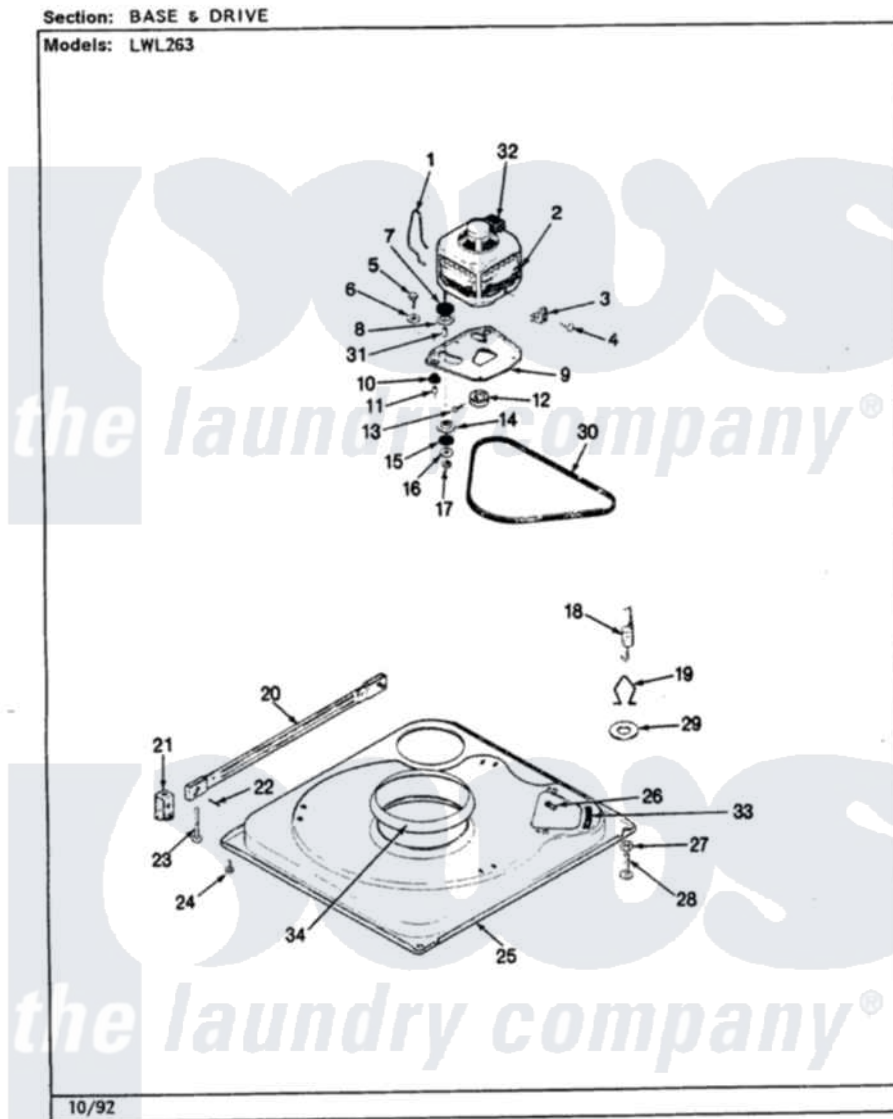

Norge LWL263W 02 - BASE & DRIVE (REV. G-L)

Norge Residential Norge LWL263W Washer Parts Parts Diagram 02 - BASE & DRIVE (REV. G-L)
Click on the part number to view part

Item	Original Part Number	Replaced By	Status	Part Description
1	35-0235			Spring, Motor Pivot
2	LA-2003			Motor Replacement Kit
"	35-2215	LA-2003		Motor Replacement Kit
3	33-9945			Slide, Foot
4	25-7418	33001178		Back, Tumbler
5	25-7833	21001977		Screw
6	25-7834			Washer, Motor/Base Screw
7	33-9946			Isolator, Motor
8	33-9944	35-3570		Washer, Motor Pivot
9	35-2810	21001783		Plate And Screw Assembly
10	33-9941	35-3646		Isolator, Motor Plate
11	25-7831			Spacer, Mounting
12	35-2124	W10143344		Pulley
13	25-7117			Set Screw
14	33-9943	35-3571		Slide, Motor Pivot
15	33-9967			Washer, Motor Isolator

16	25-7047		Washer, Flat
17	25-7325	Y707702	Locknut
18	35-2681		Not Available
"	35-3658		SPRING, SUSPENSION
			Spring, Suspension
19	35-2976		Not Available
			HOOK, SUSPENSION SPRING
20	35-2049	21001881	Bar, Stabilizer
21	35-2046		Bracket, Stabilizer
22	35-2052		Pin, Stabilizer
23	35-2050	22004469	Leg And Foot Self Stabalizing
24	25-7828	489483	Screw 10-32 X 1/2
"	35-2039		Not Available
			PAD, FOOT
25	35-2984		Not Available
			BASE
26	25-7838	25-7845	Speednut, Motor
27	25-7915		Hex Nut
28	35-0837	25001119	Foot And Pad Assembly
"	35-0772	25001119	Foot And Pad Assembly
29	Y25-7951		Washer, Suspension Hook
30	35-2320	21352320	Belt, Drive
31	25-7830		Spacer
32	33-9765		Switch, Motor
33	35-2065		Pad, Motor Plate
34	35-2357	21002026	Snubber