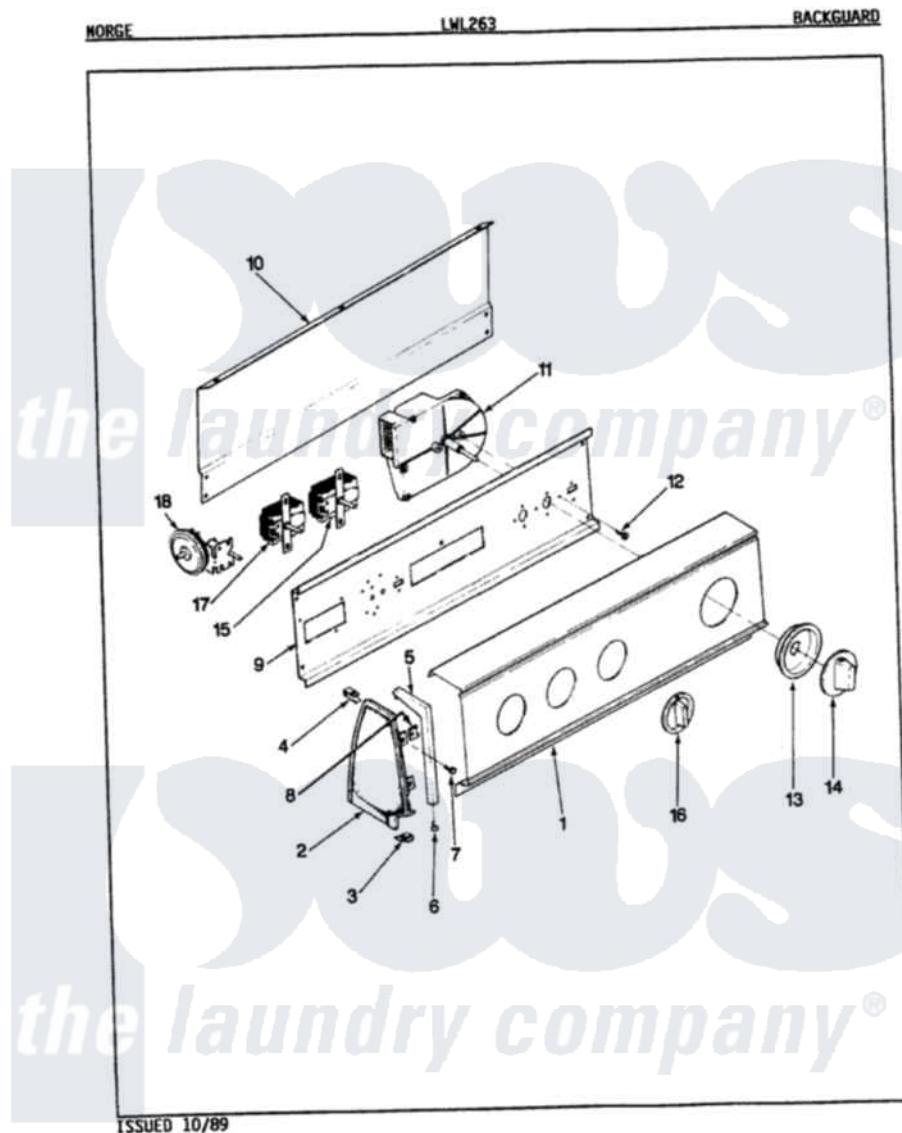

# Norge LWL263W 03 - CONTROL PANEL (REV. E-F)

Norge Residential Norge LWL263W Washer Parts Parts Diagram 03 - CONTROL PANEL (REV. E-F)  
 Click on the part number to view part

Item	Original Part Number	Replaced By	Status	Part Description
1	<a href="#">25-7702</a>			Speedclip, End Cap To Control Panel
"	<a href="#">25-7793</a>			Screw
"	35-2178		Not Available	CONTROL PANEL
2	35-2488	<a href="#">21001452</a>		Cap- End
"	35-2487	<a href="#">21001451</a>		Cap- End
3	34-9487		Not Available	PLATE, REINFORCEMENT
"	<a href="#">25-7851</a>			Speedclip, End Cap To Top
"	25-7697	<a href="#">25-2219</a>		Screw
4	<a href="#">25-7852</a>			Speedclip, Rr Shld To End Cap
"	25-7435	<a href="#">33002917</a>		Screw, No.10-16
5	53-0277		Not Available	TRIM, END CAP (RT)
"	53-0278		Not Available	TRIM, END CAP (LT)
6	<a href="#">25-7760</a>			Screw
7	25-3092	<a href="#">90767</a>		Screw, 8A X 3/8 HeX Washer Head Tapping

8	<a href="#">25-7702</a>		Speedclip, End Cap To Control Panel
9	<a href="#">53-1676</a>		Shield, Control
10	<a href="#">25-3457</a>		Screw, Sems
"	25-3092	<a href="#">90767</a>	Screw, 8A X 3/8 HeX Washer Head Tapping
"	25-7853	<a href="#">25-7933</a>	Ring, Retaining
"	35-2688	<a href="#">21001460</a>	Shield, Rear
11	35-2325	<a href="#">35-2789</a>	Timer
12	25-0205	<a href="#">216412</a>	Screw, Bracket To Timer
13	35-2255	<a href="#">21001497</a>	Skirt Ri
14	35-2485	<a href="#">12500058</a>	Knob Ski
15	35-0114		Not Available TEMP SWITCH
"	25-3092	<a href="#">90767</a>	Screw, 8A X 3/8 HeX Washer Head Tapping
16	35-2186		Not Available KNOB, SELECTOR
17	35-2193		Not Available SWITCH, ROTARY SPEED
"	25-3092	<a href="#">90767</a>	Screw, 8A X 3/8 HeX Washer Head Tapping
18	<a href="#">35-0782</a>		Pressure Switch
"	25-3092	<a href="#">90767</a>	Screw, 8A X 3/8 HeX Washer Head Tapping
19	33-8304		Not Available MANUAL, USE & CARE