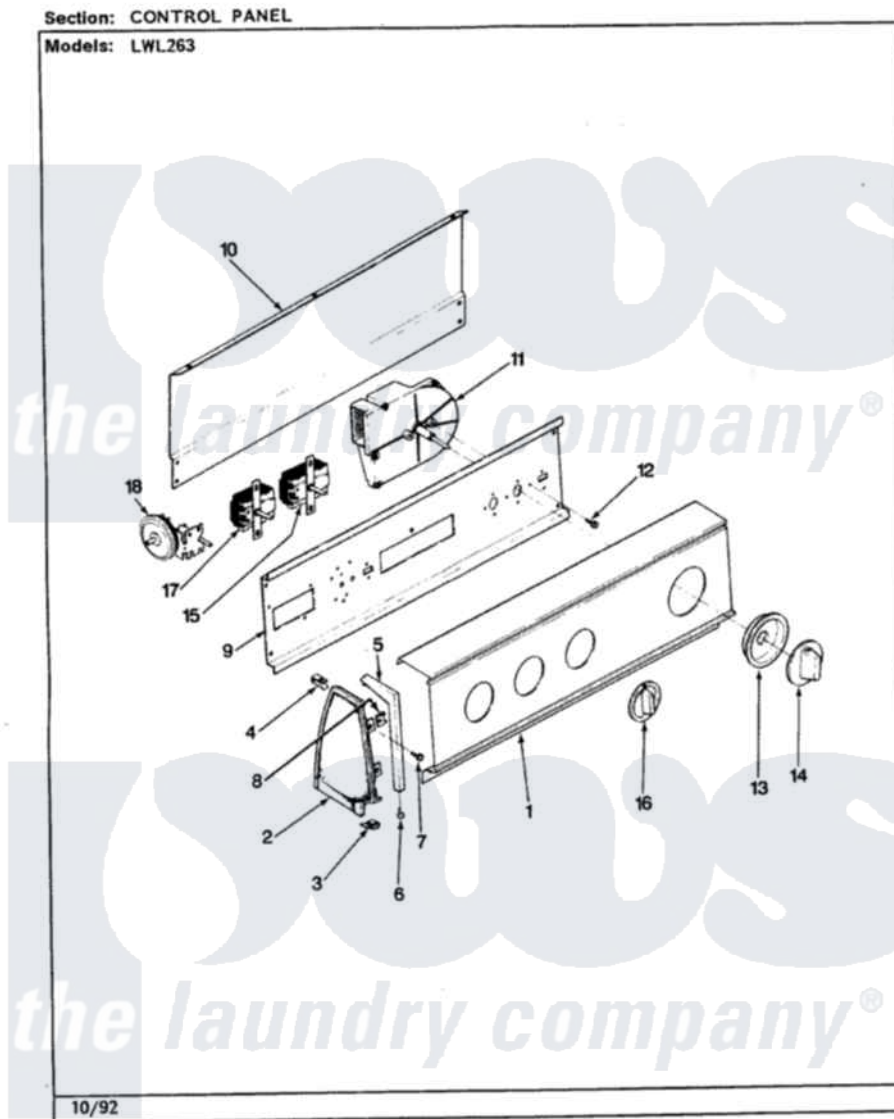

Norge LWL263W 04 - CONTROL PANEL (REV. G-L)

Norge Residential Norge LWL263W Washer Parts Parts Diagram 04 - CONTROL PANEL (REV. G-L)
Click on the part number to view part

Item	Original Part Number	Replaced By	Status	Part Description
1	25-7702			Speedclip, End Cap To Control Panel
"	25-7793			Screw
"	35-2178		Not Available	CONTROL PANEL
2	35-2488	21001452		Cap- End
"	35-2487	21001451		Cap- End
3	25-7851			Speedclip, End Cap To Top
"	25-7697	25-2219		Screw
"	34-9487		Not Available	PLATE, REINFORCEMENT
4	25-7852			Speedclip, Rr Shld To End Cap
"	25-7435	33002917		Screw, No.10-16
5	53-0277		Not Available	TRIM, END CAP (RT)
"	53-0278		Not Available	TRIM, END CAP (LT)
6	25-7760			Screw
7	25-3092	90767		Screw, 8A X 3/8 HeX Washer Head Tapping

8	25-7702		Speedclip, End Cap To Control Panel
9	53-1676		Shield, Control
10	25-3457		Screw, Sems
"	25-3092	90767	Screw, 8A X 3/8 HeX Washer Head Tapping
"	25-7853	25-7933	Ring, Retaining
"	35-2688	21001460	Shield, Rear
11	35-2325	35-2789	Timer
12	25-0205	216412	Screw, Bracket To Timer
13	35-2255	21001497	Skirt Ri
14	35-2485	12500058	Knob Ski
15	25-3092	90767	Screw, 8A X 3/8 HeX Washer Head Tapping
"	35-0114	Not Available	TEMP SWITCH
16	35-2186	Not Available	KNOB, SELECTOR
17	35-2193	Not Available	SWITCH, ROTARY SPEED
"	25-3092	90767	Screw, 8A X 3/8 HeX Washer Head Tapping
18	35-0782		Pressure Switch
"	25-3092	90767	Screw, 8A X 3/8 HeX Washer Head Tapping
"	35-3283	21001554	Switch, Water Level
19	35-3091	Not Available	MANUAL, USE & CARE