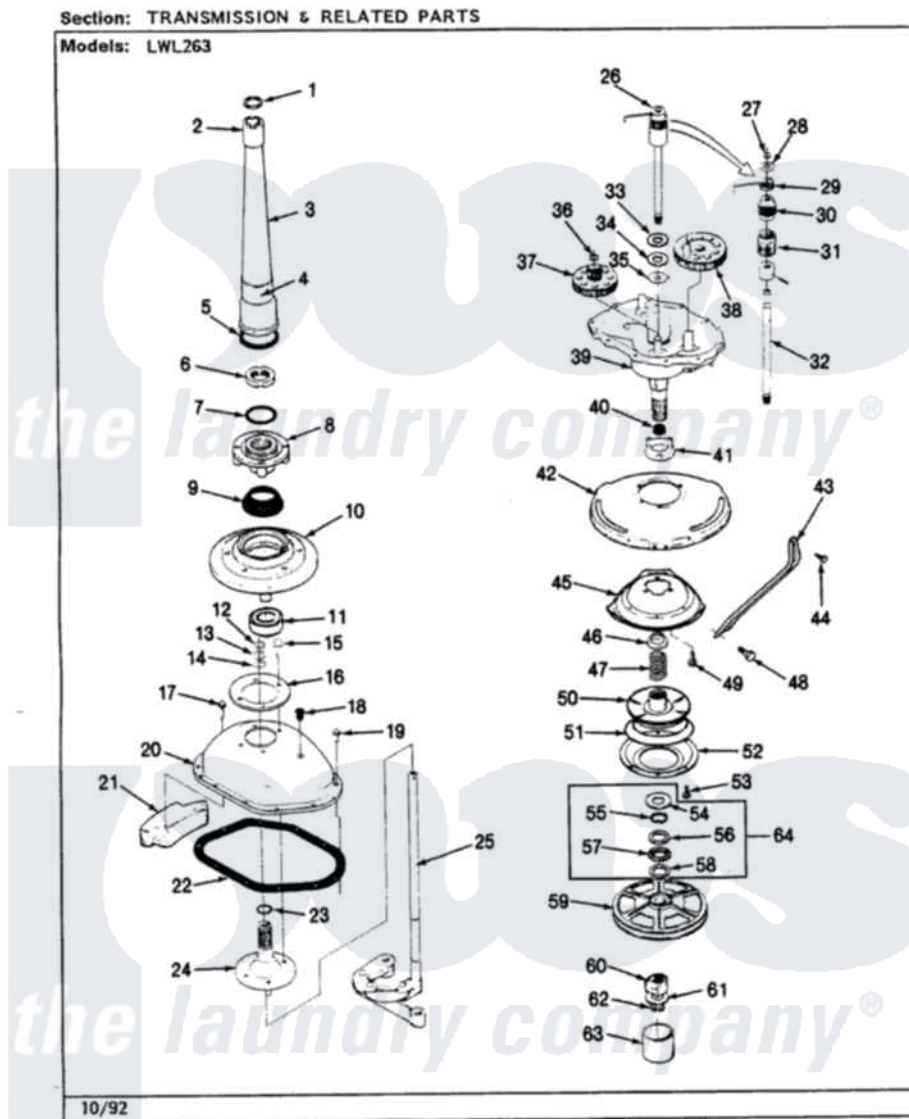

# Norge LWL263W 08 - TRANSMISSION & RELATED PARTS (REV. G-L)

Norge Residential Norge LWL263W Washer Parts Parts Diagram 08 - TRANSMISSION & RELATED PARTS (REV. G-L)  
Click on the part number to view part

Item	Original Part Number	Replaced By	Status	Part Description
1	<a href="#">25-7941</a>			"O" Ring, Agr Drive Shaft
2	35-2835	<a href="#">21001066</a>		Bearing, Centerpost
3	35-2792	<a href="#">21001401</a>		Center Pos
4	<a href="#">33-6790</a>			Bearing, Agitator
"	35-2983		Not Available	CENTERPOST ASSY.
5	<a href="#">35-2906</a>			Seal, Centerpost Bottom
6	<a href="#">35-2791</a>			Nut, Spin Tube
7	<a href="#">25-7938</a>			"O" Ring, Basket Drive Hub
8	35-3647	<a href="#">W10219156</a>		Tub Seal
"	35-2715		Not Available	BASKET DRIVE HUB ASSY
9	<a href="#">35-2974</a>			Tub Seal/Hub Assembly
10	35-2716	<a href="#">12001561</a>		Bearing And Seal Housing Assembly
11	35-2972	<a href="#">12001561</a>		Bearing And Seal Housing Assembly
"	<a href="#">35-2205</a>			Bearing, Spin
12	25-7940		Not Available	RING, RETAINING (AG.