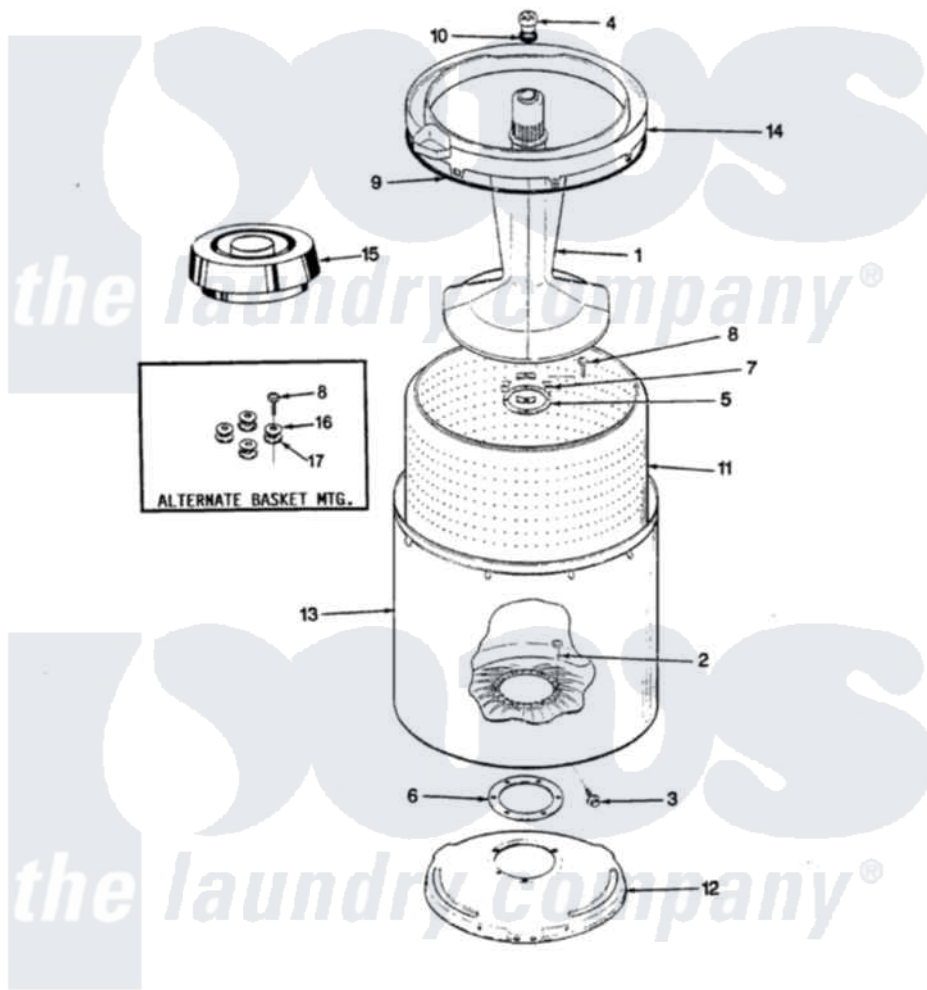

# Norge LWL263W 09 - TUB (REV. E-F)

SECTION: TUB  
MODEL: LWL263

Issue Date: 6/90

Norge Residential Norge LWL263W Washer Parts Parts Diagram 09 - TUB (REV. E-F)  
Click on the part number to view part

Item	Original Part Number	Replaced By	Status	Part Description
1	35-2371	<a href="#">33-4352</a>		Agitator
2	35-2062	<a href="#">21001063</a>		Screw, Shoulder
3	25-7914	<a href="#">22002933</a>		Screw
4	<a href="#">33-6241</a>			Cap
5	<a href="#">33-8959</a>			Gasket
6	<a href="#">35-2061</a>			Gasket, Tub To Housing
7	33-8799		Not Available	REINF PLATE
8	25-7783	<a href="#">4356852</a>		Screw
9	<a href="#">35-2328</a>			Seal, Tub Top
10	<a href="#">25-7330</a>			Rubber Washer
11	35-2381		Not Available	BASKET ASSY-WHITE
12	35-2529		Not Available	TUB SUPPORT
13	<a href="#">35-2038</a>			Tub
14	35-2262		Not Available	SHIELD, TUB TOP
"	35-2034		Not Available	TOP, TUB
15	<a href="#">35-2550</a>			Dispenser, Rinse