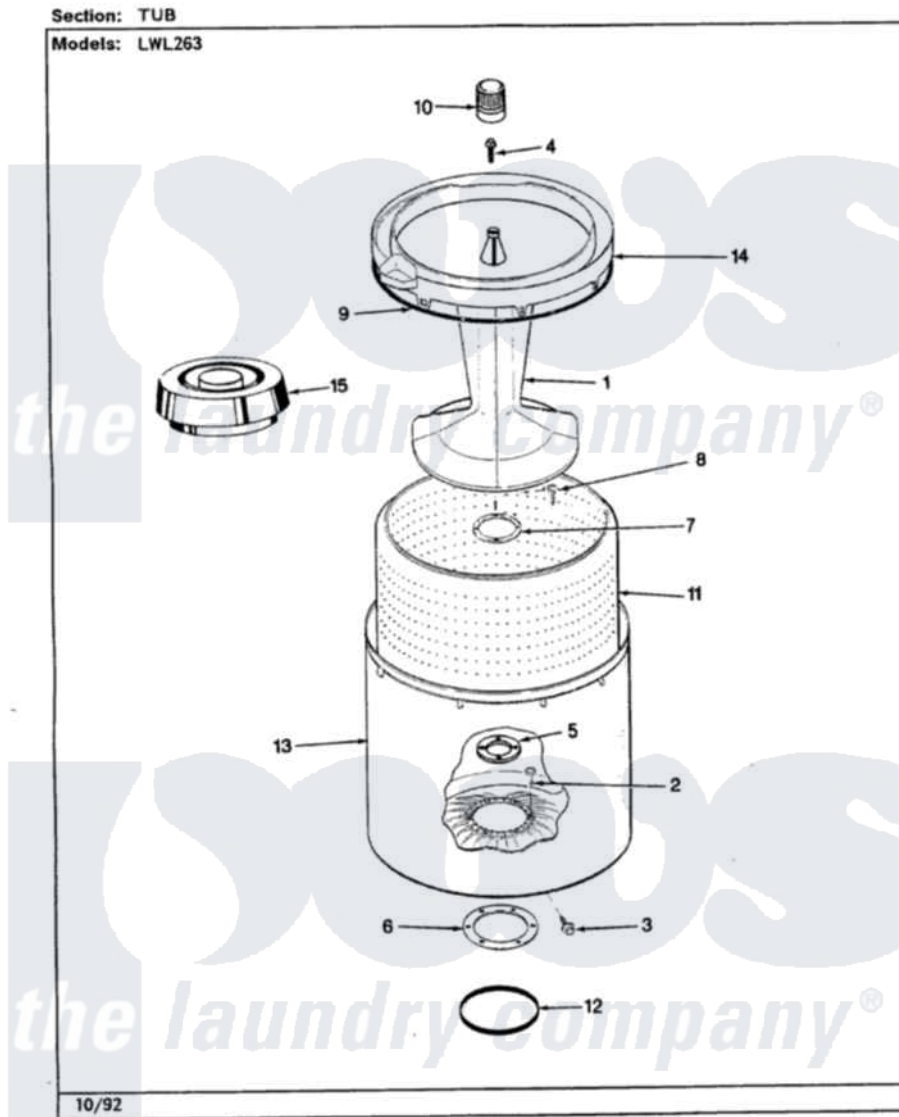

Norge LWL263W 10 - TUB (REV. G-L)

Norge Residential Norge LWL263W Washer Parts Parts Diagram 10 - TUB (REV. G-L)
Click on the part number to view part

Item	Original Part Number	Replaced By	Status	Part Description
1	35-3580			Agitator
"	35-2717	35-3580		Agitator
2	25-7947	21001063		Screw, Shoulder
3	25-7953	22002933		Screw
4	25-7948	W10309247		Screw
5	35-3685			Gasket, Basket To Centerpost
"	35-2980	35-3685		Gasket, Basket To Centerpost
6	35-3686			Gasket, Tub To Housing
"	35-2979			Gasket, Tub/Hsg
7	35-3014			Gasket And Reinf. Plate Assembly
8	25-7783	4356852		Screw
9	35-2328			Seal, Tub Top
10	35-2733			Cap, Agitator
11	35-3016		Not Available	BASKET ASSY
12	35-2978			Seal, Tub/Housing
13	35-3700			Tub Assembly

"	35-2952	35-3700	Tub Assembly
14	35-2262	Not Available	SHIELD, TUB TOP
"	35-2034	Not Available	TOP, TUB
"	35-3578	Not Available	TOP, TUB
15	35-2550		Dispenser, Rinse