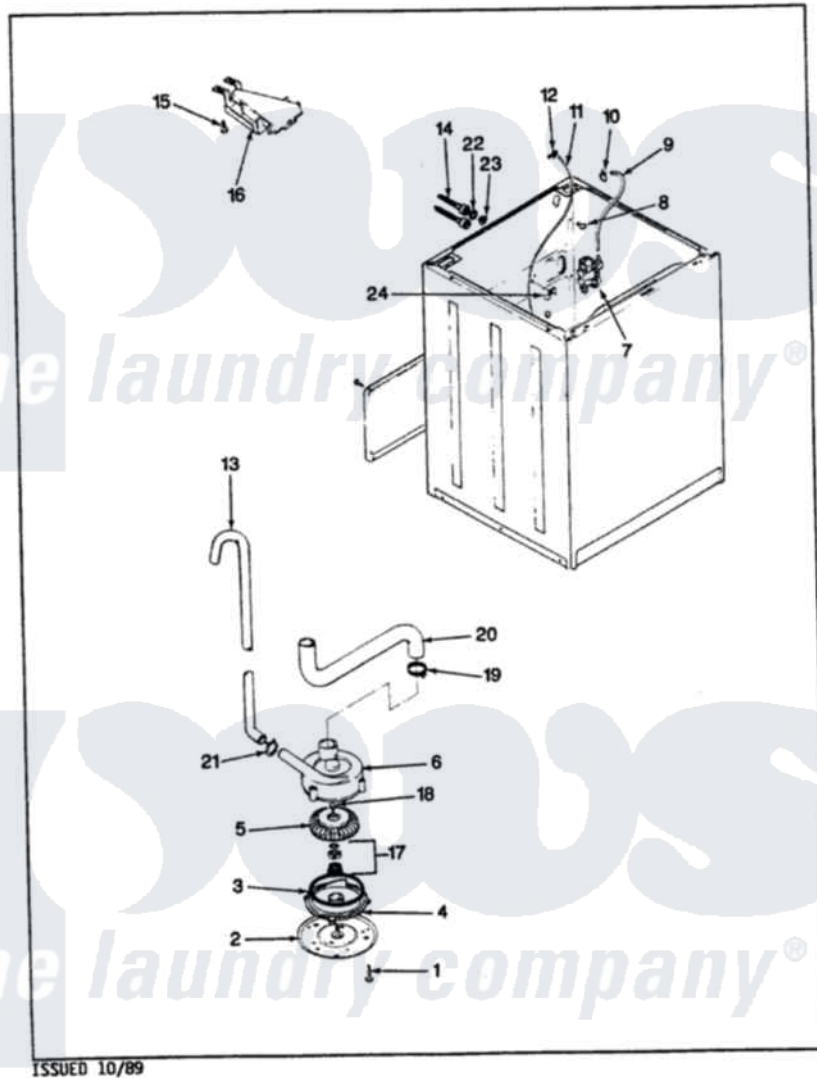

Norge LWL263W 11 - WATER CARRYING & PUMP ASSY. (REV. E-F)

NORGE LWL263 WATER CARRYING & PUMP ASSEMBLY

Norge Residential Norge LWL263W Washer Parts Parts Diagram 11 - WATER CARRYING & PUMP ASSY. (REV. E-F)
 Click on the part number to view part

Item	Original Part Number	Replaced By	Status	Part Description
1	25-7405	3196164		Screw
2	33-6035		Not Available	PLATE & PULLEY ASSY.
3	33-6032			Gasket
4	35-2058			Base, Pump
5	35-2057	35-6465		Pump Assem
6	35-2099	35-6465		Pump Assem
"	35-2056		Not Available	HOUSING, PUMP
7	35-2375			Valve, Water Mixing-230V
"	25-7220			Clip, Cabinet Top
8	25-7867	596669		Clamp, Manifold
9	35-2378	12002749		Hose, Flume Kit
10	25-7867	596669		Clamp, Manifold
11	35-2322	21001748		Hose, Pressure Switch
"	35-2261		Not Available	PAD, PRESSURE SWITCH HOSE
12	33-6099			Clamp
13	33-9436	211704		Hose, Drain

14	33-7046	89503	Hose-Inlet
"	35-0873	76313	Hosefill
15	25-3092	90767	Screw, 8A X 3/8 HeX Washer Head Tapping
16	35-2051	21001760	Flume Assembly / Water Diverter
17	35-0707		Seal, Seat And "O" Ring
18	25-7894	W10001180	Screw
19	25-6069	Not Available	CORBIN CLAMP
20	35-2131	Not Available	HOSE, SUMP TO PUMP
21	25-7080	285655	Clamp, Hose
22	25-7948	W10309247	Screw
23	33-7313	33-4264N	Strainer And Washer Kit
24	33-6099		Clamp