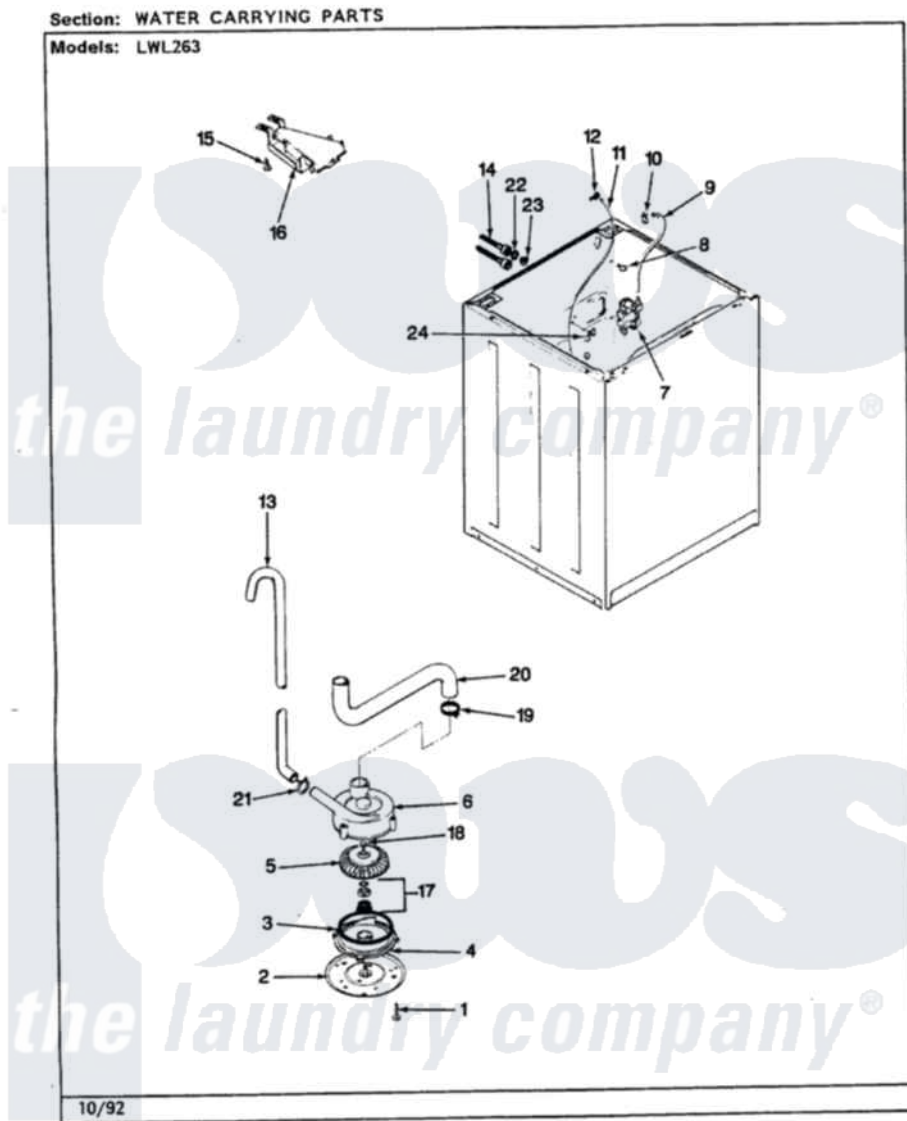

Norge LWL263W 12 - WATER CARRYING (REV. G-L)

Norge Residential Norge LWL263W Washer Parts Parts Diagram 12 - WATER CARRYING (REV. G-L)
Click on the part number to view part

Item	Original Part Number	Replaced By	Status	Part Description
1	25-7405	3196164		Screw
2	33-6035		Not Available	PLATE & PULLEY ASSY.
3	33-6032			Gasket
4	35-2058			Base, Pump
5	35-2057	35-6465		Pump Assem
6	35-2099	35-6465		Pump Assem
"	35-2344			Restrictor, Flow
"	35-2056		Not Available	HOUSING, PUMP
7	25-7220			Clip, Cabinet Top
"	35-2374	35-2374N		Valve, Water
8	25-7867	596669		Clamp, Manifold
9	35-2378	12002749		Hose, Flume Kit
10	25-7867	596669		Clamp, Manifold
11	35-2322	21001748		Hose, Pressure Switch
"	35-2261		Not Available	PAD, PRESSURE SWITCH HOSE
12	33-6099			Clamp

13	35-2896	211704	Hose, Drain
14	35-0873	76313	Hosefill
"	33-7046	89503	Hose-Inlet
15	25-3092	90767	Screw, 8A X 3/8 HeX Washer Head Tapping
16	35-2051	21001760	Flume Assembly / Water Diverter
17	35-0707		Seal, Seat And "O" Ring
18	25-7894	W10001180	Screw
19	25-6069	Not Available	CORBIN CLAMP
"	25-6068	285655	Clamp, Hose
20	35-3584	21001915	Hose, Tub To Pump
"	35-2982		Hose Tub To Pump
21	25-7080	285655	Clamp, Hose
22	25-7048		Washer
23	33-7313	33-4264N	Strainer And Washer Kit
24	25-7796	596669	Clamp, Manifold