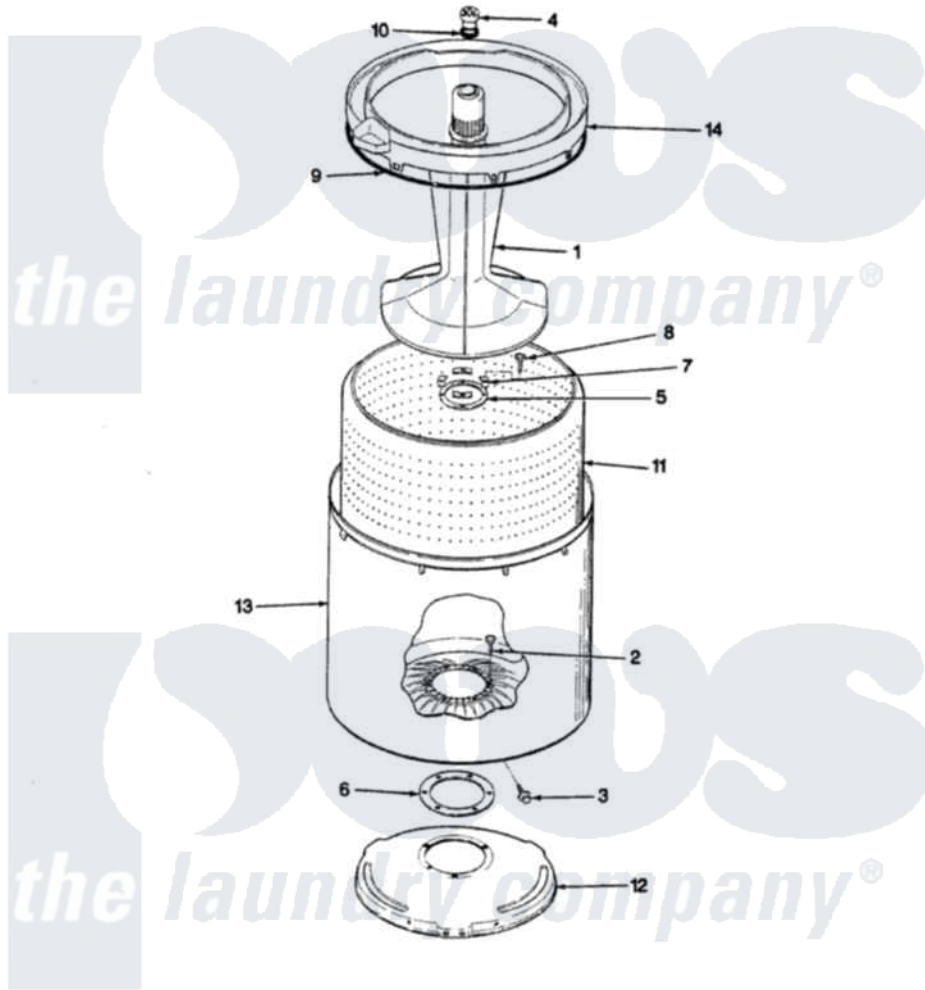

Norge LWM201W 09 - TUB

SECTION: TUB
MODEL: LWM201

Issue Date: 4/90

Norge Residential Norge LWM201W Washer Parts Parts Diagram 09 - TUB
Click on the part number to view part

Item	Original Part Number	Replaced By	Status	Part Description
1	35-2456	33-4352		Agitator
2	35-2062	21001063		Screw, Shoulder
3	25-7914	22002933		Screw
4	33-6241			Cap
5	35-2060			Seal, Tub To Housing
6	35-2061			Gasket, Tub To Housing
7	35-8799		Not Available	REINFORCEMENT PLATE
8	25-7783	4356852		Screw
9	35-2328			Seal, Tub Top
10	25-7330			Rubber Washer
11	35-2508		Not Available	BASKET WHITE
12	35-2023			Tub Support
13	35-2038			Tub
14	35-2262		Not Available	SHIELD, TUB TOP
"	35-2034		Not Available	TOP, TUB