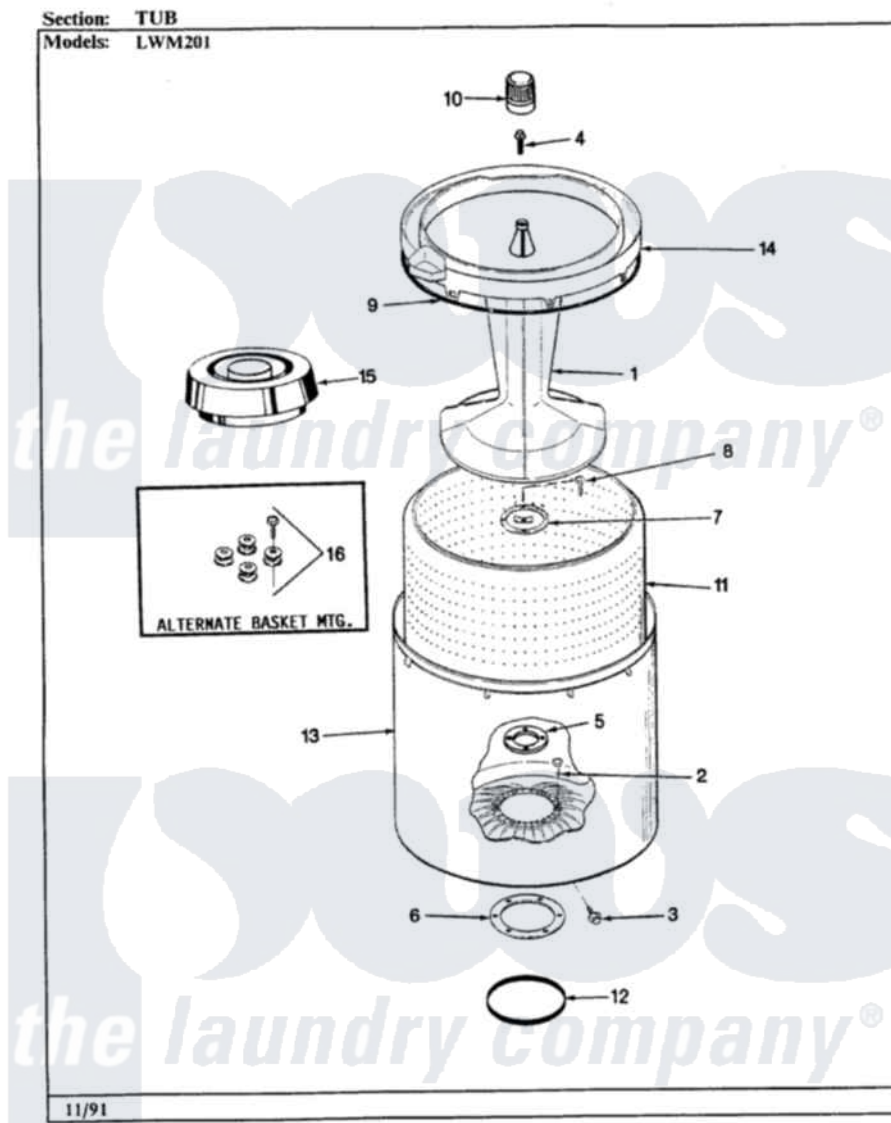

Norge LWM201W 10 - TUB (REV. A)

Norge [Residential Norge LWM201W Washer Parts](#) Parts Diagram 10 - TUB (REV. A)

[Click on the part number to view part](#)

Item	Original Part Number	Replaced By	Status	Part Description
1	35-2717	35-3580		Agitator
2	25-7949		Not Available	RING, RETAINING (AG. SHAFT)
3	25-7953	22002933		Screw
4	25-7948	W10309247		Screw
5	35-2980	35-3685		Gasket, Basket To Centerpost
6	35-2979			Gasket, Tub/Hsg
7	35-3014			Gasket And Reinf. Plate Assembly
8	25-7783	4356852		Screw
9	35-2328			Seal, Tub Top
10	35-2733			Cap, Agitator
11	35-3016		Not Available	BASKET ASSY
12	35-2978			Seal, Tub/Housing
13	35-2952	35-3700		Tub Assembly
14	35-2262		Not Available	SHIELD, TUB TOP
"	35-2034		Not Available	TOP, TUB

15 W10124350

Not Available

NOT REQUIRED PART OR
SEE NOTE

16 35-2912

Not Available

SCREW & WASHER ASSY.