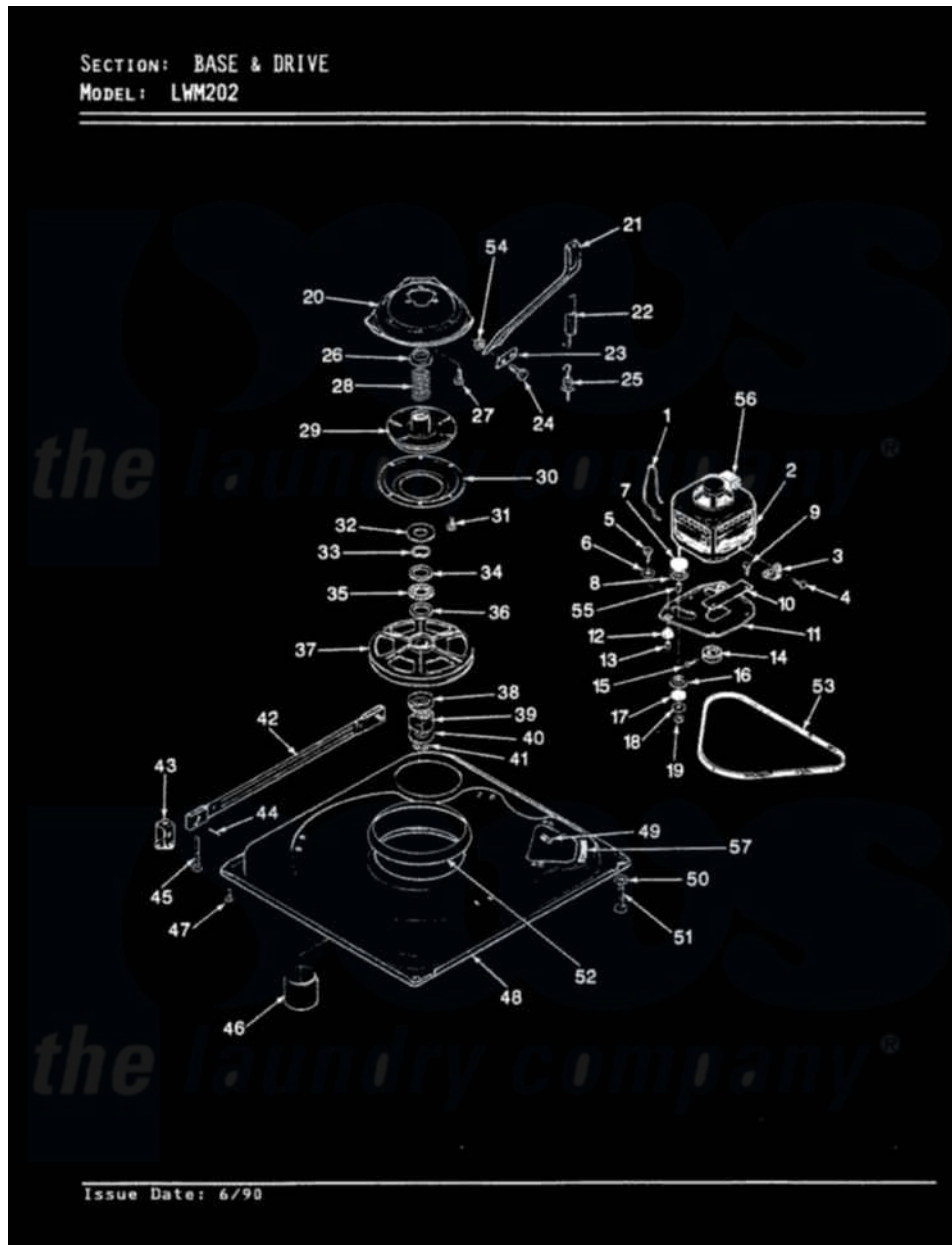

Norge LWM202 01 - BASE & DRIVE (REV. A-D)

Norge Residential Norge LWM202 Washer Parts Parts Diagram 01 - BASE & DRIVE (REV. A-D)
 Click on the part number to view part

Item	Original Part Number	Replaced By	Status	Part Description
1	35-0235			Spring, Motor Pivot
2	LA-2002		Not Available	MOTOR KIT
"	35-2030		Not Available	MOTOR
3	33-9945			Slide, Foot
4	25-7418	33001178		Back, Tumbler
5	25-7833	21001977		Screw
6	25-7834			Washer, Motor/Base Screw
7	33-9946			Isolator, Motor
8	33-9944	35-3570		Washer, Motor Pivot
9	25-3083	212951		Screw, No.6-32 X 1/4 Inch
10	33-9947		Not Available	DBL.PIVOT SLIDE
11	35-2810	21001783		Plate And Screw Assembly
"	35-2021	21001783		Plate And Screw Assembly
12	33-9941	35-3646		Isolator, Motor Plate
13	25-7831			Spacer, Mounting
14	35-2124	W10143344		Pulley