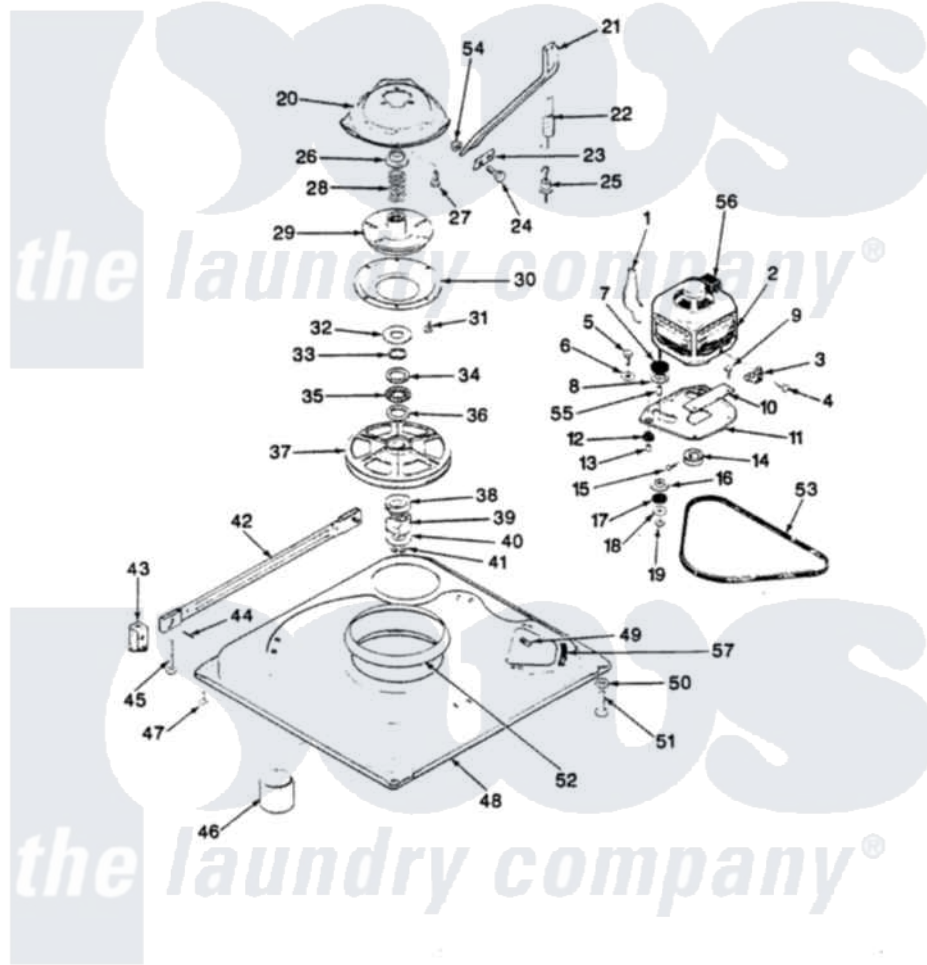

Norge LWM202 02 - BASE & DRIVE (REV. E-G)

SECTION: BASE & DRIVE
MODEL: LWM202

Issue Date: 6/90

Norge Residential Norge LWM202 Washer Parts Parts Diagram 02 - BASE & DRIVE (REV. E-G)
Click on the part number to view part

Item	Original Part Number	Replaced By	Status	Part Description
1	35-0235			Spring, Motor Pivot
2	LA-2002		Not Available	MOTOR KIT
"	35-2030		Not Available	MOTOR
3	33-9945			Slide, Foot
4	25-7418	33001178		Back, Tumbler
5	25-7833	21001977		Screw
6	25-7834			Washer, Motor/Base Screw
7	33-9946			Isolator, Motor
8	33-9944	35-3570		Washer, Motor Pivot
9	25-3083	212951		Screw, No.6-32 X 1/4 Inch
10	33-9947		Not Available	DBL.PIVOT SLIDE
11	35-2810	21001783		Plate And Screw Assembly
12	33-9941	35-3646		Isolator, Motor Plate
13	25-7831			Spacer, Mounting
14	35-2124	W10143344		Pulley
15	25-7117			Set Screw