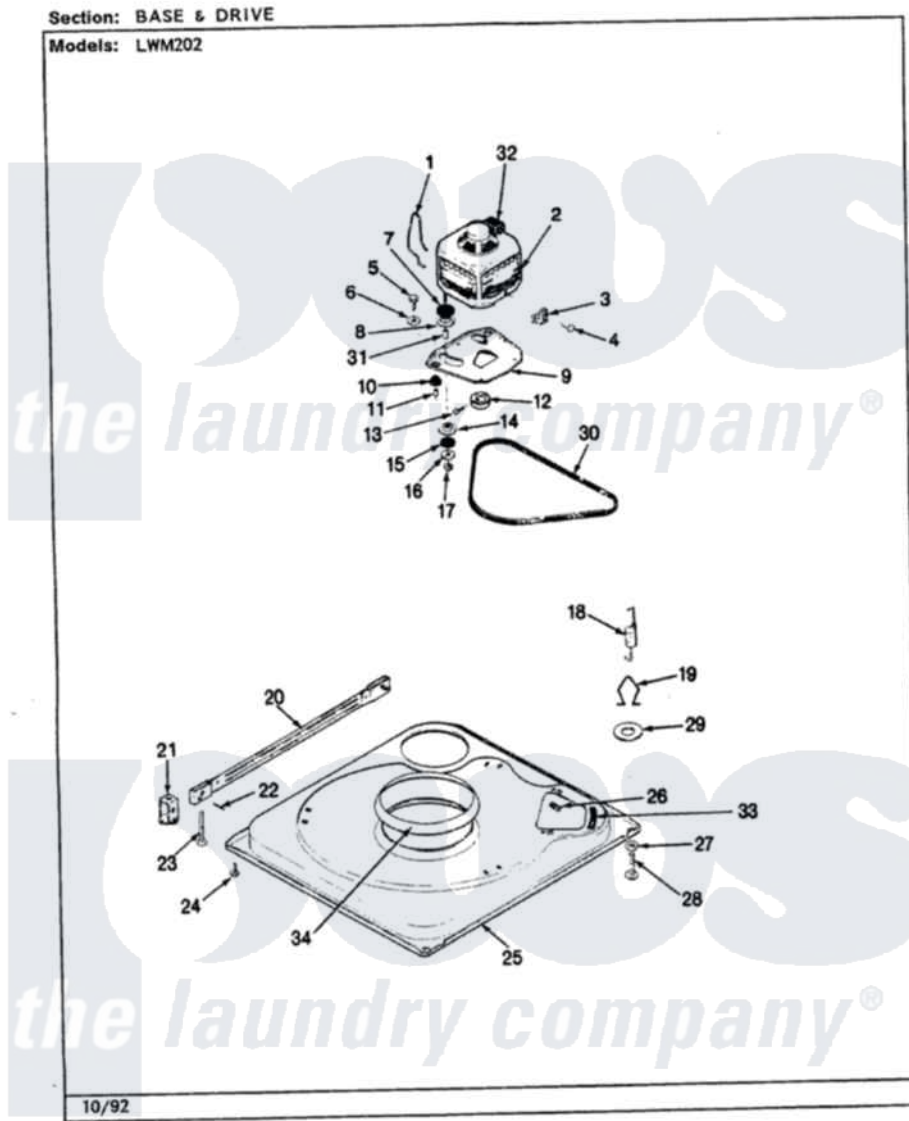

# Norge LWM202 03 - BASE & DRIVE (REV. H-M)

Norge Residential Norge LWM202 Washer Parts Parts Diagram 03 - BASE & DRIVE (REV. H-M)  
Click on the part number to view part

Item	Original Part Number	Replaced By	Status	Part Description
1	<a href="#">35-0235</a>			Spring, Motor Pivot
2	LA-2002		Not Available	MOTOR KIT
"	35-2030		Not Available	MOTOR
3	<a href="#">33-9945</a>			Slide, Foot
4	25-7418	<a href="#">33001178</a>		Back, Tumbler
5	25-7833	<a href="#">21001977</a>		Screw
6	<a href="#">25-7834</a>			Washer, Motor/Base Screw
7	<a href="#">33-9946</a>			Isolator, Motor
8	33-9944	<a href="#">35-3570</a>		Washer, Motor Pivot
9	35-2810	<a href="#">21001783</a>		Plate And Screw Assembly
10	33-9941	<a href="#">35-3646</a>		Isolator, Motor Plate
11	<a href="#">25-7831</a>			Spacer, Mounting
12	35-2124	<a href="#">W10143344</a>		Pulley
13	<a href="#">25-7117</a>			Set Screw
14	33-9943	<a href="#">35-3571</a>		Slide, Motor Pivot
15	<a href="#">33-9967</a>			Washer, Motor Isolator