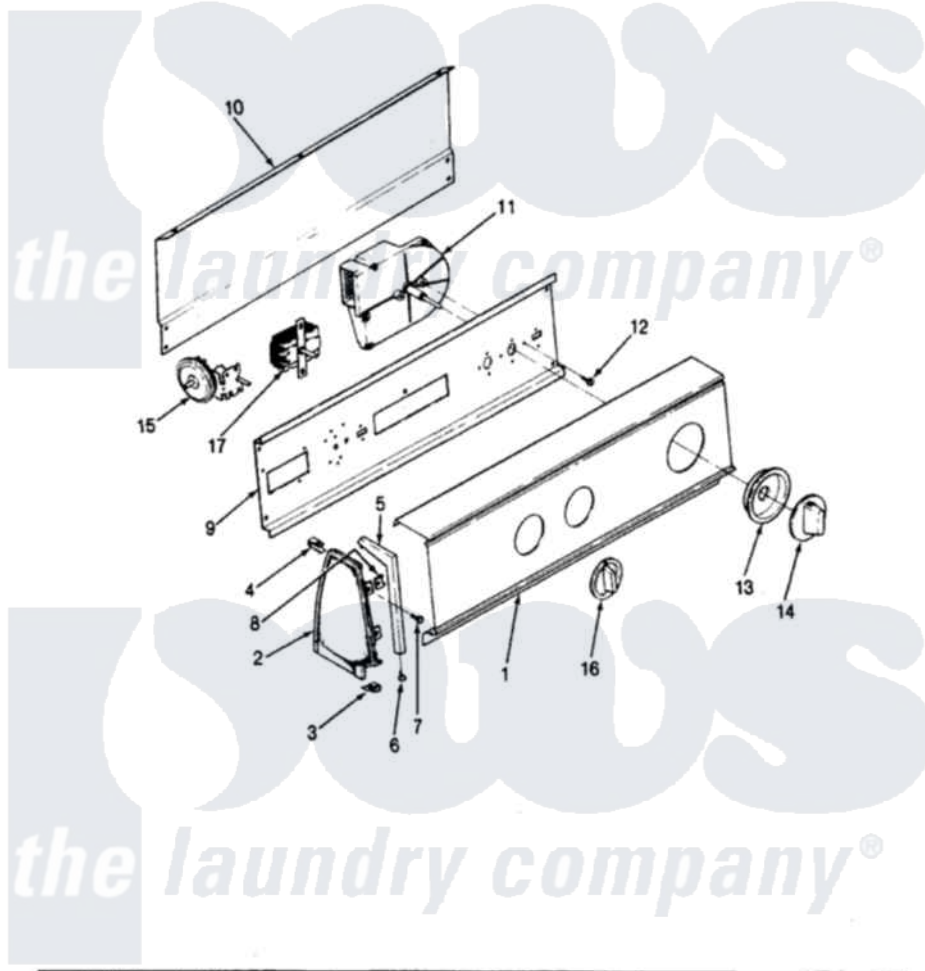

# Norge LWM202 05 - CONTROL PANEL (REV. E-G)

SECTION: BACKGUARD  
 MODEL: LWM202

Issue Date: 6/90

Norge [Residential Norge LWM202 Washer Parts](#) Parts Diagram 05 - CONTROL PANEL (REV. E-G)  
 Click on the part number to view part

Item	Original Part Number	Replaced By	Status	Part Description
1	<a href="#">25-7702</a>			Speedclip, End Cap To Control Panel
"	<a href="#">25-7793</a>			Screw
"	35-2559		Not Available	PANEL, CONTROL
2	35-2488	<a href="#">21001452</a>		Cap- End
"	35-2487	<a href="#">21001451</a>		Cap- End
3	34-9487		Not Available	PLATE, REINFORCEMENT
"	25-7697	<a href="#">25-2219</a>		Screw
"	<a href="#">25-7851</a>			Speedclip, End Cap To Top
4	25-7435	<a href="#">33002917</a>		Screw, No.10-16
5	53-0279		Not Available	TRIM, END CAP (RT)
"	53-0280		Not Available	TRIM, END CAP (LT)
6	<a href="#">25-7760</a>			Screw
7	25-3092	<a href="#">90767</a>		Screw, 8A X 3/8 HeX Washer Head Tapping
8	<a href="#">25-7702</a>			Speedclip, End Cap To Control Panel

9	<a href="#">53-1676</a>		Shield, Control
10	35-2688	<a href="#">21001460</a>	Shield, Rear
"	25-3092	<a href="#">90767</a>	Screw, 8A X 3/8 HeX Washer Head Tapping
"	<a href="#">25-3457</a>		Screw, Sems
11	<a href="#">35-2749</a>		Timer
12	25-0088	<a href="#">489483</a>	Screw 10-32 X 1/2
13	35-2255	<a href="#">21001497</a>	Skirt Ri
14	35-2485	<a href="#">12500058</a>	Knob Ski
15	25-3092	<a href="#">90767</a>	Screw, 8A X 3/8 HeX Washer Head Tapping
"	<a href="#">35-0119</a>		Rotary Switch
16	25-3092	<a href="#">90767</a>	Screw, 8A X 3/8 HeX Washer Head Tapping
"	35-2186	Not Available	KNOB, SELECTOR
17	25-3092	<a href="#">90767</a>	Screw, 8A X 3/8 HeX Washer Head Tapping
"	35-2145	<a href="#">21001554</a>	Switch, Water Level
18	35-2356	Not Available	MANUAL, U&C INSERT