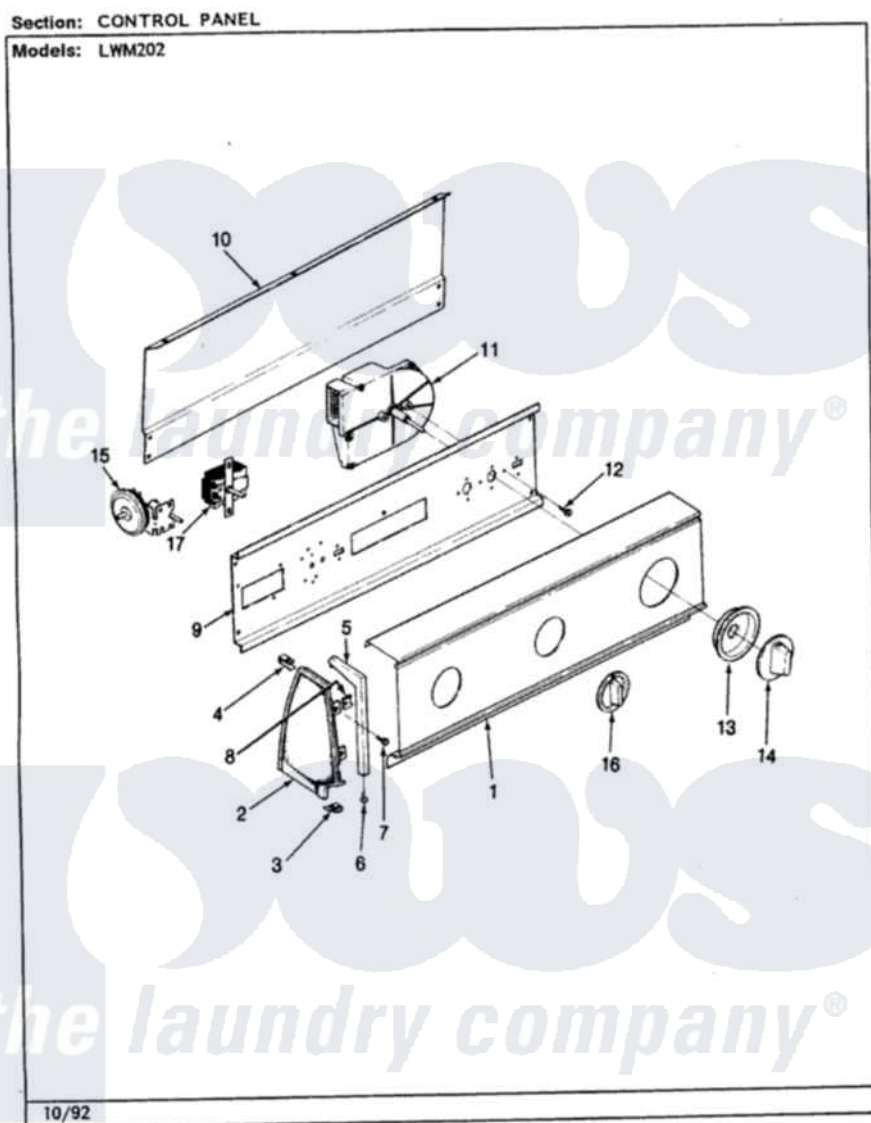

# Norge LWM202 06 - CONTROL PANEL (REV. H-M)

Norge Residential Norge LWM202 Washer Parts Parts Diagram 06 - CONTROL PANEL (REV. H-M)  
Click on the part number to view part

Item	Original Part Number	Replaced By	Status	Part Description
1	<a href="#">25-7702</a>			Speedclip, End Cap To Control Panel
"	<a href="#">25-7793</a>			Screw
"	35-2559		Not Available	PANEL, CONTROL
2	35-2488	<a href="#">21001452</a>		Cap- End
"	35-2487	<a href="#">21001451</a>		Cap- End
3	34-9487		Not Available	PLATE, REINFORCEMENT
"	25-7697	<a href="#">25-2219</a>		Screw
"	<a href="#">25-7851</a>			Speedclip, End Cap To Top
4	25-7435	<a href="#">33002917</a>		Screw, No.10-16
"	<a href="#">25-7852</a>			Speedclip, Rr Shld To End Cap
5	53-0278		Not Available	TRIM, END CAP (LT)
"	53-0277		Not Available	TRIM, END CAP (RT)
6	<a href="#">25-7760</a>			Screw
7	25-3092	<a href="#">90767</a>		Screw, 8A X 3/8 HeX Washer Head Tapping

8	<a href="#">25-7702</a>		Speedclip, End Cap To Control Panel
9	<a href="#">53-1676</a>		Shield, Control
10	25-7853	<a href="#">25-7933</a>	Ring, Retaining
"	35-2688	<a href="#">21001460</a>	Shield, Rear
"	25-3092	<a href="#">90767</a>	Screw, 8A X 3/8 HeX Washer Head Tapping
"	<a href="#">25-3457</a>		Screw, Sems
11	<a href="#">35-2749</a>		Timer
12	25-0205	<a href="#">216412</a>	Screw, Bracket To Timer
13	35-2255	<a href="#">21001497</a>	Skirt Ri
14	35-2485	<a href="#">12500058</a>	Knob Ski
15	<a href="#">35-0119</a>		Rotary Switch
"	25-3092	<a href="#">90767</a>	Screw, 8A X 3/8 HeX Washer Head Tapping
16	25-3092	<a href="#">90767</a>	Screw, 8A X 3/8 HeX Washer Head Tapping
"	35-2186		Not Available
17	35-3283	<a href="#">21001554</a>	KNOB, SELECTOR
"	35-3283	<a href="#">21001554</a>	Switch, Water Level
"	25-3092	<a href="#">90767</a>	Screw, 8A X 3/8 HeX Washer Head Tapping
"	35-2801	<a href="#">21001554</a>	Switch, Water Level
18	35-2356		Not Available
			MANUAL, U&C INSERT