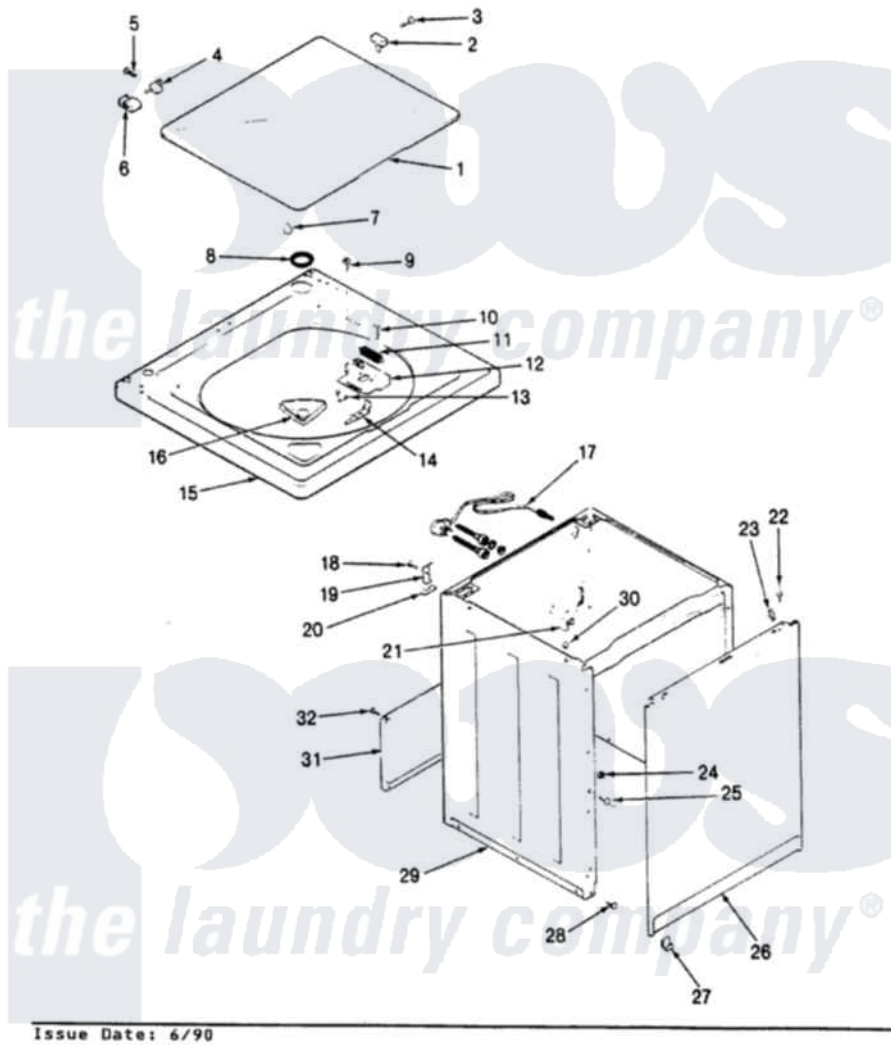

Norge LWM202 08 - EXTERIOR (REV. E-G)

SECTION: EXTERIOR
MODEL: LWM202

Norge Residential Norge LWM202 Washer Parts Parts Diagram 08 - EXTERIOR (REV. E-G)
Click on the part number to view part

Item	Original Part Number	Replaced By	Status	Part Description
1	35-2026			Lid
2	25-7436			Nylite Washer
"	43-0057			Actuator, Door Switch
3	25-7438			Screw
4	25-7086	Y0308025		Washer, Stainless Steel
"	35-2045			Pin, Hinge
5	25-7893			Screw
6	35-2044			Hinge, Lid
7	35-0581			Bumper, Door
8	35-2064			Bushing, Insulating
"	35-2063			Bushing, Insulator
9	25-7463	7101P012-60		Screw
10	25-7437	40040701		Screw, Tapping No.6b-20
11	33-9064	12001187		Kit, Lid Switch Assembly
"	33-8911	12001187		Kit, Lid Switch Assembly
12	33-8289	12001187		Kit, Lid Switch Assembly

13	25-7878		Clip
14	33-9063	12001187	Kit, Lid Switch Assembly
15	35-2738		Not Available
			CABINET TOP (S.O. W/O BL. DISP
16	33-9906	21001167	Dispenser, Bleach
17	35-0680		Not Available
			CORD, POWER
18	25-7893		Screw
19	33-7450	35-2846	Hinge, Cabinet Top
20	33-0930		Pad, Top Hinge
21	33-6099		Clamp
22	53-0643		Pin, Locator
23	34-9701		Guide, Cabinet
24	25-0224	3400029	Nut, Adapter Plate
25	53-0643		Pin, Locator
26	35-2084		Panel, Front
27	53-0120		Clip, Front Panel
28	33-2653		Bumper, Cabinet
29	35-2106	21001871	Cabinet
30	33-2653		Bumper, Cabinet
31	35-2108	21001871	Cabinet
32	25-7733	681414	Screw, 10AB X 1/2