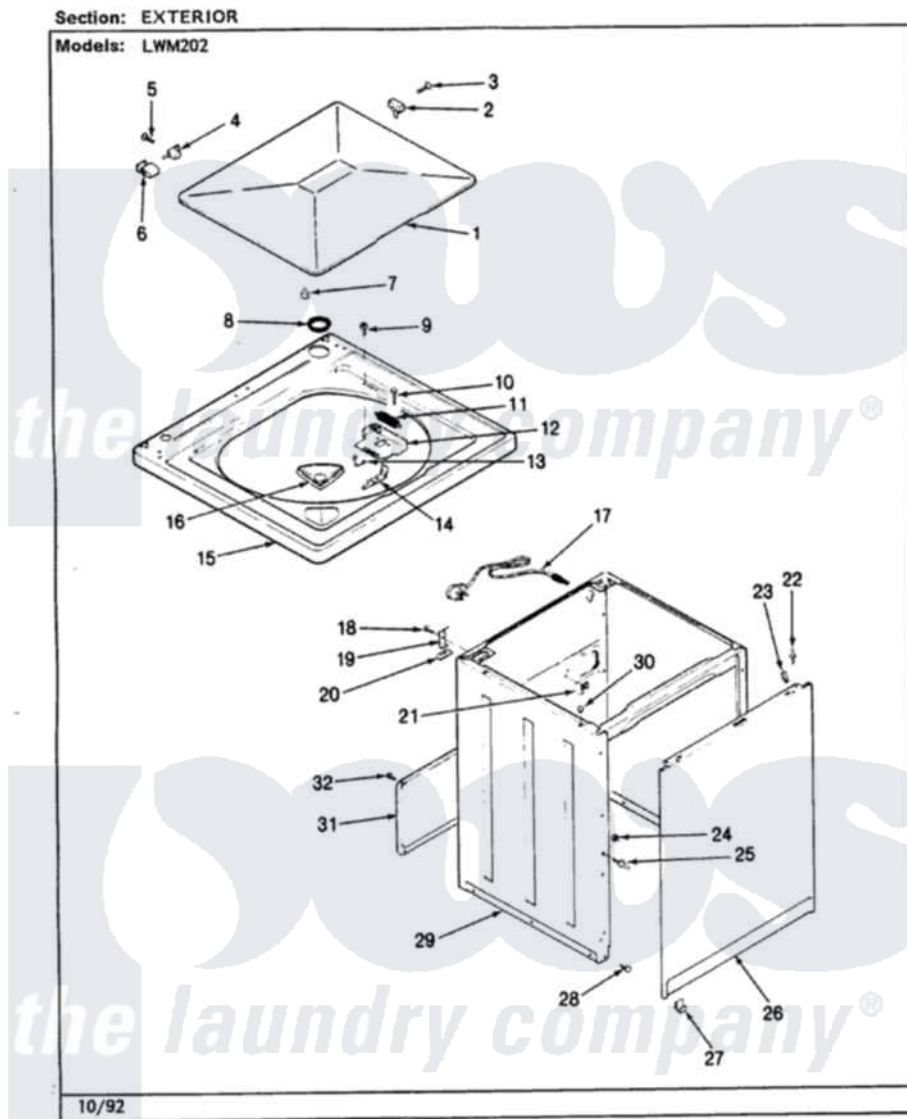

Norge LWM202 09 - EXTERIOR (REV. H-M)

Norge Residential Norge LWM202 Washer Parts Parts Diagram 09 - EXTERIOR (REV. H-M)
Click on the part number to view part

Item	Original Part Number	Replaced By	Status	Part Description
1	35-2026			Lid
2	25-7436			Nylite Washer
"	43-0057			Actuator, Door Switch
3	25-7438			Screw
4	25-7086	Y0308025		Washer, Stainless Steel
"	35-2045			Pin, Hinge
5	25-7893			Screw
6	35-2044			Hinge, Lid
7	35-0581			Bumper, Door
8	35-2063			Bushing, Insulator
"	35-2064			Bushing, Insulating
9	25-7463	7101P012-60		Screw
10	25-7437	40040701		Screw, Tapping No.6b-20
11	35-2814	12001187		Kit, Lid Switch Assembly
12	35-2795	12001187		Kit, Lid Switch Assembly
13	25-7878			Clip

14	35-2805	12001187		Kit, Lid Switch Assembly
15	35-2738		Not Available	CABINET TOP (S.O. W/O BL. DISP
16	33-9906	21001167		Dispenser, Bleach
17	35-0680		Not Available	CORD, POWER
18	25-7893			Screw
19	33-7450	35-2846		Hinge, Cabinet Top
20	33-0930			Pad, Top Hinge
21	25-7796	596669		Clamp, Manifold
22	53-0643			Pin, Locator
23	25-7220			Clip, Cabinet Top
24	25-0224	3400029		Nut, Adapter Plate
25	53-0643			Pin, Locator
26	35-2084			Panel, Front
27	53-0120			Clip, Front Panel
28	33-2653			Bumper, Cabinet
29	35-2106	21001871		Cabinet
30	33-2653			Bumper, Cabinet
31	35-2108	21001871		Cabinet
32	25-7733	681414		Screw, 10AB X 1/2