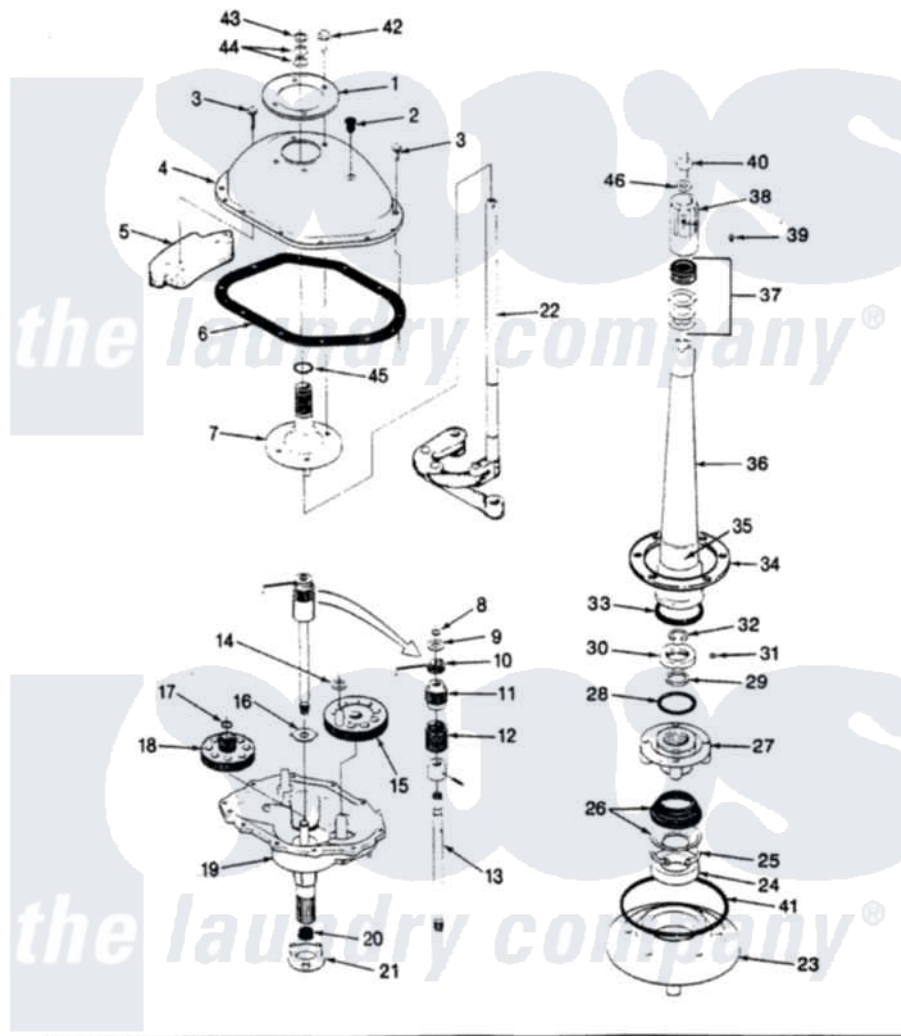

Norge LWM202 11 - TRANSMISSION & RELATED PARTS (REV. E-G)

SECTION: TRANSMISSION & RELATED PARTS
MODEL: LWM202

Issue Date: 6/90

Norge [Residential Norge LWM202 Washer Parts](#) Parts Diagram 11 - TRANSMISSION & RELATED PARTS (REV. E-G)
Click on the part number to view part

Item	Original Part Number	Replaced By	Status	Part Description
1	33-9893	33-7187		Covr Reinforcmt
2	33-9373		Not Available	OIL FILL PLUG
3	25-7916			Bolt
4	33-4286N			Transmission Cover Kit
"	35-2620		Not Available	COVER, TRANSMISSION
5	35-2130		Not Available	COUNTER WEIGHT
"	35-2642			Counterweight
6	35-1030		Not Available	GASKET, TRANSMISSION HOUSING
7	33-8763	33-4286N		Transmission Cover Kit
"	35-2654			Drive Tube Assembly
8	25-7847			Ring, Retaining
9	25-7416		Not Available	WASHER, FLAT
10	33-6114	33-6463		Spring
11	35-2001			Pinion, Drive
12	33-3195		Not Available	SPRING
13	LA-2005			Clutch Assembly Kit