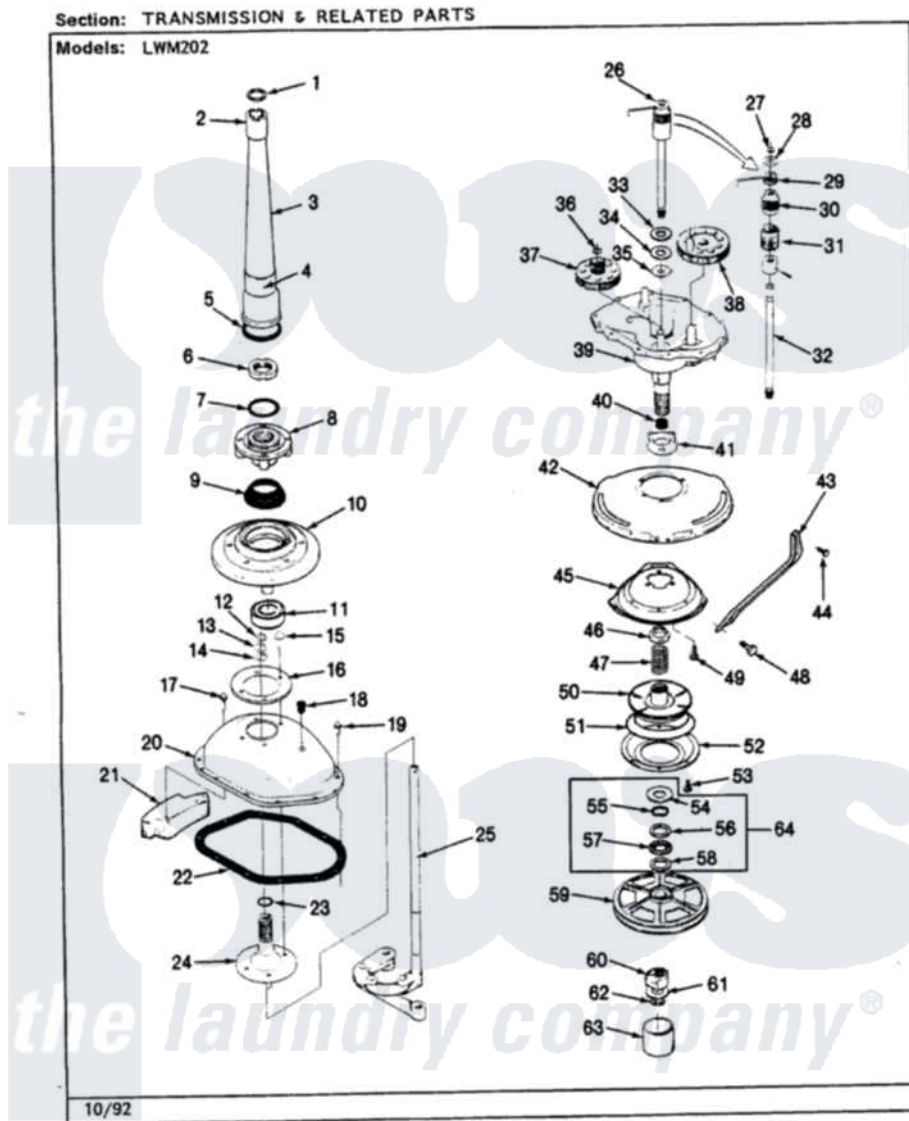

Norge LWM202 12 - TRANSMISSION & RELATED PARTS (REV. H-M)

Norge Residential Norge LWM202 Washer Parts Parts Diagram 12 - TRANSMISSION & RELATED PARTS (REV. H-M)
Click on the part number to view part

Item	Original Part Number	Replaced By	Status	Part Description
1	25-7941			"O" Ring, Agr Drive Shaft
2	35-2835	21001066		Bearing, Centerpost
3	35-2792	21001401		Center Pos
4	33-6790			Bearing, Agitator
"	35-2983		Not Available	CENTERPOST ASSY.
5	35-2906			Seal, Centerpost Bottom
6	35-2791			Nut, Spin Tube
7	25-7938			"O" Ring, Basket Drive Hub
"	35-2715		Not Available	BASKET DRIVE HUB ASSY
8	35-3647	W10219156		Tub Seal
9	35-2974			Tub Seal/Hub Assembly
10	35-2716	12001561		Bearing And Seal Housing Assembly
11	35-2972	12001561		Bearing And Seal Housing Assembly
"	35-2205			Bearing, Spin
12	25-7940		Not Available	RING, RETAINING (AG.