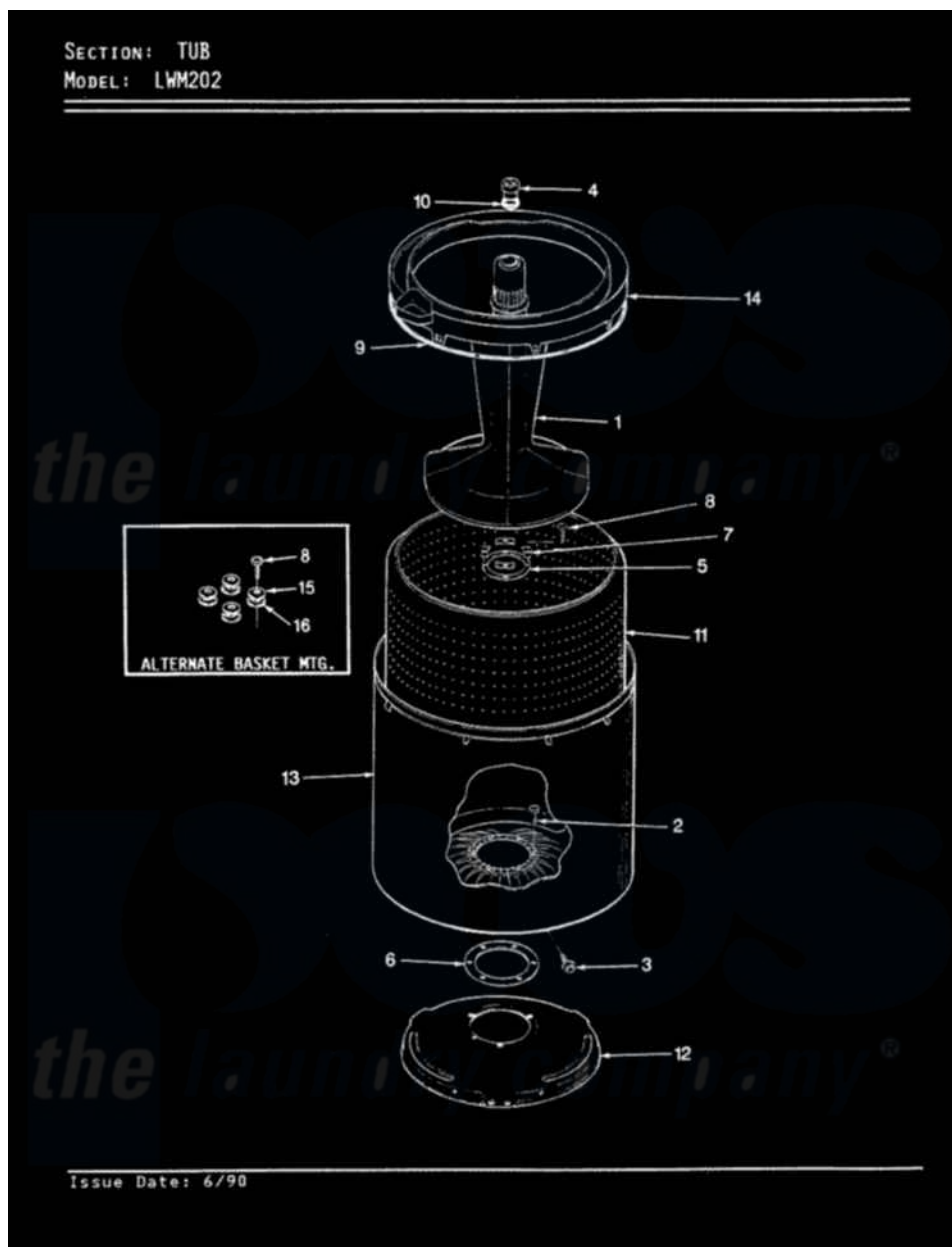

Norge LWM202 13 - TUB (REV. A-D)

Norge Residential Norge LWM202 Washer Parts Parts Diagram 13 - TUB (REV. A-D)

Click on the part number to view part

Item	Original Part Number	Replaced By	Status	Part Description
1	35-2456	33-4352		Agitator
2	35-2062	21001063		Screw, Shoulder
3	25-7914	22002933		Screw
4	33-6241			Cap
5	35-2060			Seal, Tub To Housing
6	35-2061			Gasket, Tub To Housing
7	35-8799		Not Available	REINFORCEMENT PLATE
8	25-7783	4356852		Screw
9	35-2328			Seal, Tub Top
10	25-7330			Rubber Washer
11	35-2508		Not Available	BASKET WHITE
12	35-2529		Not Available	TUB SUPPORT
13	35-2038			Tub
14	35-2262		Not Available	SHIELD, TUB TOP
"	35-2034		Not Available	TOP, TUB
15	25-7921		Not Available	STEEL WASHER