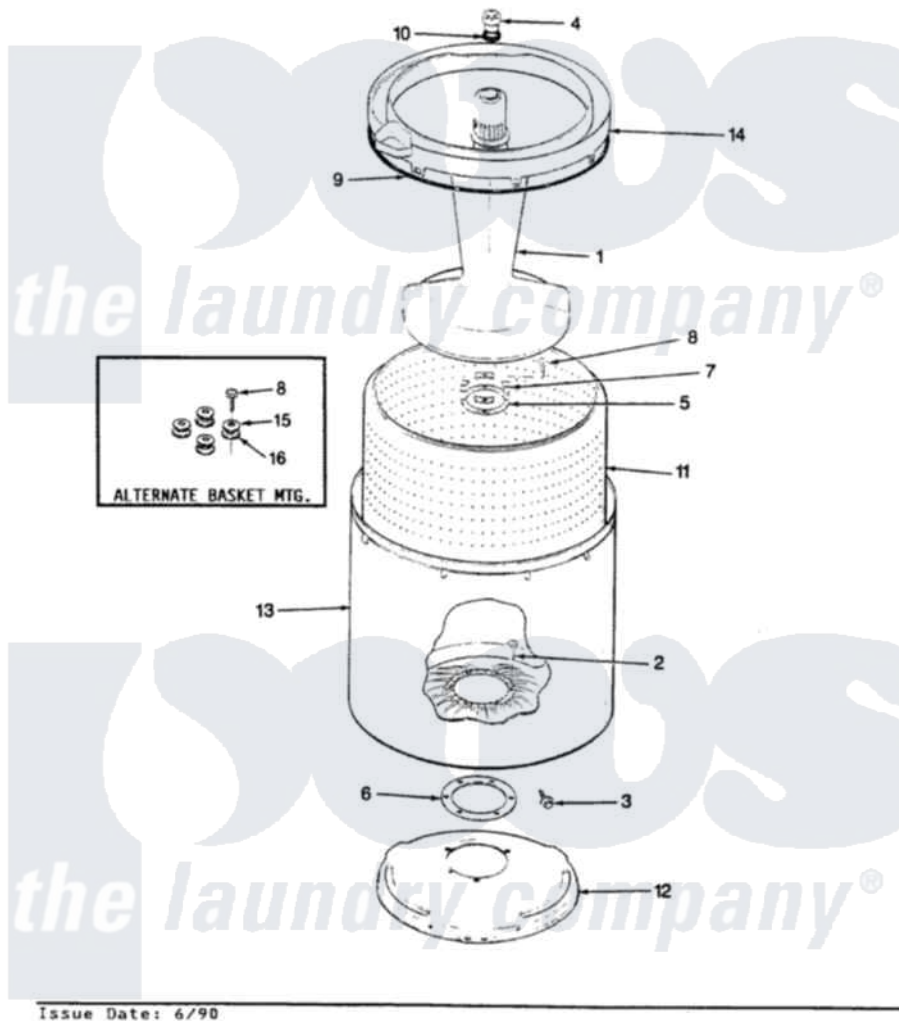

# Norge LWM202 14 - TUB (REV. E-G)

SECTION: TUB  
MODEL: LWM202

Issue Date: 6/90

Norge Residential Norge LWM202 Washer Parts Parts Diagram 14 - TUB (REV. E-G)  
Click on the part number to view part

Item	Original Part Number	Replaced By	Status	Part Description
1	35-2456	<a href="#">33-4352</a>		Agitator
2	35-2062	<a href="#">21001063</a>		Screw, Shoulder
3	25-7914	<a href="#">22002933</a>		Screw
4	<a href="#">33-6241</a>			Cap
5	<a href="#">35-2060</a>			Seal, Tub To Housing
6	<a href="#">35-2061</a>			Gasket, Tub To Housing
7	35-8799		Not Available	REINFORCEMENT PLATE
8	25-7783	<a href="#">4356852</a>		Screw
9	<a href="#">35-2328</a>			Seal, Tub Top
10	<a href="#">25-7330</a>			Rubber Washer
11	35-2508		Not Available	BASKET WHITE
12	35-2529		Not Available	TUB SUPPORT
13	<a href="#">35-2038</a>			Tub
14	35-2262		Not Available	SHIELD, TUB TOP
"	35-2034		Not Available	TOP, TUB
15	25-7921		Not Available	STEEL WASHER