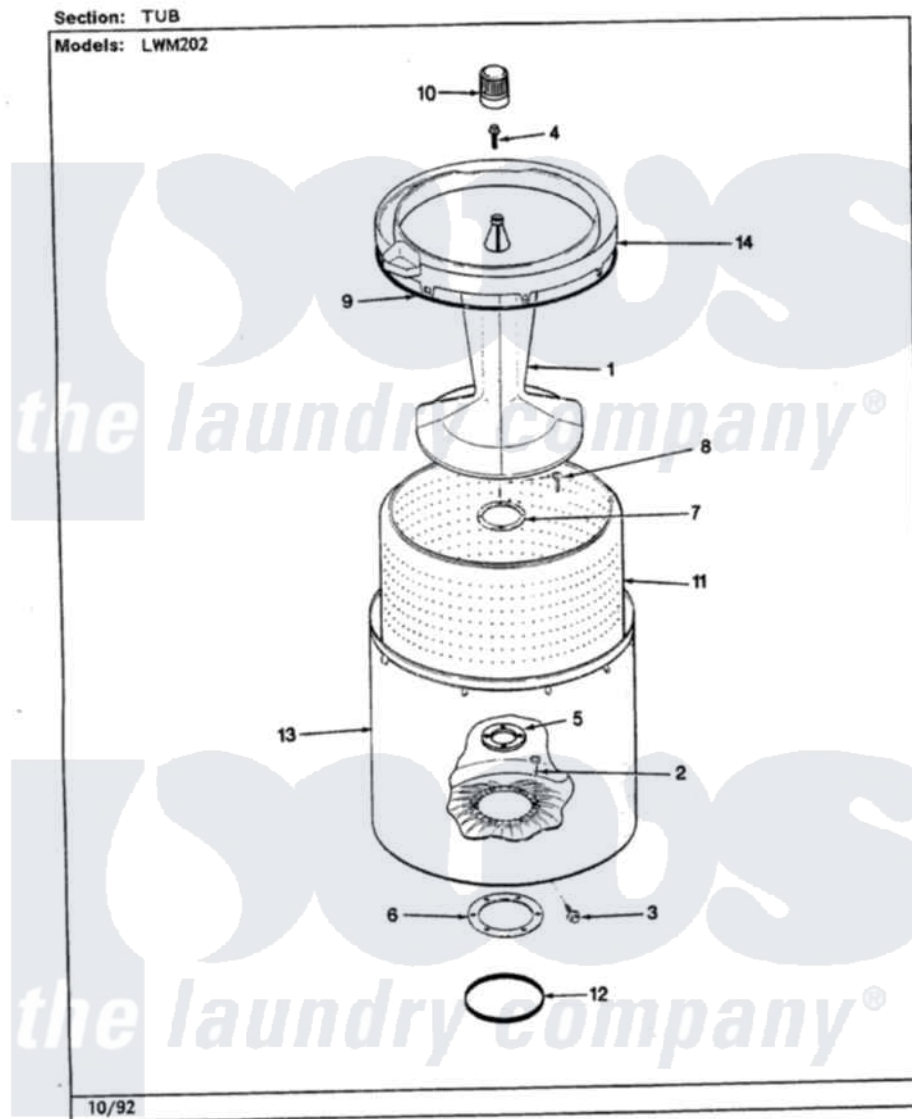

Norge LWM202 15 - TUB (REV. H-M)

Norge Residential Norge LWM202 Washer Parts Parts Diagram 15 - TUB (REV. H-M)

Click on the part number to view part

Item	Original Part Number	Replaced By	Status	Part Description
1	35-3580			Agitator
"	35-2717	35-3580		Agitator
2	25-7947	21001063		Screw, Shoulder
3	25-7953	22002933		Screw
4	25-7948	W10309247		Screw
5	35-3685			Gasket, Basket To Centerpost
"	35-2980	35-3685		Gasket, Basket To Centerpost
6	35-3686			Gasket, Tub To Housing
"	35-2979			Gasket, Tub/Hsg
7	35-3014			Gasket And Reinf. Plate Assembly
8	25-7783	4356852		Screw
9	35-2328			Seal, Tub Top
10	35-2733			Cap, Agitator
11	35-3016		Not Available	BASKET ASSY
12	35-2978			Seal, Tub/Housing
13	35-3700			Tub Assembly

"	35-2952	35-3700	Tub Assembly
14	35-2262	Not Available	SHIELD, TUB TOP
"	35-2034	Not Available	TOP, TUB
"	35-3578	Not Available	TOP, TUB