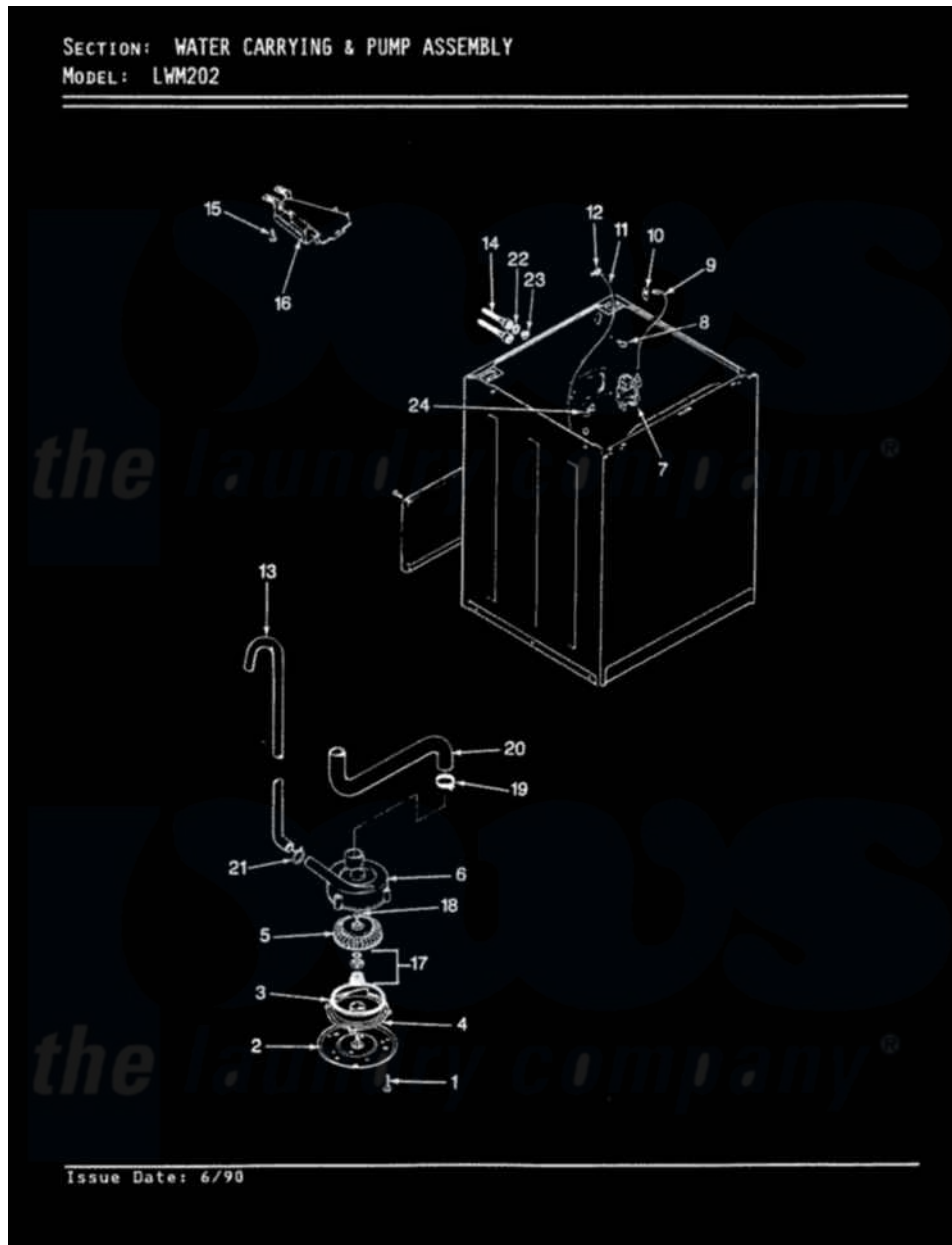

# Norge LWM202 16 - WATER CARRYING & PUMP ASSY. (REV. A-D)

Norge Residential Norge LWM202 Washer Parts Parts Diagram 16 - WATER CARRYING & PUMP ASSY. (REV. A-D)  
 Click on the part number to view part

Item	Original Part Number	Replaced By	Status	Part Description
1	25-7405	<a href="#">3196164</a>		Screw
2	33-6035		Not Available	PLATE & PULLEY ASSY.
3	<a href="#">33-6032</a>			Gasket
4	<a href="#">35-2058</a>			Base, Pump
5	35-2057	<a href="#">35-6465</a>		Pump Assem
6	35-2099	<a href="#">35-6465</a>		Pump Assem
"	35-2056		Not Available	HOUSING, PUMP
7	35-2374	<a href="#">35-2374N</a>		Valve, Water
"	<a href="#">25-7220</a>			Clip, Cabinet Top
8	25-7867	<a href="#">596669</a>		Clamp, Manifold
9	35-2378	<a href="#">12002749</a>		Hose, Flume Kit
10	25-7867	<a href="#">596669</a>		Clamp, Manifold
11	35-2321	<a href="#">21001748</a>		Hose, Pressure Switch
"	35-2261		Not Available	PAD, PRESSURE SWITCH HOSE
12	<a href="#">33-6099</a>			Clamp
13	33-9436	<a href="#">211704</a>		Hose, Drain

14	33-7046	<a href="#">89503</a>	Hose-Inlet
"	35-0873	<a href="#">76313</a>	Hosefill
15	25-3092	<a href="#">90767</a>	Screw, 8A X 3/8 HeX Washer Head Tapping
16	35-2051	<a href="#">21001760</a>	Flume Assembly / Water Diverter
17	<a href="#">35-0707</a>		Seal, Seat And "O" Ring
18	25-7894	<a href="#">W10001180</a>	Screw
19	25-6099	<a href="#">33-6099</a>	Clamp
20	35-2131	Not Available	HOSE, SUMP TO PUMP
21	25-7080	<a href="#">285655</a>	Clamp, Hose
22	<a href="#">25-7048</a>		Washer
23	33-7313	<a href="#">33-4264N</a>	Strainer And Washer Kit
24	<a href="#">33-6099</a>		Clamp