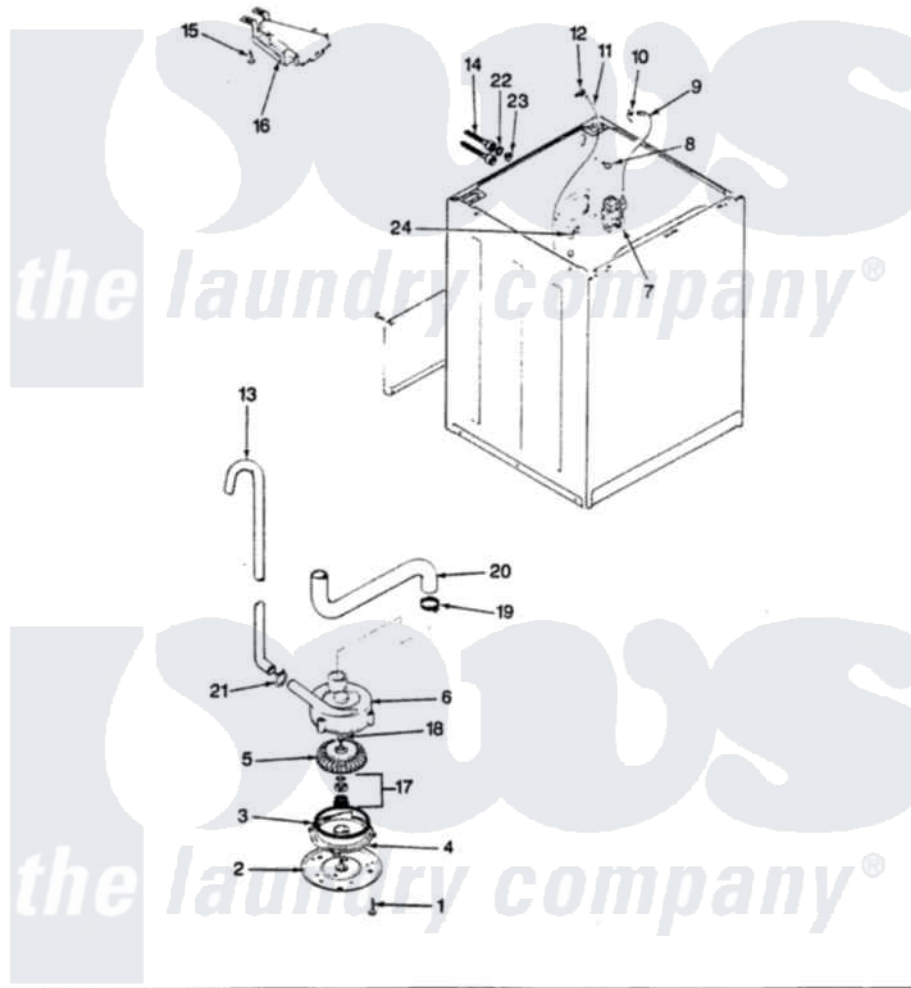

Norge LWM202 17 - WATER CARRYING & PUMP ASSY. (REV. E-G)

SECTION: WATER CARRYING & PUMP ASSEMBLY
 MODEL: LWM202

Issue Date: 6/90

Norge Residential Norge LWM202 Washer Parts Parts Diagram 17 - WATER CARRYING & PUMP ASSY. (REV. E-G)
 Click on the part number to view part

Item	Original Part Number	Replaced By	Status	Part Description
1	25-7405	3196164		Screw
2	33-6035		Not Available	PLATE & PULLEY ASSY.
3	33-6032			Gasket
4	35-2058			Base, Pump
5	35-2057	35-6465		Pump Assem
6	35-2099	35-6465		Pump Assem
"	35-2056		Not Available	HOUSING, PUMP
7	25-7220			Clip, Cabinet Top
"	35-2376	35-2374N		Valve, Water
8	25-7867	596669		Clamp, Manifold
9	35-2378	12002749		Hose, Flume Kit
10	25-7867	596669		Clamp, Manifold
11	35-2261		Not Available	PAD, PRESSURE SWITCH HOSE
"	35-2321	21001748		Hose, Pressure Switch
12	33-6099			Clamp
13	33-9436	211704		Hose, Drain

"	35-2803	21001872	Hose, Drain
14	33-7046	89503	Hose-Inlet
"	35-0873	76313	Hosefill
15	25-3092	90767	Screw, 8A X 3/8 HeX Washer Head Tapping
16	35-2051	21001760	Flume Assembly / Water Diverter
17	35-0707		Seal, Seat And "O" Ring
18	25-7894	W10001180	Screw
19	25-6099	33-6099	Clamp
20	35-2131	Not Available	HOSE, SUMP TO PUMP
21	25-7080	285655	Clamp, Hose
22	25-7048		Washer
23	33-7313	33-4264N	Strainer And Washer Kit
24	33-6099		Clamp