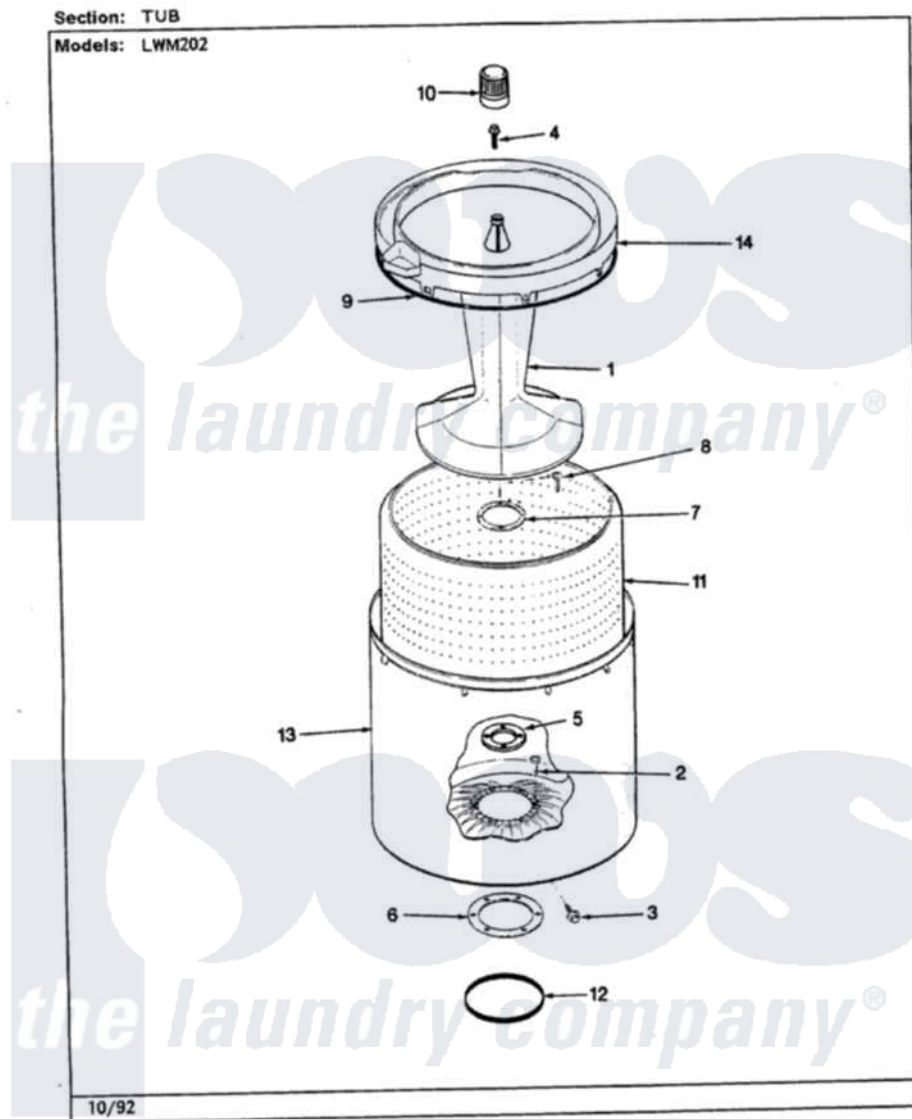

Norge LWM202 18 - WATER CARRYING (REV. H-M)

Norge [Residential Norge LWM202 Washer Parts](#) Parts Diagram 18 - WATER CARRYING (REV. H-M)
Click on the part number to view part

Item	Original Part Number	Replaced By	Status	Part Description
1	25-7405	3196164		Screw
2	33-6035		Not Available	PLATE & PULLEY ASSY.
3	33-6032			Gasket
4	35-2058			Base, Pump
5	35-2057	35-6465		Pump Assem
6	35-2099	35-6465		Pump Assem
"	35-2344			Restrictor, Flow
"	35-2056		Not Available	HOUSING, PUMP
7	25-7220			Clip, Cabinet Top
"	35-2376	35-2374N		Valve, Water
8	25-7867	596669		Clamp, Manifold
9	35-2378	12002749		Hose, Flume Kit
10	25-7867	596669		Clamp, Manifold
11	35-2322	21001748		Hose, Pressure Switch
"	35-2261		Not Available	PAD, PRESSURE SWITCH HOSE
12	33-6099			Clamp

13	35-2896	211704	Hose, Drain
14	35-0873	76313	Hosefill
"	33-7046	89503	Hose-Inlet
15	25-3092	90767	Screw, 8A X 3/8 HeX Washer Head Tapping
16	35-2051	21001760	Flume Assembly / Water Diverter
17	35-0707		Seal, Seat And "O" Ring
18	25-7894	W10001180	Screw
19	25-6069	Not Available	CORBIN CLAMP
"	25-6068	285655	Clamp, Hose
20	35-3584	21001915	Hose, Tub To Pump
"	35-2982		Hose Tub To Pump
21	25-7080	285655	Clamp, Hose
22	25-7048		Washer
23	33-7313	33-4264N	Strainer And Washer Kit
24	25-7796	596669	Clamp, Manifold